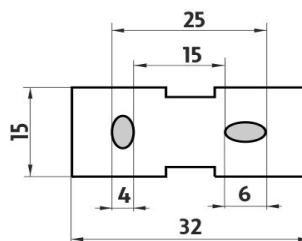

1091RB

Sklo police EXTRA ČIRÉ matované
Shelf Extra clear glass, (white) frosted

montáž / installation :

montážní konzole / installation bracket :

materiál - úprava (barva) / material - surface finish (colour) :

pochromovaná mosaz-chrom
chrome plated brass-chrome