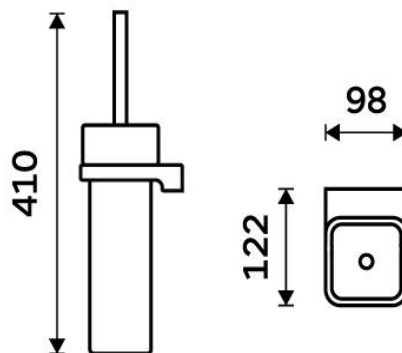

→ 98   ↑ 410   ↗ 122

montáž / installation:

montážní konzole / installation bracket :