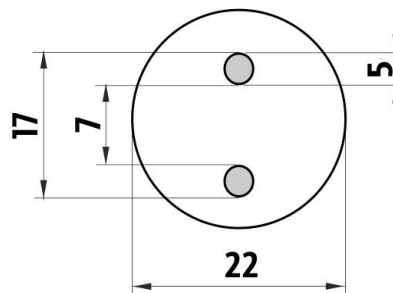

materiál - úprava (barva) / material - surface finish (colour) :
ZN, mosaz, keramika-Chrom + černá matná.
zinc, brass, ceramics-chrome, black matt

→ 1800
↑ 900
↗ 1400

EAN : **8595187117648**

NIMCO

ROMVEL spol. s r. o.
Dr. Milady Horákové 561/86a
Liberec 7, 460 07
Česká Republika / Czech Republic

T: (+420) 485 105 671
T: (+420) 485 107 441
F: (+420) 485 105 674
E: nimco@nimco.cz

www.nimco.cz