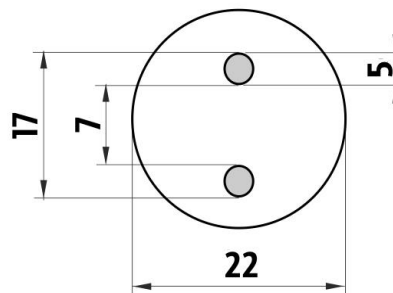

materiál - úprava (barva) / material - surface finish (colour) :
ZN, mosaz, keramika-Chrom + černá matná.
zinc, brass, ceramics-chrome, black matt

→ 1800
↑ 900
↗ 1400

EAN : **8595187117631**

NIMCO

ROMVEL spol. s r. o.
Dr. Milady Horákové 561/86a
Liberec 7, 460 07
Česká Republika / Czech Republic

T: (+420) 485 105 671
T: (+420) 485 107 441
F: (+420) 485 105 674
E: nimco@nimco.cz

www.nimco.cz