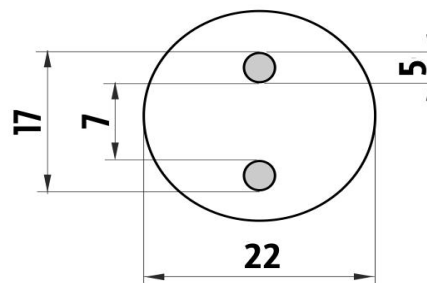

materiál - úprava (barva) / material - surface finish (colour) :
mosaz, hliník, zinková slitina, nerez ocel 18/8-chrom, černý mat
brass, aluminium, zinc alloy, stainless steel 18/8-chrome, black matt

→ 140
↑ 90
↗ 180

EAN : **8595187113299**

NIMCO

ROMVEL spol. s r. o.
Dr. Milady Horákové 561/86a
Liberec 7, 460 07
Česká Republika / Czech Republic

T: (+420) 485 105 671
T: (+420) 485 107 441
F: (+420) 485 105 674
E: nimco@nimco.cz

www.nimco.cz