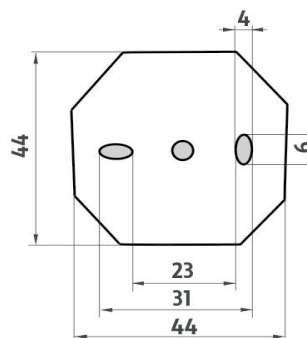

materiál - úprava (barva) / material - surface finish (colour) :

pochromovaná mosaz-chrom
chrome plated brass-chrome

→ 180
↑ 60
↗ 300

EAN : **8595187109599**

NIMCO

ROMVEL spol. s r. o.
Dr. Milady Horákové 561/86a
Liberec 7, 460 07
Česká Republika / Czech Republic

T: (+420) 485 105 671
T: (+420) 485 107 441
F: (+420) 485 105 674
E: nimco@nimco.cz

www.nimco.cz