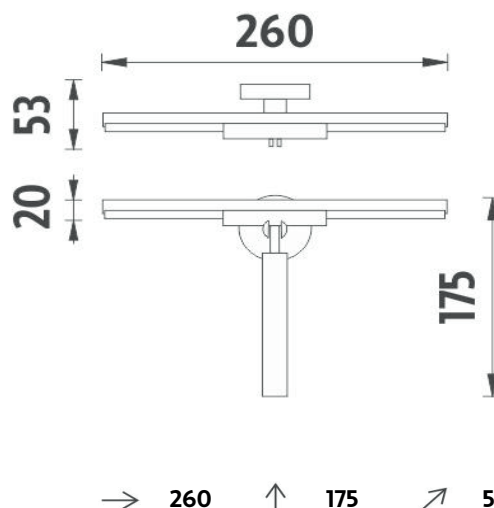

montáž / installation :

montážní konzole / installation bracket :