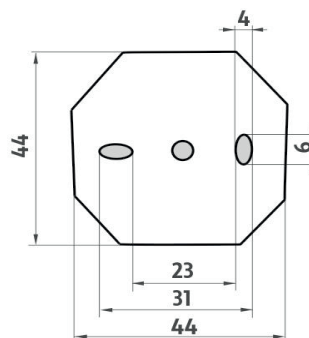

→ 90   ↑ 140   ↗ 190

montáž / installation :

montážní konzole / installation bracket :

materiál - úprava (barva) / material - surface finish (colour) :

pochromovaná mosaz-chrom
chrome plated brass-chrome