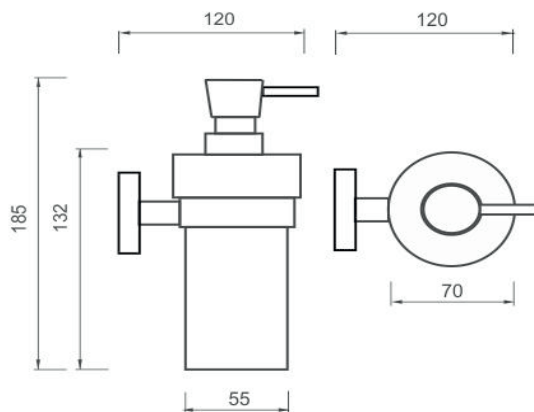

UN 13031W-T-26

Unix

Dávkovač tekutého mýdla

Dávkovač na tekuté mýdlo. Matované sklo. Pumpička a úchyt mosaz/chrom. Objem 250 ml.

Soap dispenser

Liquid soap dispenser. Frosted glass. Brass-chrome pump. Volume 250 ml. Holder made of brass with chrome surface finish. The glue MAMUT is not included in the package. It can be bought in addition under the code 35003TU. One tube of the glue is enough for 8-10 holders.

Náhradní díly / Spare parts

1029W

Nádobka dávkovače
Soap dispenser container

UN 13050X-26

Úchyt dávkovače, pohárku, mýdelny
Holder for soap dispenser, cup and soap dish

1028T-26

Náhradní pumpička mýdla mosaz/chrom
Spare pump brass/chrome

→ 90 ↑ 140 ↗ 190

montáž / installation :

montážní konzole / installation bracket :

materiál - úprava (barva) / material - surface finish (colour) :

pochromovaná mosaz-chrom
chrome plated brass-chrome

→ 190
↑ 90
↗ 140