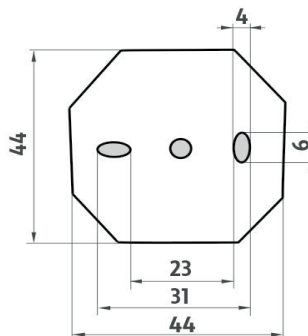

Towel holder

Single towel holder. 350 mm long. The glue MAMUT is not included in the package. It can be bought in addition under the code 35003TU. One tube of the glue is enough for 8-10 holders.

Náhradní díly / Spare parts

montáž / installation :

montážní konzole / installation bracket :

materiál - úprava (barva) / material - surface finish (colour) :

pochromovaná mosaz-chrom

chrome plated brass-chrome