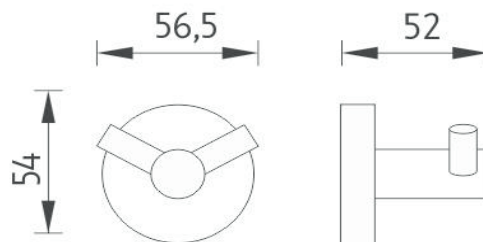

UN 13053-26

Unix

→ 56,5 ↑ 54 ↗ 52

Háček dvojitý

Háček dvojitý.

Double hook

Double hook. The glue MAMUT is not included in the package. It can be bought in addition under the code 35003TU. One tube of the glue is enough for 8-10 holders.