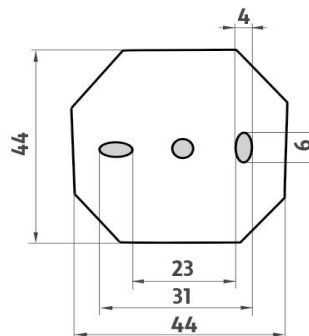

Double hook

Double hook. The glue MAMUT is not included in the package. It can be bought in addition under the code 35003TU. One tube of the glue is enough for 8-10 holders.

Náhradní díly / Spare parts

montáž / installation :

montážní konzole / installation bracket :

materiál - úprava (barva) / material - surface finish (colour) :

pochromovaná mosaz-chrom

chrome plated brass-chrome