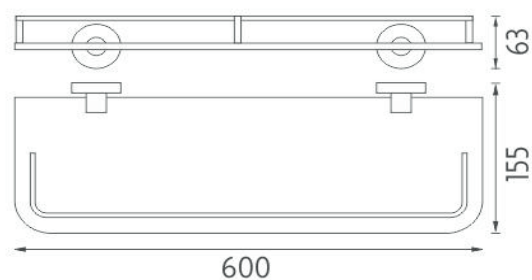

UN 13091AX-60-26

Unix

→ 600 ↑ 63 ↗ 155

Police s ohrádkou

Police s ohrádkou. Sklo matované 60 cm.

Shelf with rail

Shelf with rail. Frosted glass 60 cm. The glue MAMUT is not included in the package. It can be bought in addition under the code 35003TU. One tube of the glue is enough for 8-10 holders.

Náhradní díly / Spare parts

1091AX-60-26

Sklo police
Glass for shelf

UN 13091BS-26

Úchyty police samotné
Individual shelf holders

montáž / installation :

montážní konzole / installation bracket :

materiál - úprava (barva) / material - surface finish (colour) :