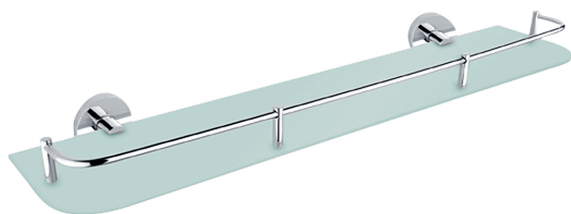

UN 13091AX-60-26

Unix

→ 600 ↑ 63 ↗ 155

Police s ohrádkou

Police s ohrádkou. Sklo matované 60 cm.

Shelf with rail

Shelf with rail. Frosted glass 60 cm. The glue MAMUT is not included in the package. It can be bought in addition under the code 35003TU. One tube of the glue is enough for 8-10 holders.

Náhradní díly / Spare parts

1091AX-60-26

Sklo police
Glass for shelf

UN 13091BS-26

Úchyty police samotné
Individual shelf holders

montáž / installation :

montážní konzole / installation bracket :

materiál - úprava (barva) / material - surface finish (colour) :