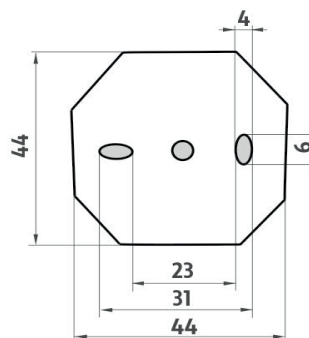

UN 13091AX-60-26

Unix

→ 600 ↑ 63 ↗ 155

Police s ohrádkou

Police s ohrádkou. Sklo matované 60 cm.

Shelf with rail

Shelf with rail. Frosted glass 60 cm. The glue MAMUT is not included in the package. It can be bought in addition under the code 35003TU. One tube of the glue is enough for 8-10 holders.

Náhradní díly / Spare parts

1091AX-60-26

Sklo police
Glass for shelf

UN 13091BS-26

Úchyty police samotné
Individual shelf holders

montáž / installation :

montážní konzole / installation bracket :

materiál - úprava (barva) / material - surface finish (colour) :