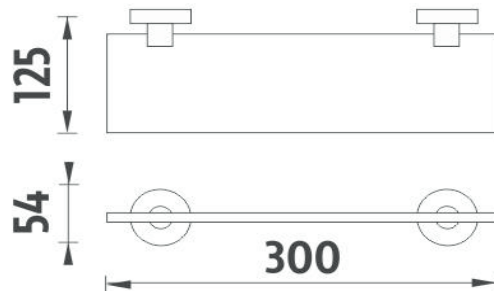

UN 13091B-30-26

Unix

Police

Police. Sklo extra čiré matované. Rozměr 30x11 cm. Tloušťka skla 8 mm!

Shelf

Shelf. Extra clear glass, (white) frosted. Compared to ordinary green-colored glass, this one is totally clear, thus colorless. Its absolute whiteness is highlighted by double-sided frosting. It has a velvety and clean effect. Size 30x11 cm. 8 mm thick glass! The glue MAMUT is not included in the

Náhradní díly / Spare parts

UN 13091BS-26

Úchyty police samotné
Individual shelf holders

1091B-30

Sklo police EXTRA ČIRÉ matované 30cm
Shelf Extra clear glass, (white) frosted 30cm

→ 300 ↑ 54 ↗ 125

montáž / installation :