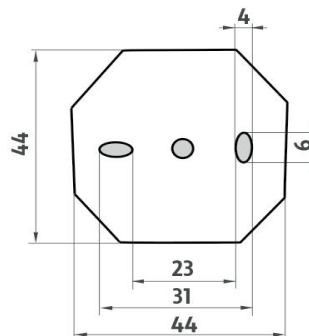

→ 300   ↑ 54   ↗ 125

montáž / installation :

montážní konzole / installation bracket :

materiál - úprava (barva) / material - surface finish (colour) :

pochromovaná mosaz-chrom
chrome plated brass-chrome