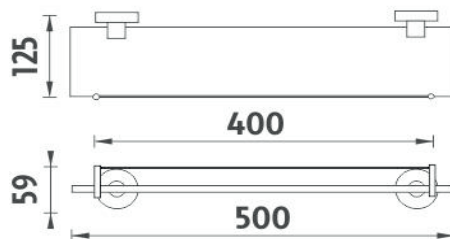

UN 13091BX-50-26

Unix

Police s ohrádkou

Police s ohrádkou. Sklo extra čiré matované. Rozměr 50x11 cm. Tloušťka skla 8 mm!

Shelf with rail

Shelf with rail. Extra clear glass, (white) frosted. Compared to ordinary green-colored glass, this one is totally clear, thus colorless. Its absolute whiteness is highlighted by double-sided frosting. It has a velvety and clean effect. Size 50x11 cm. 8 mm thick glass! The glue MAMUT is not included in the

Náhradní díly / Spare parts

UN 13091BS-26

Úchyty police samotné
Individual shelf holders

1091B-50

Sklo police EXTRA ČIRÉ matované 50cm
Shelf Extra clear glass, (white) frosted 50cm

UN 1001S-40-26

Ohrádka k polici 40 cm
Rail for shelf 40 cm

→ 500 ↑ 59 ↗ 125

montáž / installation :

montážní konzole / installation bracket :

materiál - úprava (barva) / material - surface finish (colour) :

pochromovaná mosaz-chrom
chrome plated brass-chrome

→ 160
↑ 520
↗ 60

EAN : 8595187110236

NIMCO

ROMVEL spol. s r. o.
Dr. Milady Horákové 561/86a
Liberec 7, 460 07
Česká Republika / Czech Republic

T: (+420) 485 105 671
T: (+420) 485 107 441
F: (+420) 485 105 674
E: nimco@nimco.cz

www.nimco.cz