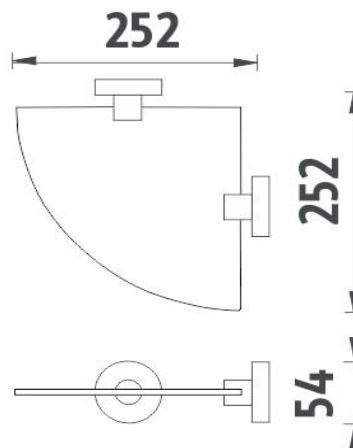

UN 13091RB-26

Unix

Police rohová

Police rohová. Sklo extra čiré matované. Rozměr 25,5x25,5cm. Tloušťka skla 8 mm!

Corner shelf

Corner shelf. Extra clear glass, (white) frosted. Compared to ordinary green-colored glass, this one is totally clear, thus colorless. Its absolute whiteness is highlighted by double-sided frosting. It has a velvety and clean effect. Size 25x25 cm. 8 mm thick glass!

Náhradní díly / Spare parts

UN 13091BS-26

Úchyty police samotné
Individual shelf holders

1091RB

Sklo police EXTRA ČIRÉ matované
Shelf Extra clear glass, (white) frosted

→ 252 ↑ 54 ↗ 252

montáž / installation :

montážní konzole / installation bracket :

materiál - úprava (barva) / material - surface finish (colour) :

pochromovaná mosaz-chrom
chrome plated brass-chrome

→ 270
↑ 340
↗ 60

EAN : **8595187110250**

ROMVEL spol. s r. o.
Dr. Milady Horákové 561/86a
Liberec 7, 460 07
Česká Republika / Czech Republic