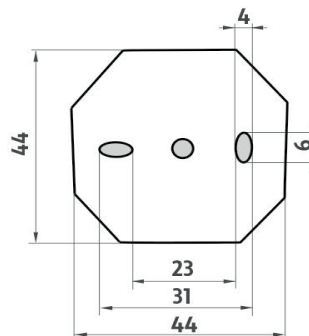

materiál - úprava (barva) / material - surface finish (colour) :

pochromovaná mosaz-chrom
chrome plated brass-chrome