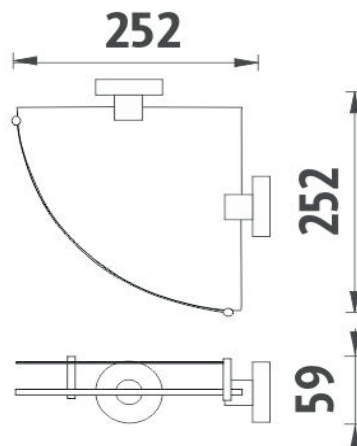

Police rohová s ohrádkou

Police rohová s ohrádkou. Sklo extra čiré matované. Rozměr 25,5x25,5cm. Tloušťka skla 8 mm!

Corner shelf with rail

Corner shelf. Extra clear glass, (white) frosted. Compared to ordinary green-colored glass, this one is totally clear, thus colorless. Its absolute whiteness is highlighted by double-sided frosting. It has a velvety and clean effect. Size 25x25 cm. 8 mm thick glass!

Náhradní díly / Spare parts

UN 13091BS-26

Úchyty police samotné
Individual shelf holders

1091RB

Sklo police EXTRA ČIRÉ matované
Shelf Extra clear glass, (white) frosted

UN 1001SR-26

Rohová ohrádka.
Corner shelf