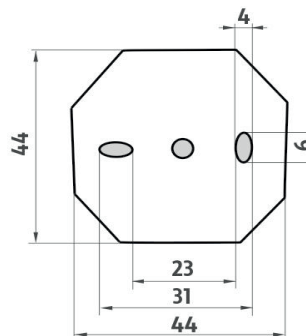

materiál - úprava (barva) / material - surface finish (colour) :

pochromovaná mosaz-chrom
chrome plated brass-