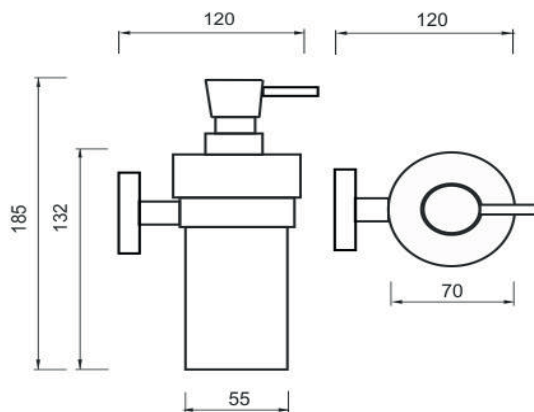

UNM 13031W-T-10

Unix nerez

Dávkovač tekutého mýdla-NEREZ

Dávkovač tekutého mýdla. Úchyt i pumpička broušená nerez. Nádobka z matovaného skla.

Soap dispenser - STAINLESS STEEL

Soap dispenser. Holder and pump made of brushed stainless steel. Container made of matt glass. The glue MAMUT is not included in the package. It is possible to buy it under the article number 35003TU. The amount of glue in the tube is sufficient for sticking 8-10 holders.

Náhradní díly / Spare parts

1029W

Nádobka dávkovače
Soap dispenser container

1028T-10

Náhradní pumpička mýdla
Spare pump for KIBO

montáž / installation :

montážní konzole / installation bracket :

materiál - úprava (barva) / material - surface finish (colour) :