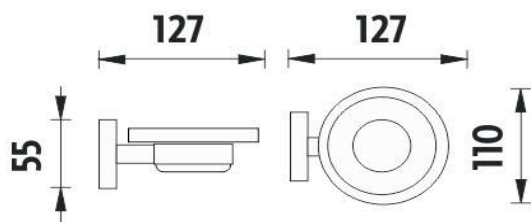

## Soap dish - STAINLESS STEEL

Matt glass soap dish. Holder made of brushed stainless steel. The glue MAMUT is not included in the package. It is possible to buy it under the article number 35003TU. The amount of glue in the tube is sufficient for sticking 8-10 holders.

Náhradní díly / Spare parts

1059W

Mýdlenka  
Soap dish

montáž / installation :

montážní konzole / installation bracket :

materiál - úprava (barva) / material - surface finish (colour) :

nerez 1.4301-broušená nerez