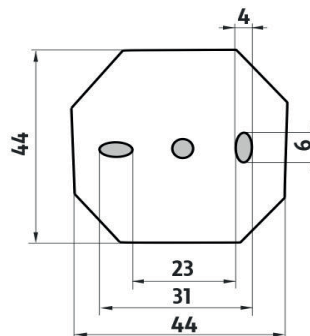

materiál - úprava (barva) / material - surface finish (colour) :

nerez 1.4301-broušená nerez

stainless steel 1.4301-brushed stainless steel