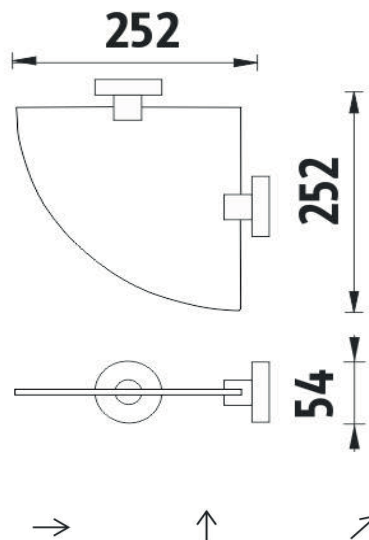

UNM 13091RB-10

Unix nerez

Police rohová-NEREZ

Police rohová. Sklo extra čiré matované. Rozměr 25,50 x 25,50 cm. Tloušťka skla 8 mm!

Corner shelf - STAINLESS STEEL

Corner shelf. Extra clear frosted glass. In comparison to ordinary green-colored glass, this glass is completely clear thus colorless. Its total whiteness is highlighted by frosted surface on both sides. It makes smooth and clean impression. Size 25,5x25,5 cm. The thickness is 8 mm. Holders -

Náhradní díly / Spare parts

1091RB

Sklo police EXTRA ČIRÉ matované
Shelf Extra clear glass, (white) frosted

UNM 13091BS-10

Úchyty police samotné-NEREZ
Individual shelf holders - STAINLESS STEEL

montáž / installation :

montážní konzole / installation bracket :

materiál - úprava (barva) / material - surface finish (colour) :

nerez 1.4301-broušená nerez

stainless steel 1.4301-brushed stainless steel

→ 270
↑ 340
↗ 60

EAN :

8595187111899