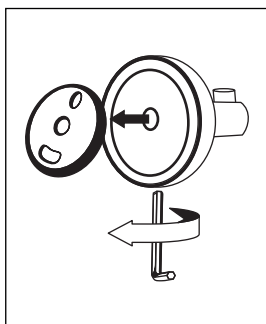

EN

INSTALLATION INSTRUCTION

Bathroom accessories - DRILLING
round console - UNIX, LADA, NAVA, BORMO

1-2-3-4
5-6-7-8-9