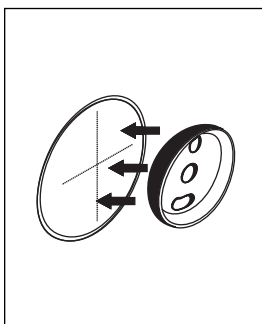

EN

INSTALLATION INSTRUCTION

Bathroom accessories - DRILLING
round console - UNIX, LADA, NAVA, BORMO

1-2-3-4
5-6-7-8-9