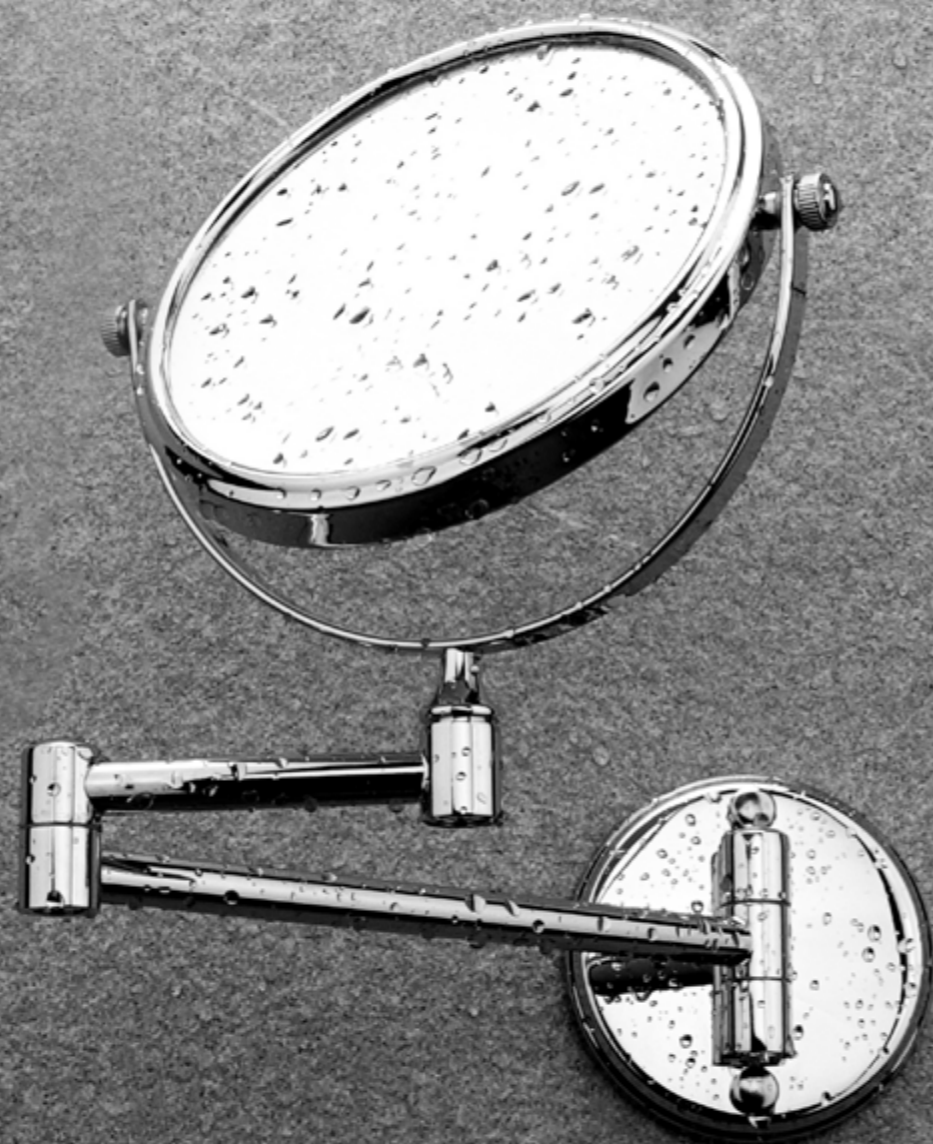

Cosmetic mirrors

chrome

You don't like big mirrors or there is simply no space in your bathroom for such mirror? You should spoil yourself with a magnifying cosmetic mirror. This wall-mounted mirror is adjustable. It is very practical and you don't need much space for it to fulfil its function.

H59
Brass

Zn

ZR 6992N-26, Magnifying cosmetic mirror

COSMETIC MIRRORS

Magnifying cosmetic mirror
Swivel, adjustable, 15 cm, 3x magnifying.
Chrome.

ZR 3892B-26

Magnifying cosmetic mirror
Swivel, adjustable, 15 cm, 3x magnifying.
Chrome.

ZR 3992B-26

Magnifying cosmetic mirror
Swivel, adjustable, 15 cm, 3x magnifying.
Chrome.

ZR 6992N-26

Magnifying cosmetic mirror
Swivel, adjustable, 15 cm, 3x magnifying.
Chrome.

ZR 8992B-26

OTHER

Hairdryer holder
Hole 95 mm. Chrome.

UN 13011-26

Shower wiper
Chrome.

UN 13012-26

Shower raiser rail
All-metal. Chrome.

UN 13015-26