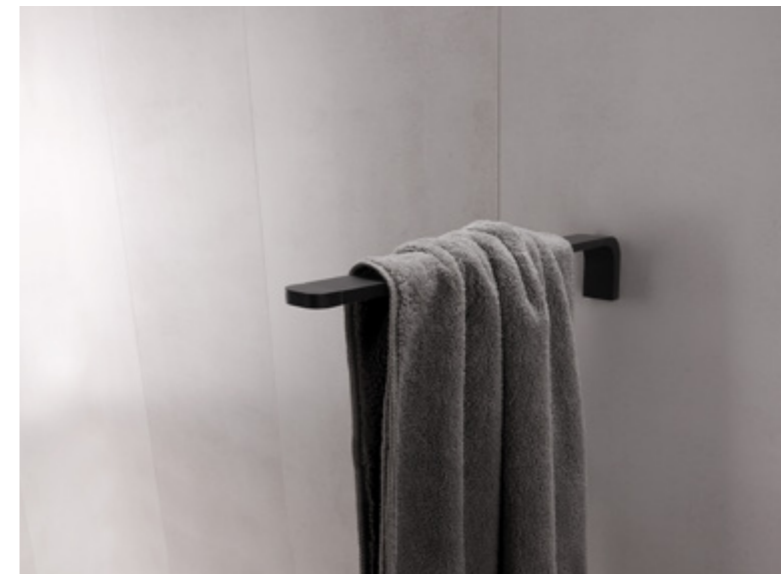

Nikau

black

High-quality material worked into the smallest detail and original design represent the unique solution for modern bathrooms. Black holders can be combined with glass and ceramic containers to satisfy the needs of all clients.

NKC 30097-90, Towel holder 384 mm ▼