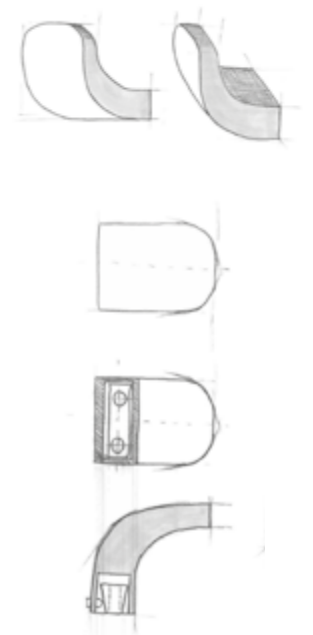

NK 30055R-26, Spare toilet paper holder

NK 30055-26, Toilet paper holder