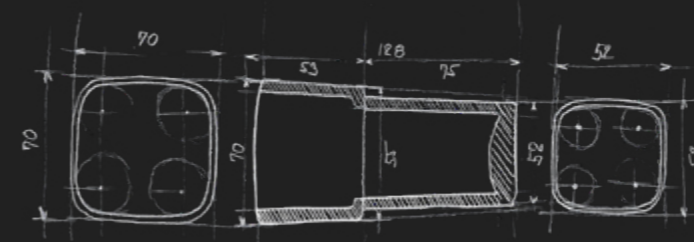

# Maya

black

Black massive holders feel compactly and they perfectly stand out on modern tiles. The combination of these holders with containers made of ceramics or satinated glass changes the bathroom accessories of MAYA series into black stylish helpers in your bathroom.