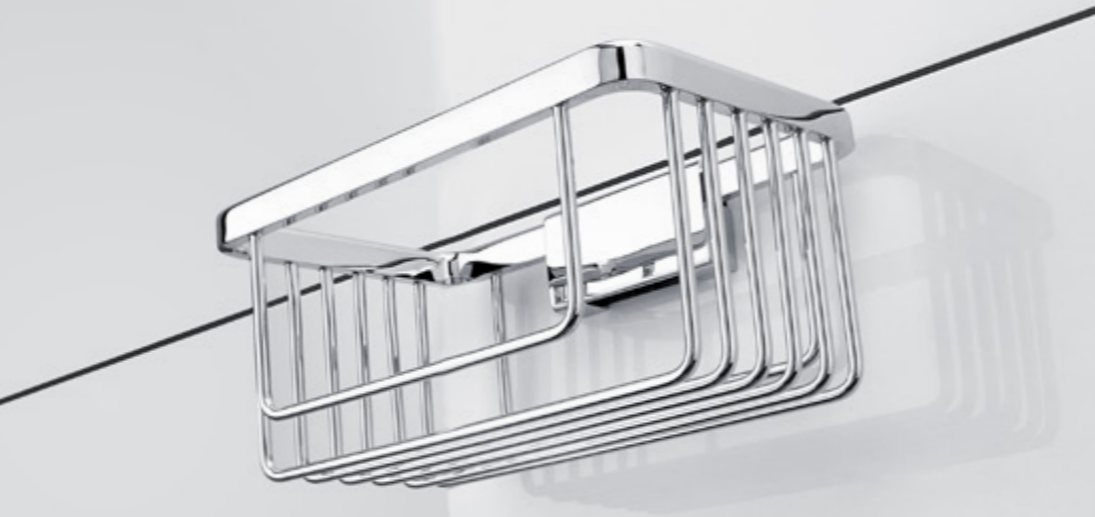

# Wire program

chrome / stainless steel

Shelves and other hanging systems made of durable metal with chrome surface finish solve the problems regarding lack of storage space even in the smallest bathroom. Besides that, they establish order and system.