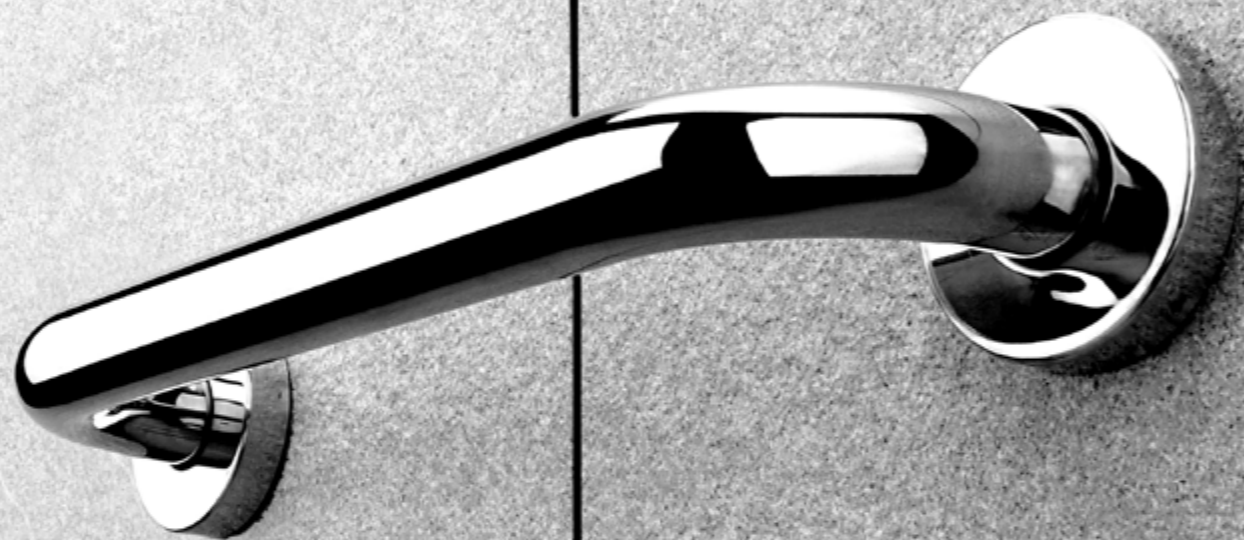

Grab bars

chrome / burnished stainless steel / white

A bathroom would never be complete without various accessories, trifles and little aids. It is optimal if we have a choice even in these issues and matters. Not only we can harmonize our bathroom in every little detail but we can choose all high-quality products from NIMCO brand.

BM 3035-18, Grab bar

Grab bar 275 mm Safety grab bar to bath or shower. Burnished stainless steel 1.4301. BM 3035M-18	Grab bar 500 mm Safety grab bar to bath or shower. Burnished stainless steel 1.4301. BM 7335-18	Angled grab bar with a soap dish Safety grab bar to bath or shower. Burnished stainless steel 1.4301. BM 7035LZ-18
Grab bar Safety grab bar to bath or shower. Burnished stainless steel 1.4301. BM 3035-18	Grab bar Safety grab bar to bath or shower. Burnished stainless steel 1.4301. BM 7435-18	Plastic grab bar Safety grab bar to bath or shower. Load bearing capacity up to 100 kg. White ABS plastic. BM 1035M-05
Grab bar Safety grab bar to bath or shower. Burnished stainless steel 1.4301. BM 7035-18	Grab bar 650 mm Safety grab bar to bath or shower. Burnished stainless steel 1.4301. BM 7635-18	Plastic grab bar Safety grab bar to bath or shower. Load bearing capacity up to 100 kg. White ABS plastic. BM 1035-05
Grab bar 450 mm Safety grab bar to bath or shower. Burnished stainless steel 1.4301. BM 7235-18	Angled grab bar Safety grab bar to bath or shower. Burnished stainless steel 1.4301. BM 7035L-18	Plastic grab bar Safety grab bar to bath or shower. Load bearing capacity up to 100 kg. White ABS plastic. BM 1235-05