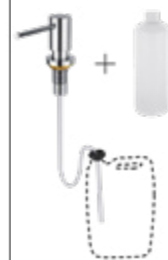

UN 4031V-26

**Soap or sanitizer gel dispenser**  
Diameter of pump head 37 mm. Brass.

UN 7031V-26

**Soap or sanitizer gel dispenser**  
Diameter of pump head 35 mm. Brass.

UN 4031VH-26

**Soap or sanitizer gel dispenser**  
Diameter of pump head 35 mm. Brass.