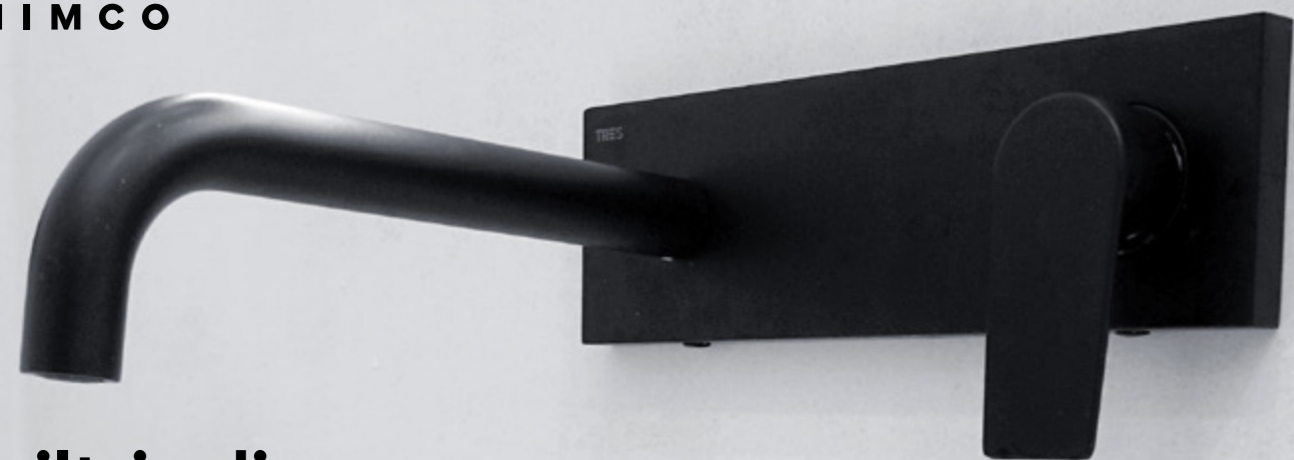

HPI 31S-DR

**Touchless sanitizer gel or soap dis-  
penser**  
Volume 1000 ml. ABS plastic. White.

HPI 31S-M-O

**Touchless hand sanitizer dispenser**  
Volume 1000 ml. ABS plastic. White.

HPI 31S-DR-O