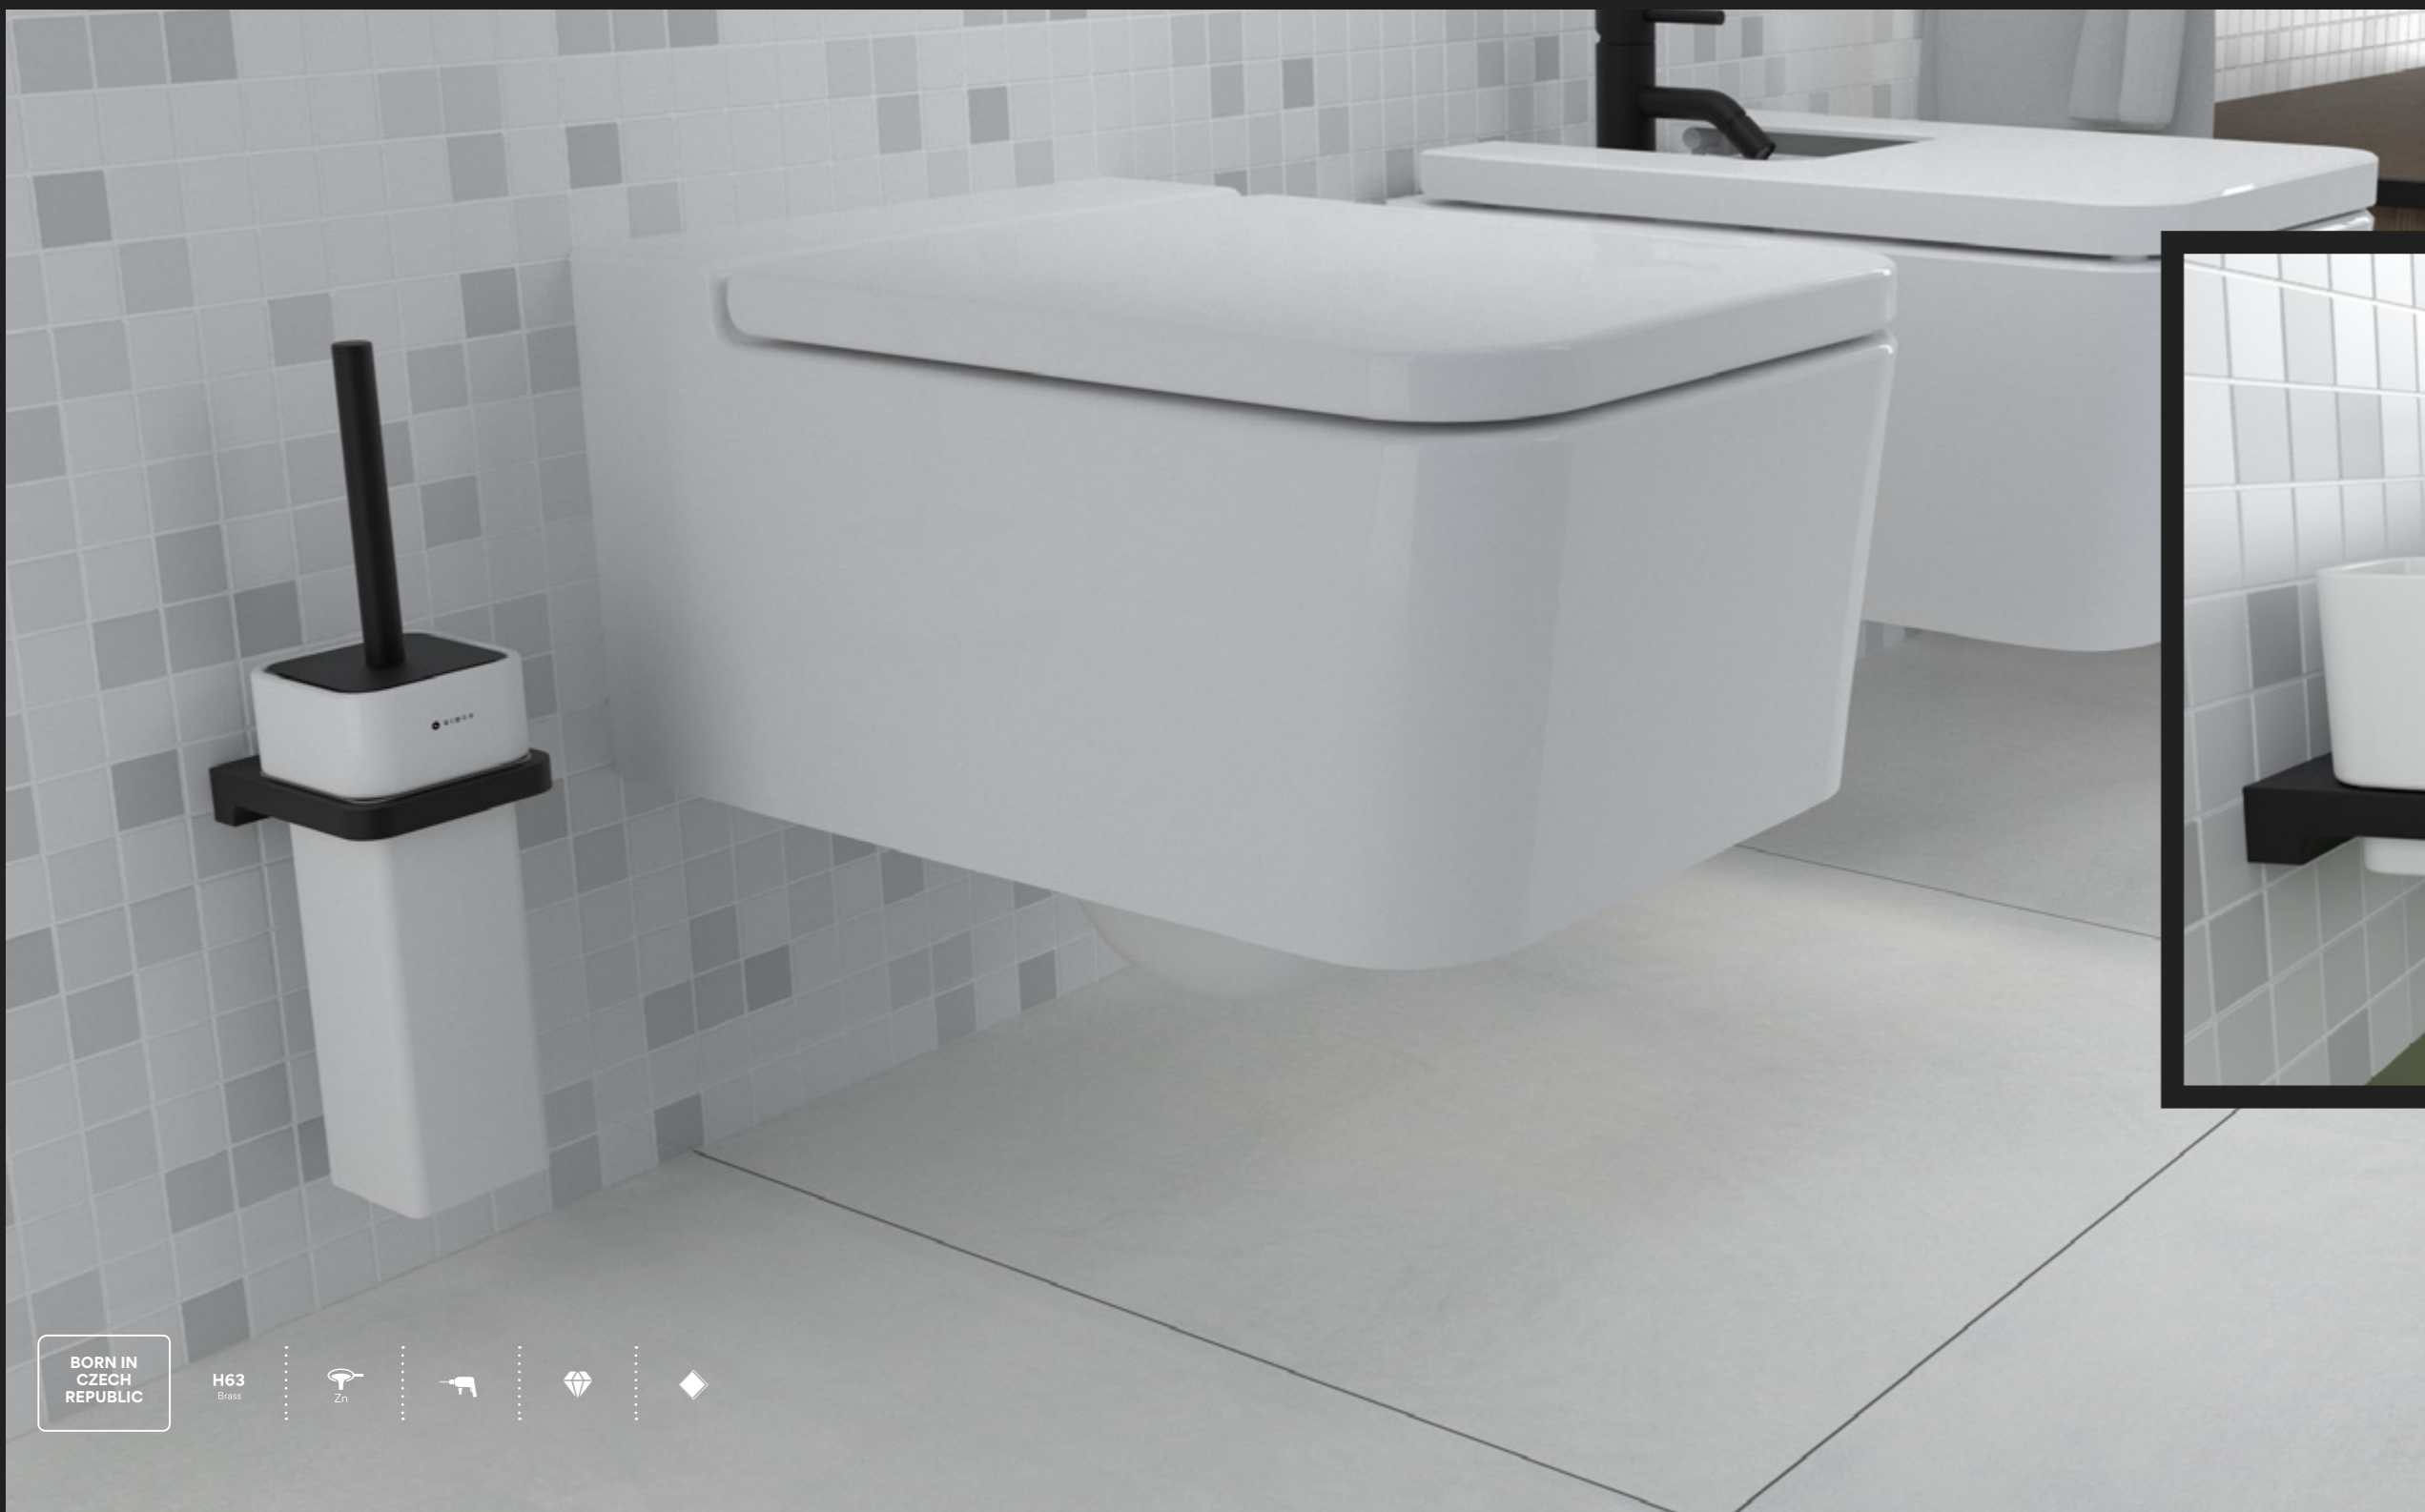

more at nimco.cz/en

- ▲ MAC 29031K-T-90, Soap dispenser
- ▲ MAC 29058DK-90, Toothbrush holder. Double cup.
- ◀ MAC 29094K-90, Toilet brush holder

BORN IN CZECH REPUBLIC

H63 Brass

Zn

◆

SATINATED GLASS

Soap dispenser
Satinated glass container. Brass pump.
Volume 290 ml. Black matt.