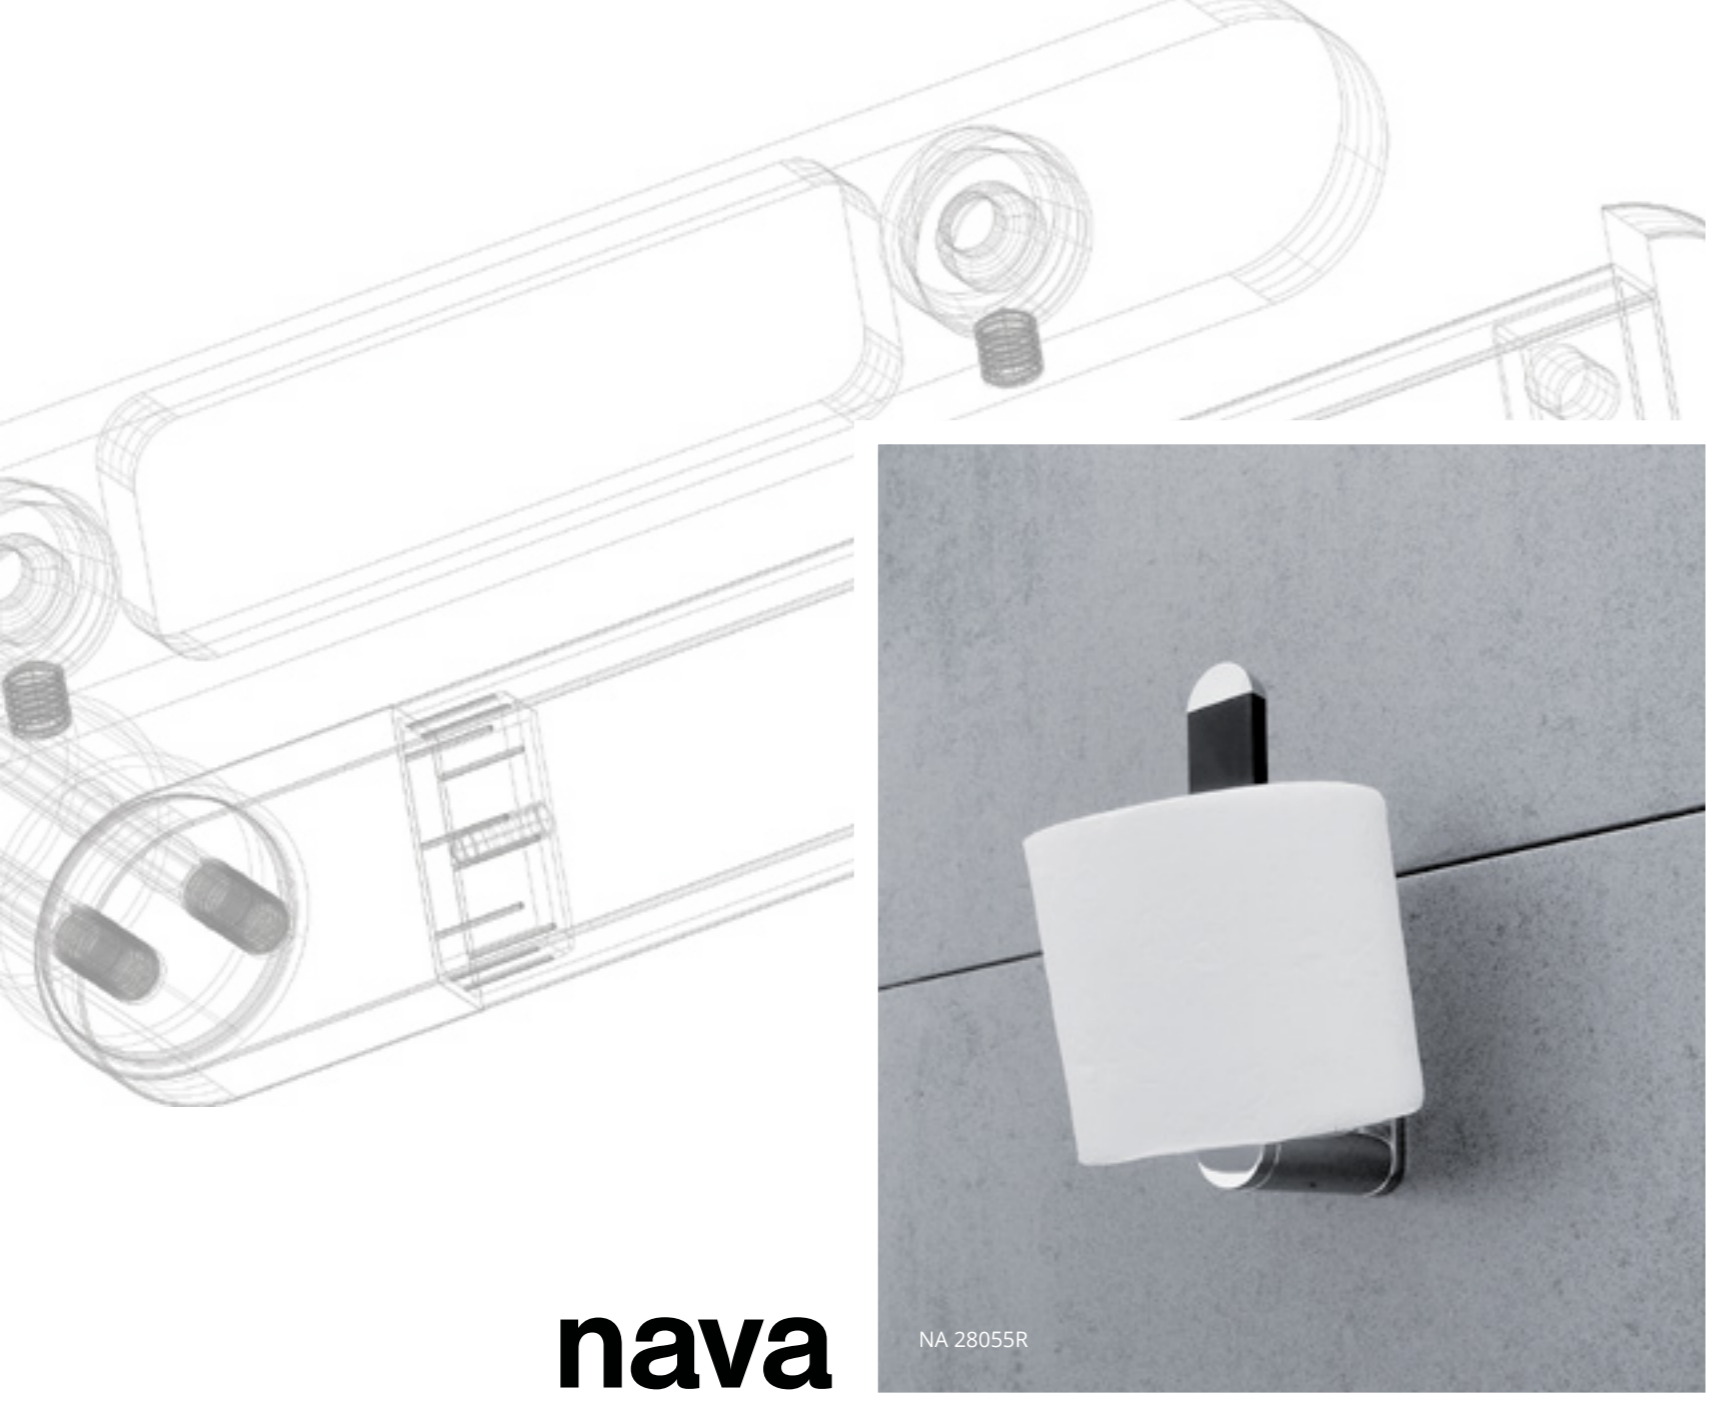

NA 28031W-T

NA X340

nava