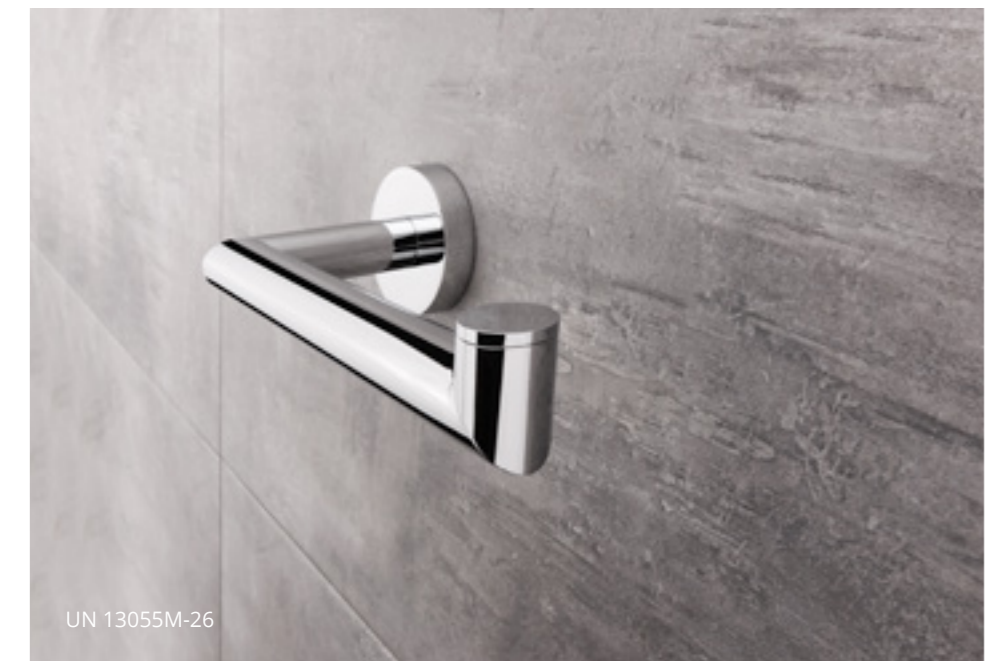

UN 13099-26

UN 13055M-26