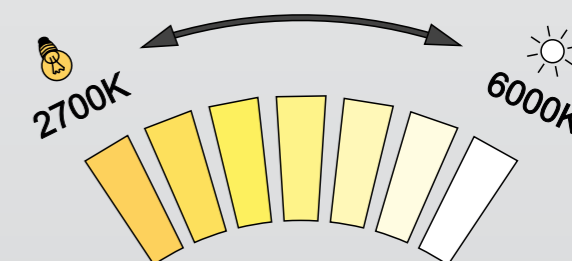

Vypnuté / OFF

Zapnuté / ON

Ovládání zrcadla a nastavení svítivosti pomocí dotykového senzoru.

mirror control and luminosity setting by touch switch.