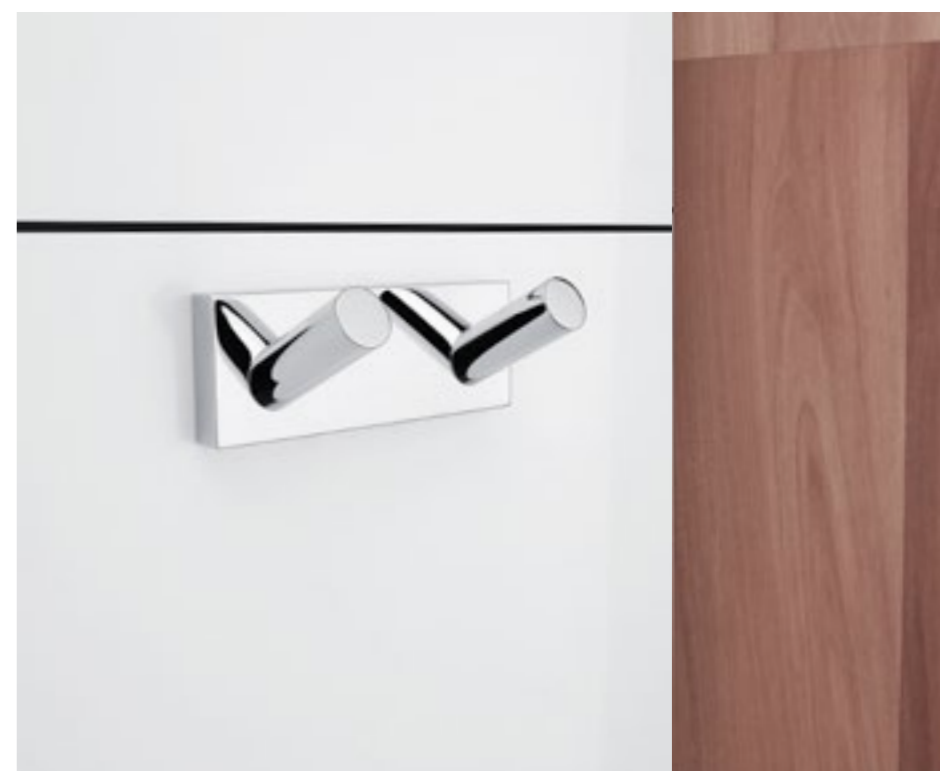

keira

Moderní koupelna je mixem společných i soukromých zón. Je flexibilní a odolná tak, aby v omezeném čase, na omezeném prostoru, umožňovala naplnit různé představy každého člena domácnosti. Série Keira je spojením současné technologie a kreativity. Jako celek tvoří mozaiku moderních trendů, je ostrá a důstojná, technická a bez kompromisů.

A modern bathroom is a combination of common and private zones. It is flexible and thus even in limited time and space it allows to meet requirements of every member in a household. KEIRA series is a combination of modern technology and creativity. As a whole it creates a mosaic of trends, it is sharp and dignified, technical and with no compromises.