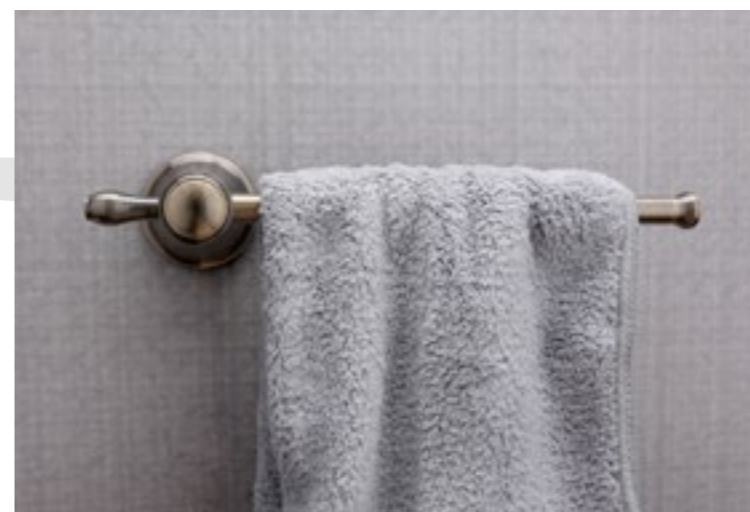

Slůvko retro označuje cokoliv, co bylo používáno a uznáváno coby módní v minulosti a je jedno, jestli to bylo před dvaceti nebo dvěma sty lety. Porozhlédněte se, jak se žilo v dobách dávno minulých, a nechte se inspirovat. Vaše koupelna pak může být s Ladou jako z pohádky.

The word „vintage“ was used and appreciated as fashionable in the past. Fifteen, twenty or two hundred years? Time doesn't matter. Look around to see how people lived in ancient times and look for an inspiration. Your bathroom with LADA can look like a fairytale.