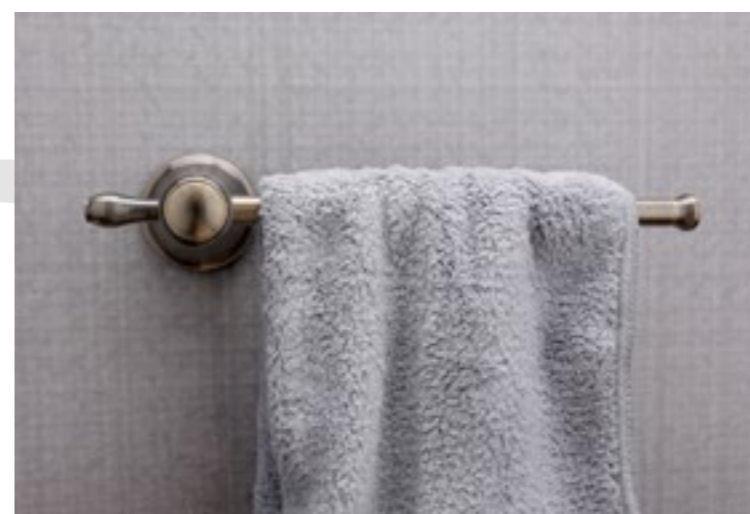

Bathrooms with decoration referring to ancient times and remote places can be completed by the series LADA. It is offered in several color variants. Surface finish in ancient copper style will complete that kind of a bathroom really uniquely.