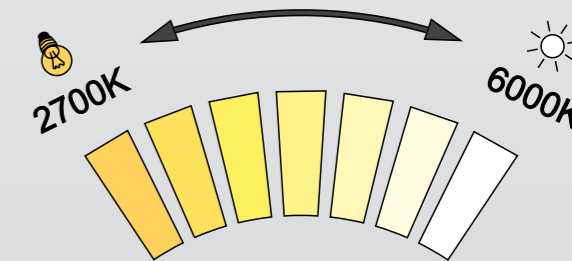

Vypnuté / OFF

Zapnuté / ON

Ovládání zrcadla a nastavení svítivosti pomocí dotykového senzoru.

mirror control and luminosity setting by touch switch.