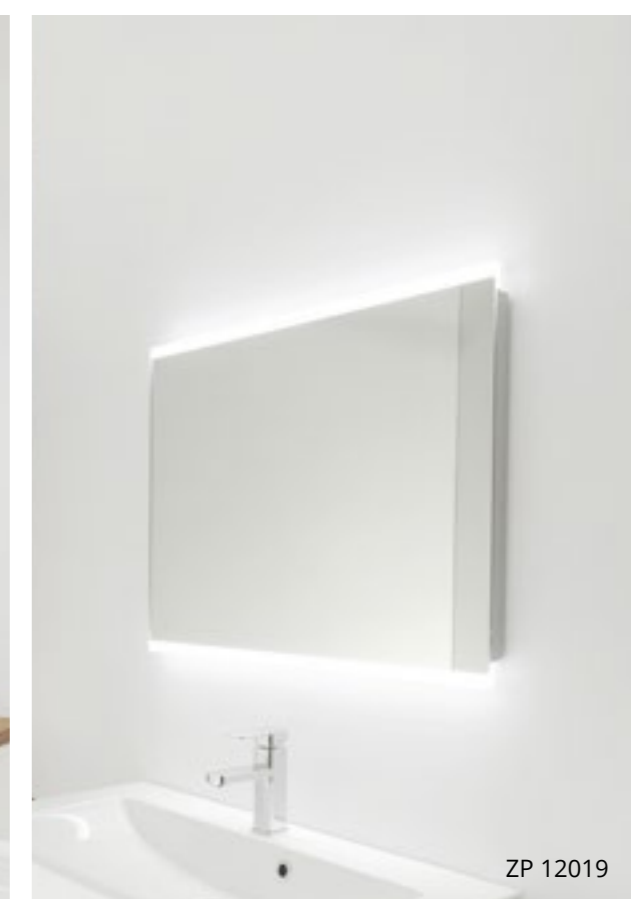

ZP 12019

Nimco LED koupelňová zrcadla se vyznačují zejména výbornou svítivostí. Za použití LED diod s vysokým výkonem, technologických postupů a konstrukce dosahují zrcadla mnohem vyšší svítivosti než běžné zářivkové a jiné LED zdroje světla.

Nimco LED bathroom mirrors are characterized by excellent luminous intensity. Using high-performance LEDs, technology, and design, mirrors are much more luminous than conventional fluorescent lamps and other LED light sources.

LED
FR