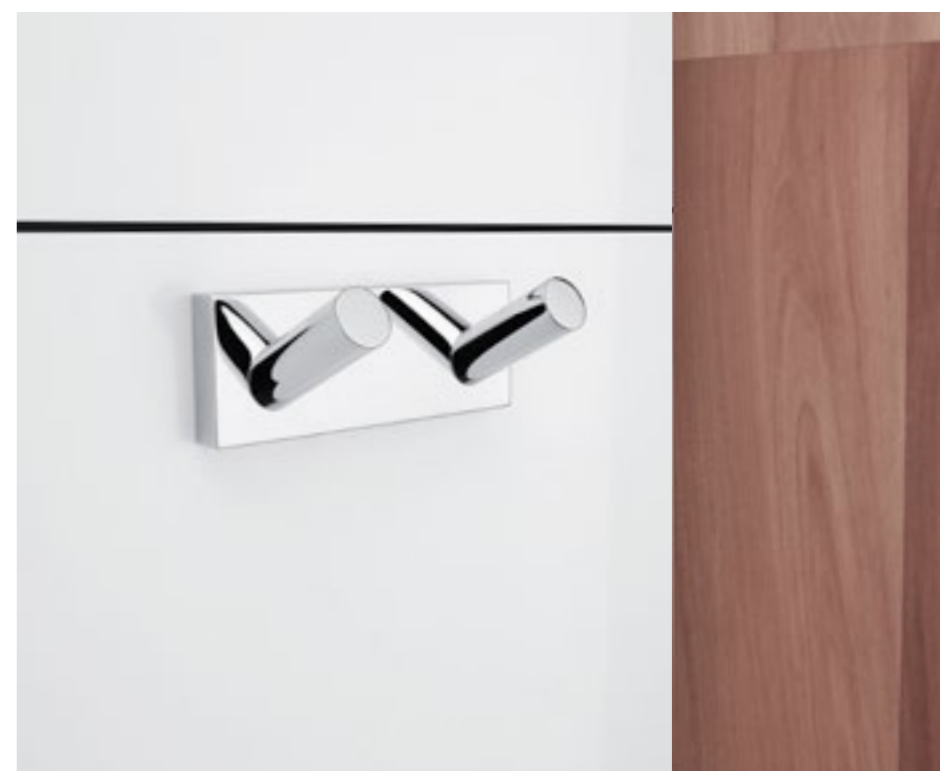

Ke koupelně neodmyslitelně patří nejen drobnosti a pomůcky k mytí a čištění těla, ale také nejrůznější koupelnové doplňky. Ideální je, když v těchto věcech máme možnost výběru. Vaší inspirací může být právě moderní série KEIRA s ostrými hranami.

Not only trifles and body washing and cleaning agents belong to every bathroom but also various bathroom accessories. And it is optimal if we have a choice. Your inspiration could be a modern series with sharp edges called KEIRA.