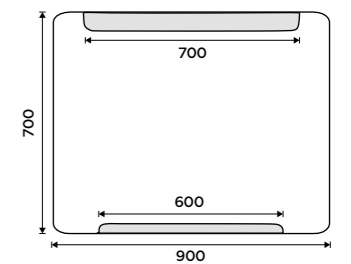

257,18 € ZP 22019

LED mirror 1000 x 700
Output 22,5W, chromaticity temperature 6000K. Aluminium frame.