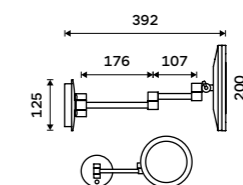

162,49 € ZK 20265-26

Cosmetic LED mirror with touch sensor
With backlit sensor, 6500 K, output 8 W, 5x magnifying. Chrome.