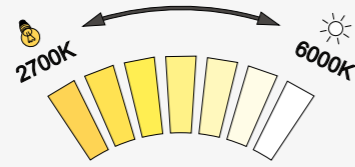

LED mirrors with sensor

Mirror control and setting the luminosity by touch sensor. Backlit touch sensor makes it easy to turn on and off the mirror, even in dark areas. By holding your finger on the sensor, you start changing the color temperature from 2700K to 6000K. The sensor is with the memory so after you turn off the mirror and turn it on again, the last color set will light up.