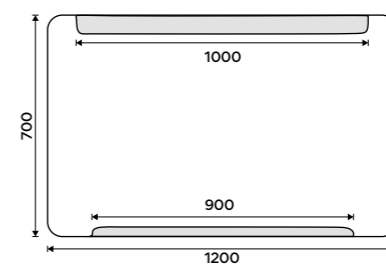

302,63 € ZP 22006

LED mirror 1400 x 700
Output 34,5W, chromaticity temperature 6000K. Aluminium frame.