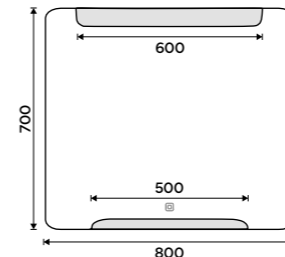

LED mirror 800 x 700
With touch sensor. Output 16,5W. Possibility of setting the color temperature 2700K - 6000K. Aluminium frame.

276,11 € ZP 22003V