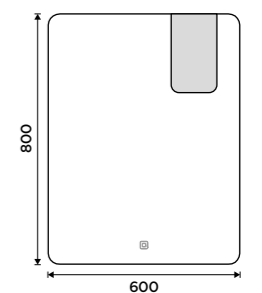

219,30 € ZP 25002V