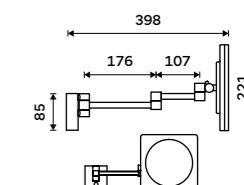

173,85 € ZK 20465-26

Cosmetic LED mirror with touch sensor
With backlit sensor, 2700 and 6500 K, output 8 W, 5x magnifying. Chrome.