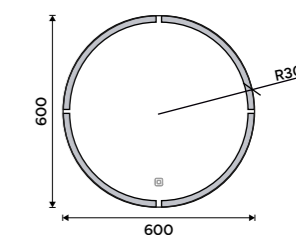

LED mirror 600 x 600
With touch sensor. Output 28W. Possibility of setting the color temperature 2700K - 6000K. Aluminium frame.

226,87 € ZP 24000RV