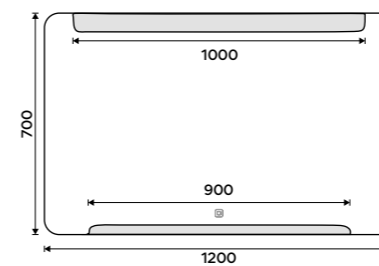

LED mirror 1200 x 700
With touch sensor. Output 28,5W. Possibility of setting the color temperature 2700K - 6000K. Aluminium frame.

332,93 € ZP 22006V