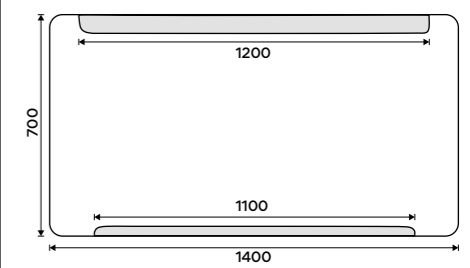

374,59 € ZP 22008