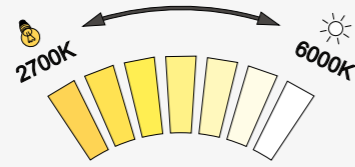

LED mirrors with sensor

Mirror control and setting the luminosity by touch sensor. Backlit touch sensor makes it easy to turn on and off the mirror, even in dark areas. By holding your finger on the sensor, you start changing the color temperature from 2700 to 6000K. The sensor is with the memory so after you turn off the mirror and turn it on again, the last color set will light up.