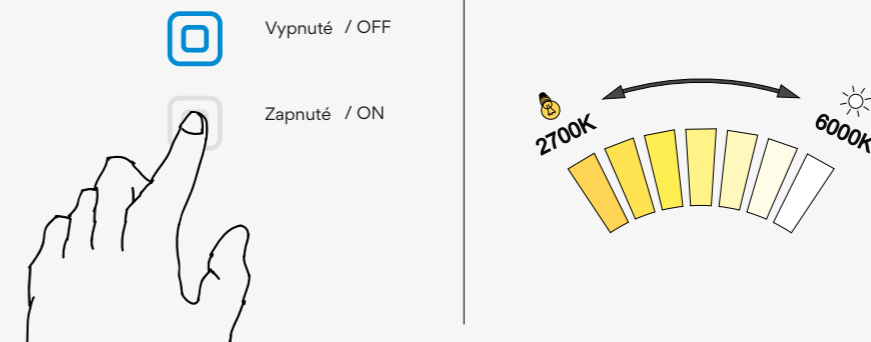

LED mirror 600 x 600
Output 13 W, chromaticity temperature 6000K. Aluminium frame.

166,27 € ZP 16000R

LED mirror 600 x 600
With touch sensor. Possibility of setting the color temperature 2700K - 6000K. Output 13W. Aluminium frame.

196,58 € ZP 16000RV