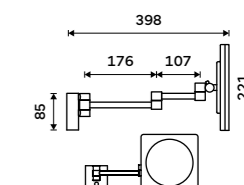

185,21 € ZK 20465P-26