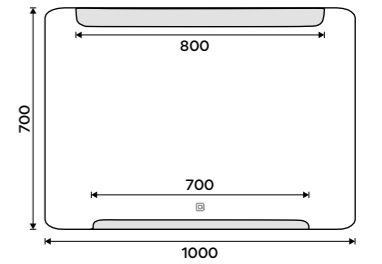

LED mirror 1000 x 700
With touch sensor. Output 22,5W. Possibility of setting the color temperature 2700K - 6000K. Aluminium frame.

295,05 € ZP 22004V