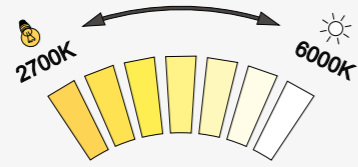

189,00 € ZP 8004

LED mirror 1200 x 600
Output 18 W, chromaticity temperature
6000K. Aluminium frame.

215,51 € ZP 8006

LED mirrors with sensor

Mirror control and setting the luminosity by touch sensor. Backlit touch sensor makes it easy to turn on and off the mirror, even in dark areas. By holding your finger on the sensor, you start changing the color temperature from 2700 to 6000K. The sensor is with the memory so after you turn off the mirror and turn it on again, the last color set will light up.