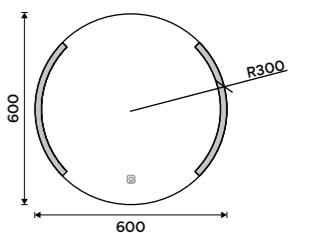

LED mirror 600 x 600
With touch sensor. Possibility of setting the color temperature 2700K - 6000K. Output 13W. Aluminium frame.

196,58 € ZP 16000RV