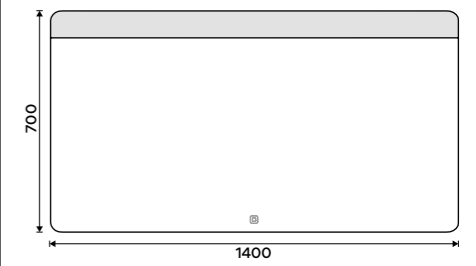

295,05 € ZP 23006V

LED mirror 1400 x 700
With touch sensor. Output 21W. Possibility of setting the color temperature 2700K - 6000K. Aluminium frame.

370,80 € ZP 23008V

Model 12000

By choosing a rectangular mirror in standard sizes you will definitely not make a mistake. The model 12000 has two LED strips of 2 cm thickness along the entire edge of the mirror. The mirror is an ideal accessory in bathrooms where everything has its own order. Universal model for everybody who feels good in traditional interiors.