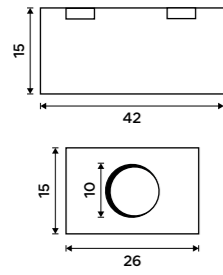

Cable junction box, IP 44

3,75 €

ZP 01