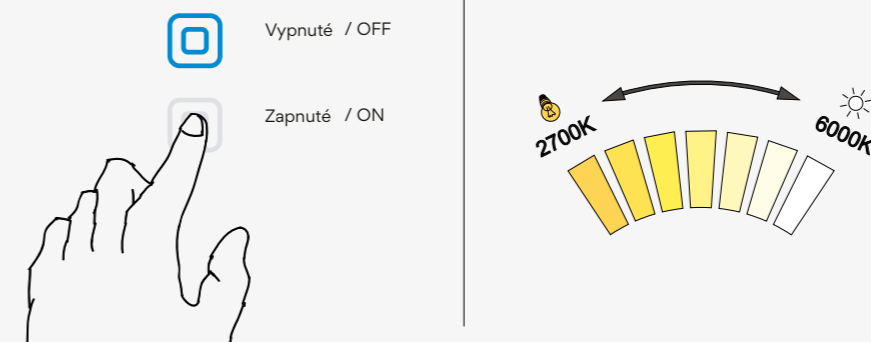

LED mirror 600 x 600
Output 35W, chromaticity temperature 6000K. Aluminium frame.

291,26 € ZP 19066

LED mirror 600 x 600
With touch sensor. Possibility of setting the color temperature 2700K - 6000K. Output 35W. Aluminium frame.

321,56 € ZP 19066V