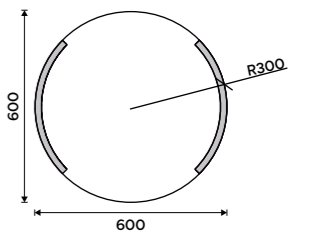

LED mirror 600 x 600
Output 13 W, chromaticity temperature 6000K. Aluminium frame.

166,27 € ZP 16000R