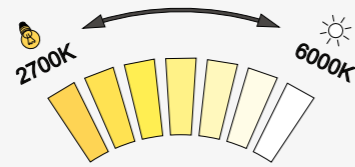

260,96 € ZP 12004

LED mirror 1200 x 700
Output 35 W, chromaticity temperature
6000K. Aluminium frame.

291,26 € ZP 12006

LED mirrors with sensor

Mirror control and setting the luminosity by touch sensor. Backlit touch sensor makes it easy to turn on and off the mirror, even in dark areas. By holding your finger on the sensor, you start changing the color temperature from 2700 to 6000K. The sensor is with the memory so after you turn off the mirror and turn it on again, the last color set will light up.