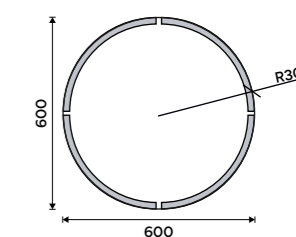

Vypnuté / OFF
Zapnuté / ON

2700K 6000K

LED mirror 600 x 600
Output 28W, chromaticity temperature 6000K. Aluminium frame.

200,36 € ZP 24000R

LED mirror 600 x 600
With touch sensor. Output 28W. Possibility of setting the color temperature 2700K - 6000K. Aluminium frame.