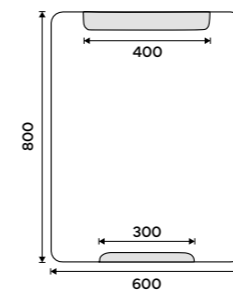

226,87 € ZP 22002

LED mirror 800 x 700
Output 16,5W, chromaticity temperature 6000K. Aluminium frame.