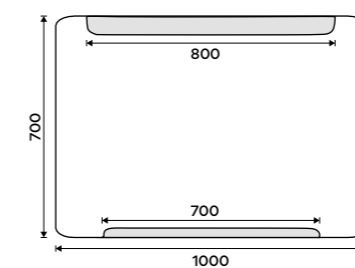

264,75 € ZP 22004

LED mirror 1200 x 700
Output 28,5W, chromaticity temperature 6000K. Aluminium frame.