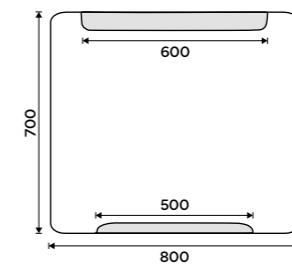

245,81 € ZP 22003

LED mirror 900 x 700
Output 19,5W, chromaticity temperature 6000K. Aluminium frame.