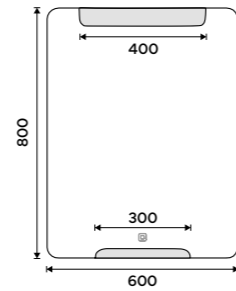

LED mirror 600 x 800
With touch sensor. Output 10,5W. Possibility of setting the color temperature 2700K - 6000K. Aluminium frame.

257,18 € ZP 22002V