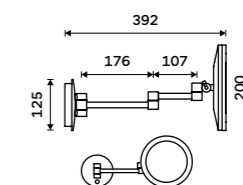

173,85 € ZK 20265P-26

Cosmetic LED mirror with touch sensor
With backlit sensor, 2700 and 6500 K, output 8 W, 5x magnifying. Chrome.