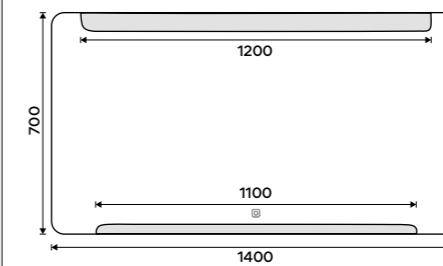

LED mirror 1400 x 700
With touch sensor. Output 34,5W. Possibility of setting the color temperature 2700K - 6000K. Aluminium frame.

404,89 € ZP 22008V