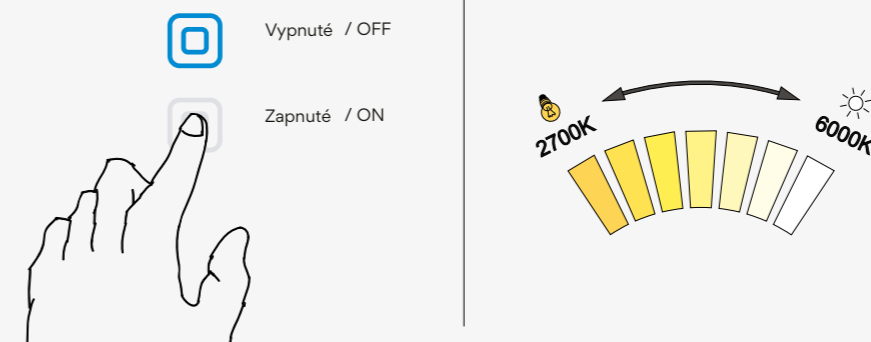

189,00 € ZP 25002