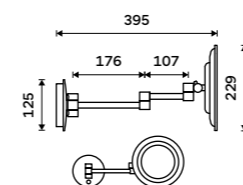

158,70 € ZK 20165-26

Cosmetic LED mirror with touch sensor
With backlit sensor, 6500 K, output 8 W, 5x magnifying. Black matt.