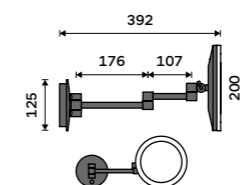

189,00 € ZK 20265-90

Cosmetic LED mirror with touch sensor
With backlit sensor, 6500 K, output 8 W, 5x magnifying. Chrome.