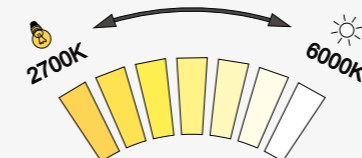

LED mirrors with sensor

Mirror control and setting the luminosity by touch sensor. Backlit touch sensor makes it easy to turn on and off the mirror, even in dark areas. By holding your finger on the sensor, you start changing the color temperature from 2700K to 6000K. The sensor is with the memory so after you turn off the mirror and turn it on again, the last color set will light up.

Vypnuté / OFF

Zapnuté / ON