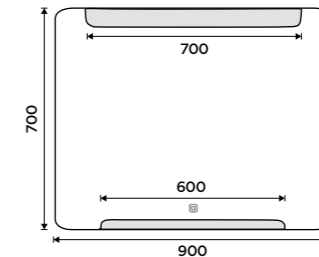

LED mirror 900 x 700
With touch sensor. Output 19,5W. Possibility of setting the color temperature 2700K - 6000K. Aluminium frame.

287,47 € ZP 22019V