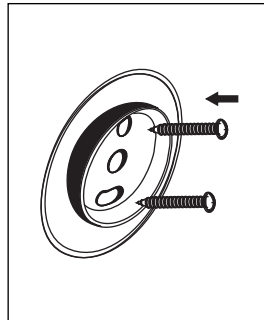

INSTALLATION INSTRUCTION

Bathroom accessories - DRILLING
round console - UNIX, LADA, NAVA, BORMO

1-2-3-4
5-6-7-8-9

INSTALLATION INSTRUCTION

Bathroom accessories - GLUING

round console - UNIX

1-2-3-4-5
6-7-8-9-10