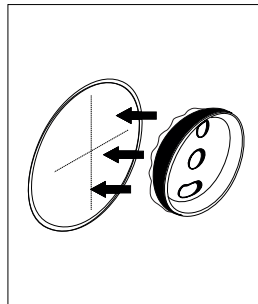

INSTALLATION INSTRUCTION

Bathroom accessories - DRILLING
round console - UNIX, LADA, NAVA, BORMO

1-2-3-4
5-6-7-8-9

INSTALLATION INSTRUCTION

Bathroom accessories - GLUING

round console - UNIX

1-2-3-4-5
6-7-8-9-10