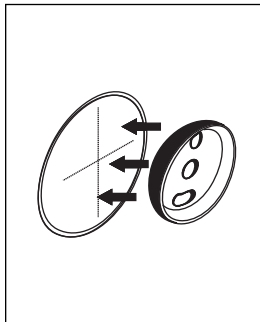

INSTALLATION INSTRUCTION

Bathroom accessories - DRILLING
round console - UNIX, LADA, NAVA, BORMO

1-2-3-4
5-6-7-8-9

INSTALLATION INSTRUCTION

Bathroom accessories - GLUING

round console - UNIX

1-2-3-4-5
6-7-8-9-10