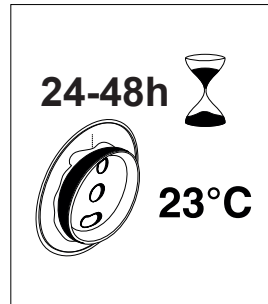

INSTALLATION INSTRUCTION

Bathroom accessories - DRILLING
round console - UNIX, LADA, NAVA, BORMO

1-2-3-4
5-6-7-8-9

INSTALLATION INSTRUCTION

Bathroom accessories - GLUING

round console - UNIX

1-2-3-4-5
6-7-8-9-10