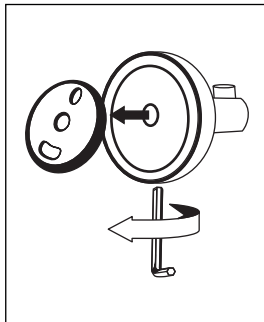

INSTALLATION INSTRUCTION

Bathroom accessories - DRILLING
round console - UNIX, LADA, NAVA, BORMO

1-2-3-4
5-6-7-8-9

INSTALLATION INSTRUCTION

Bathroom accessories - GLUING

round console - UNIX

1-2-3-4-5
6-7-8-9-10