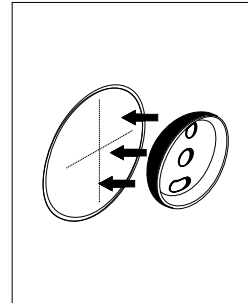

INSTALLATION INSTRUCTION

Bathroom accessories - DRILLING
round console - UNIX, LADA, NAVA, BORMO

1-2-3-4
5-6-7-8-9

INSTALLATION INSTRUCTION

Bathroom accessories - GLUING

round console - UNIX

1-2-3-4-5
6-7-8-9-10