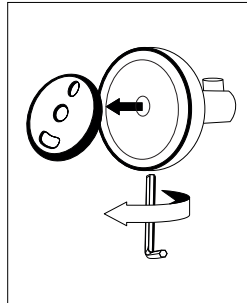

INSTALLATION INSTRUCTION

Bathroom accessories - DRILLING
round console - UNIX, LADA, NAVA, BORMO

1-2-3-4
5-6-7-8-9

INSTALLATION INSTRUCTION

Bathroom accessories - GLUING

round console - UNIX

1-2-3-4-5
6-7-8-9-10