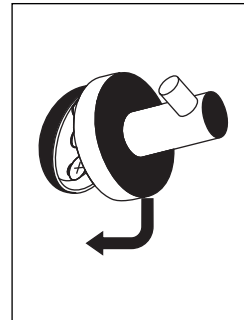

INSTALLATION INSTRUCTION

Bathroom accessories - DRILLING
round console - UNIX, LADA, NAVA, BORMO

1-2-3-4
5-6-7-8-9

INSTALLATION INSTRUCTION

Bathroom accessories - GLUING

round console - UNIX

1-2-3-4-5
6-7-8-9-10