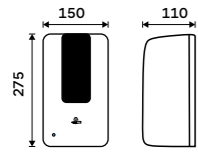

Touchless hand sanitizer dispenser
Volume 1200 ml. ABS plastic. White.

HPU 31S-DR