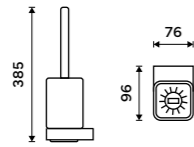

NK 30094CN-HR-26

Toilet brush
Satinated glass container. Chrome.