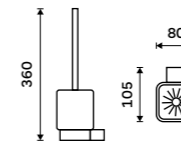

Toilet brush
Satinated glass container. Chrome.

Ki 14094CN-26