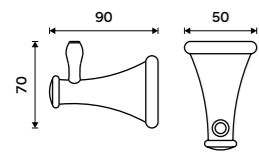

LA 19054-65

Double towel holder 515 mm
Antique brass.