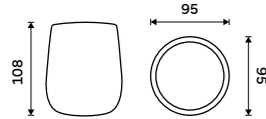

Soap dispenser
Ceramic container. Dark gray matte.
Plastic pump. Volume 425 ml.
Novelties

TA 3131-08