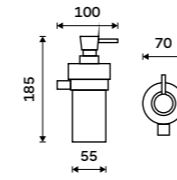

Soap dispenser
Satinated glass. Brass pump - chrome.
Volume 250 ml. Chrome + black matt.

NA 28031W-T