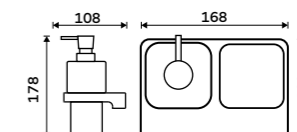

Soap dispenser and Toothbrush holder.
Satinated glass. Chrome.

Novelties

MA 2905831H-T-26