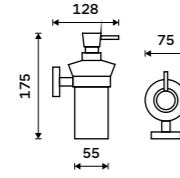

Soap dispenser
Ceramic container. Stainless steel container. Volume 250 ml. Brushed stainless steel.

Novelties
UNM 13031KNL-10