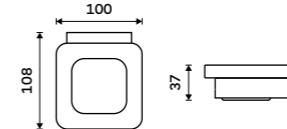

Toothbrush holder
Glass made of satinated glass. Black matt.

NKC 30058H-90