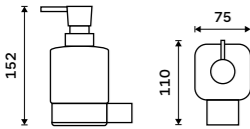

Soap dispenser
Ceramic container. Brass pump. Volume 320 ml. Chrome.

Ki 14031K-T-26