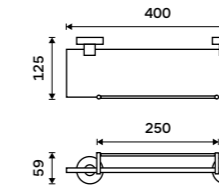

UN 13091BX-40-26

Shelf with rail 500 mm
EXTRAWHITE satinated glass 8 mm.
Chrome.