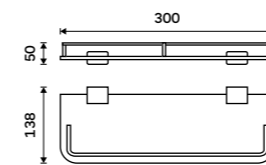

1091B-50

**Shelf glass 600 mm**  
EXTRAWHITE 8 mm.

1091B-60

**Corner shelf**  
Satinated glass. Chrome.

Ki 14091RA-26

**Shelf with rail 300 mm**  
Satinated glass. Chrome.

Ki 14091AX-30-26

**Shelf with rail 400 mm**  
Satinated glass. Chrome.