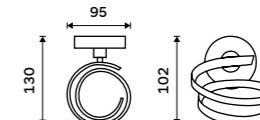

UN 13096N-26

**Swivel towel holder 413 mm**  
With two arms. Chrome.

UN 13096-26

**Swivel towel holder 413 mm**  
With three arms. Chrome.

UN 13096-3-26

**Hairdryer holder**  
Hole 95 mm. Chrome.

UN 13011-26