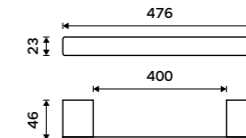

Ki 14046-26

Towel holder 626 mm
Chrome.