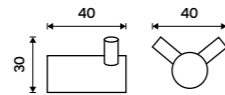

BR 11053-26

Hook
Chrome.