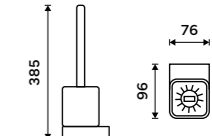

SPARE PARTS

1029Ki

1028T-90

1059Ki

1058Ki

SPARE PARTS

1178Ki-90

1178Ki-2-90

1178Ki-1-90

1178Ki-3

1178Ki-2-62

1094Ki

1178WN-90

1178WN-1-90

1178HR-90

1178HR-1-90

1178WN-2-62

1094KN