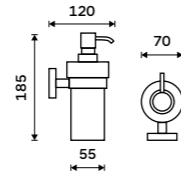

Soap dispenser
Ceramic container. Brass pump. Volume 250 ml. Brushed stainless steel.

Novelties
UNM 13031KN-T-10