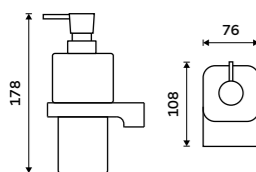

▶ MA 29091B-30-26, Shelf 300 mm

◀ MA 29031H-T-26, Soap dispenser

**Soap dispenser**  
Satinated glass container. Plastic pump.  
Dispenser volume 290 ml. Chrome.

MA 29031H-26

**Soap dispenser**  
Satinated glass container. Brass pump.  
Volume 290 ml. Chrome.