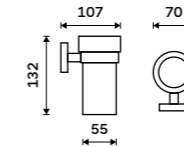

Double toothbrush holder
Glasses made of satinated glass. Chrome.

UN 13058DW-26