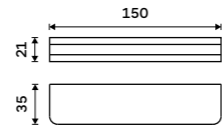

Shelf 200 mm
EXTRAWHITE satinated glass 8 mm.
Chrome.

MA 29091B-20-26