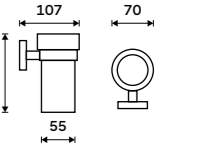

SPARE PARTS

Toothbrush cup
Ceramic.

1058KU

Toothbrush cup
Ceramic.

1058K-N