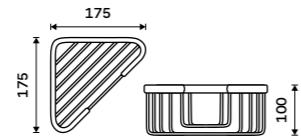

OP 101N-26

Wire shelf
Shelf to bath or shower. High gloss.

OP 102N-26

Wire shelf
Shelf to bath or shower. High gloss.

OP 106-26

Wire shelf
Shelf to bath or shower. High gloss.

OP 107-26

Wire corner shelf
Shelf to bath or shower. High gloss.

AX 506-26

TR 02-26

Double corner wire shelf
Shelf to bath or shower. High gloss.

OP 121D-26

Wire double shelf
Shelf to bath or shower. High gloss.

OP 123D-26

Wire shelf
Shelf to bath or shower. High gloss.