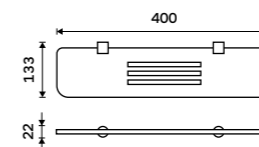

BR X340-26

Shelf 500 mm
Satinated PLEXIGLAS. Chrome.