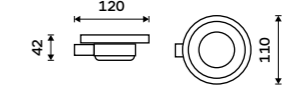

NA 28031W

**Soap dispenser**  
Satinated glass. Brass pump - chrome.  
Volume 250 ml. Chrome + black matt.

NA 28031W-T

**Soap dish**  
Satinated glass. Chrome + black matt.

NA 28059W

**Toothbrush holder**  
Glass made of satinated glass. Chrome + black matt.