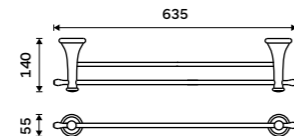

1091LA

**Single hook**  
Antique brass.

LA 19054-65

**Double towel holder 515 mm**  
Antique brass.

LA 19046D-65

**Double towel holder 635 mm**  
Antique brass.

LA 19061D-65

**Towel shelf 635 mm**  
With a rail for towel. Antique brass.