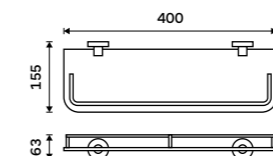

UN 13091AX-40-26

Shelf with rail 500 mm
Satinated glass. Chrome.