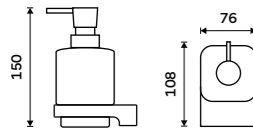

1058H

**Glass**  
Satinated glass.

1058C-Ki

**Soap dispenser**  
Ceramic container. Brass pump. Volume 320 ml. White matt.  
**Novelties**  
MAB 29031K-T-05

**Soap dish**  
Ceramic. White matt.  
**Novelties**  
MAB 29059K-05