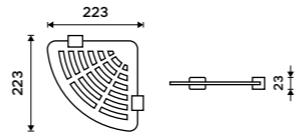

Ki X211-26

Shelf 300 mm
Satinated PLEXIGLAS, Chrome.