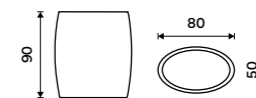

AV 15058-05

Toothbrush cup
Polyresin. Black matt.