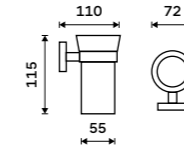

Toothbrush holder
Ceramic cup. Chrome.

UN 13058KN-26