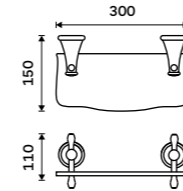

LA 19091UK-30-80

Shelf 400 mm
Shelf made of white artificial stone.
Antique copper.