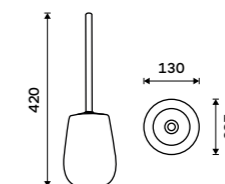

Set dispenser, cup, toilet brush

Ceramic containers. Taupe mat. Plastic pump. Stainless steel brush handle.

Novelties

TA SET-07

SPARE PARTS

Pump

Plastic brown matte.

1028TA-07

Toilet brush

Plastic toilet brush bristles. Brown matte stainless steel handle.

1178TA-07

Toilet brush handle

Brown matte. Stainless steel.

1178TA-R-07

Toilet brush cover

TPE plastic.

1178TA-3-07

Bristles of toilet brush

Plastic.

1178TA-2-62