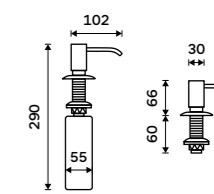

UNM 4031V-10

**Soap or sanitizer gel dispenser**  
Diameter of pump head 35 mm. Brass.

UN 6031V-26

**Soap or sanitizer gel dispenser**  
Diameter of pump head 30 mm. Brass.

UN 3031V-26