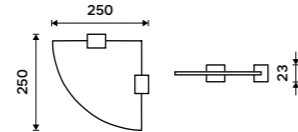

Shelf 200 mm

EXTRAWHITE satinated glass 8 mm.
Black matt.

Ki-14091B-1U-20-90