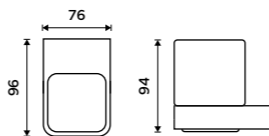

**Soap dispenser**  
Ceramic container. Brass pump. Volume 320 ml. Black matt.

NKC 30031K-T-90

**Soap dish**  
Ceramic. Black matt.

NKC 30059K-90

**Toothbrush holder**  
Ceramic cup. Black matt.

NKC 30058K-90