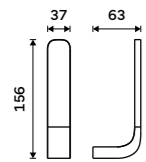

NKC 30055R-90

Toilet brush
Satinated glass container. Black matt.