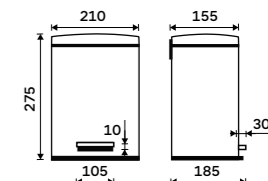

KOS 8005-90

Dust bin
Soft closing. Removable container 5 l.
Black matt.