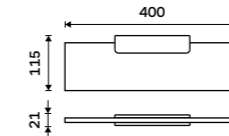

Shelf 500 mm
EXTRAWHITE satinated glass 8 mm.
Chrome.

MA 29091B-50-26