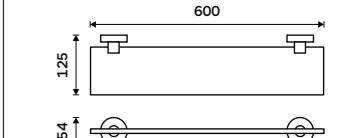

SPARE PARTS

1091RB

1091B-20

1091B-30

1091B-40

1091B-50

1091B-60