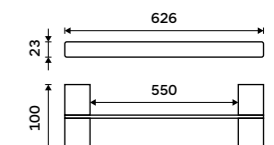

Ki 14035D-26

**Double towel holder 476 mm**  
Chrome.

Ki 14046D-26

**Double towel holder 626 mm**  
Chrome.

Ki 14061D-26

**Individual shelf holders**  
For glass maximally 8 mm thick. Chrome.

Ki 14091BS-26

**Corner shelf**  
EXTRAWHITE satinated glass 8 mm.  
Chrome.