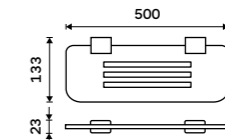

Ki-X350-90

Shelf IXI 600 mm
Satinated PLEXIGLAS, Black matt.