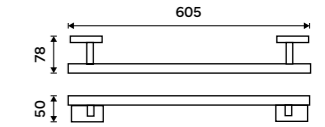

KE 22061-26

Left towel holder 280 mm
Assembled to furniture Chrome.