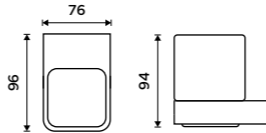

Toilet brush
Ceramic container. Chrome.

Novelties

NK 30094K-26