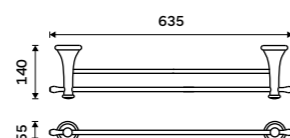

LA 19061D-26

Towel shelf 635 mm
With a rail for towel. Chrome.