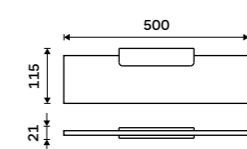

Shelf IXI 500 mm

Satinated PLEXIGLAS. Black matt.

MAC X350-C-90