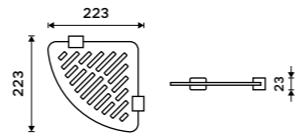

Ki-X212-90

Shelf IXI 300 mm
Satinated PLEXIGLAS, Black matt.