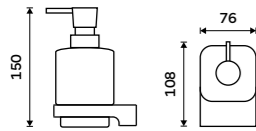

**Glass**  
Satinated glass.

1058C-Ki

**Soap dispenser**  
Ceramic container. Plastic pump. Volume 320 ml. Chrome.

MA 29031K-26

**Soap dispenser**  
Ceramic container. Brass pump. Volume 320 ml. Chrome.

MA 29031K-T-26