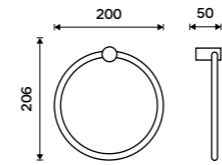

BR 11112-26

**Ring towel holder 200 mm**  
Chrome.

BR 11060L-26

**Towel holder 360 mm**  
Chrome.

BR 11035-26

**Towel holder 470 mm**  
Chrome.

BR 11046-26

**Double towel holder 470 mm**  
Chrome.