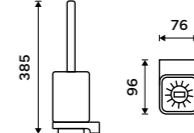

Toilet brush
Ceramic container. White matt.
Novelties
MAB 29094KN-HR-05