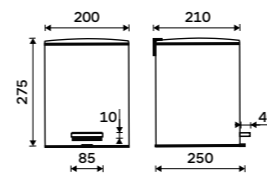

Novelties

KOS 9005-18

Dust bin
Dust bin with removable container.
Volume 5 l. White matt.