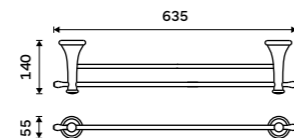

LA 19061D-80

Towel shelf 635 mm
With a rail for towel. Antique copper.