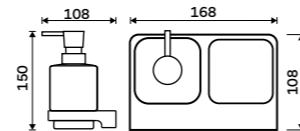

Soap dish
Ceramic. Chrome.

MA 29059K-26