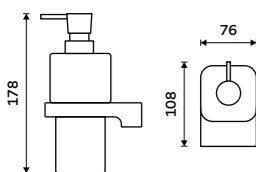

Soap dispenser
Satinated glass container. Brass pump.
Volume 300 ml. Black matt.

MAC 29031C-T-90