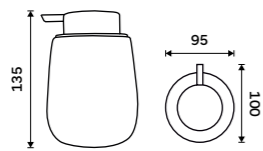

Toilet brush
Ceramic container. Dark gray matte.
Stainless steel handle.
Novelties

TA 3194-08