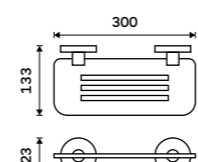

UN X330-26

Shelf 400 mm
Satinated PLEXIGLAS. Chrome.