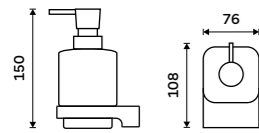

MAC 29058D-C-90

SPARE PARTS

**Glass**  
Satinated glass.

1058H

**Glass**  
Satinated glass.

1058C-Ki

**Soap dispenser**  
Ceramic container. Brass pump. Volume 320 ml. Black matt.

MAC 29031K-T-90