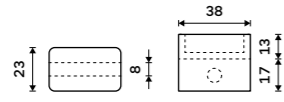

Ki 14035D-26

**Double towel holder 476 mm**  
Chrome.

Ki 14046D-26

**Double towel holder 626 mm**  
Chrome.

Ki 14061D-26

**Individual shelf holders**  
For glass maximally 8 mm thick. Chrome.

Ki 14091BS-26

**Corner shelf**  
EXTRAWHITE satinated glass 8 mm.  
Chrome.