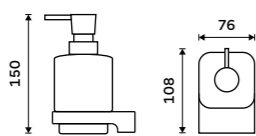

Zn

**Soap dispenser**  
Satinated glass container. Brass pump.  
Volume 290 ml. Black matt.

MAC 29031H-T-90

**Soap dispenser**  
Satinated glass container. Brass pump.  
Volume 300 ml. Black matt.

MAC 29031C-T-90