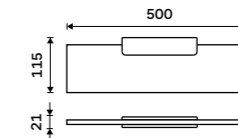

**Shelf 400 mm**

EXTRAWHITE satinated glass 8 mm. White matt.

**Novelties**

MAB 29091B-40-05

**Shelf 500 mm**

EXTRAWHITE satinated glass 8 mm. White matt.

**Novelties**

MAB 29091B-50-05