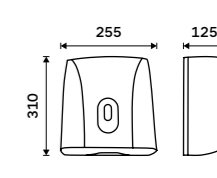

**Toilet paper dispenser**  
ABS plastic. Silver metallic.

HP 9555J-04

**Hygiene bag holder**  
ABS plastic. Chrome.

UN 9005P-26

**V-fold paper towel dispenser**  
ABS plastic. Silver metallic.

HP 9580-04

**Touchless sanitizer gel or soap dispenser**  
Volume 1200 ml. ABS plastic. White.