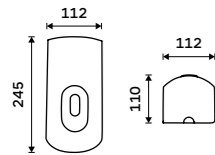

HP 9531-DR-04

HP 9531-M-04

SPARE PARTS

1028HP-DR

1028HP-M