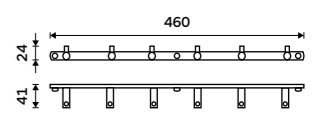

BR 11109-26

Rail with three double hooks
Chrome.