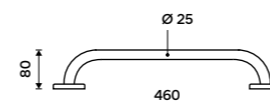

BM 7235-18

Grab bar 500 mm
Safety grab bar to bath or shower.
Burnished stainless steel 1.4301.