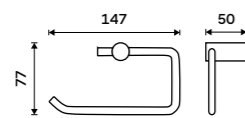

Toilet paper holder
Chrome.

BR 11055B-26