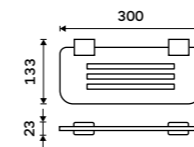

Ki X330-26

Shelf 400 mm
Satinated PLEXIGLAS, Chrome.