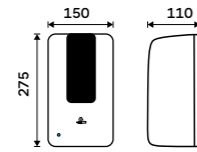

Touchless sanitizer gel or soap dispenser
Volume 1200 ml. ABS plastic. White.

HPU 31S-M-O