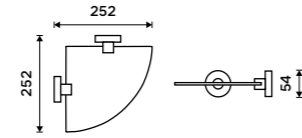

Corner shelf

EXTRAWHITE satinated glass 8 mm. Brushed stainless steel.

UNM 13091RB-10