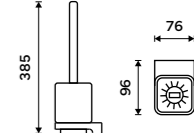

SPARE PARTS