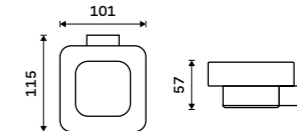

Toothbrush holder
Ceramic cup. Black matt.

Ki-14058K-90