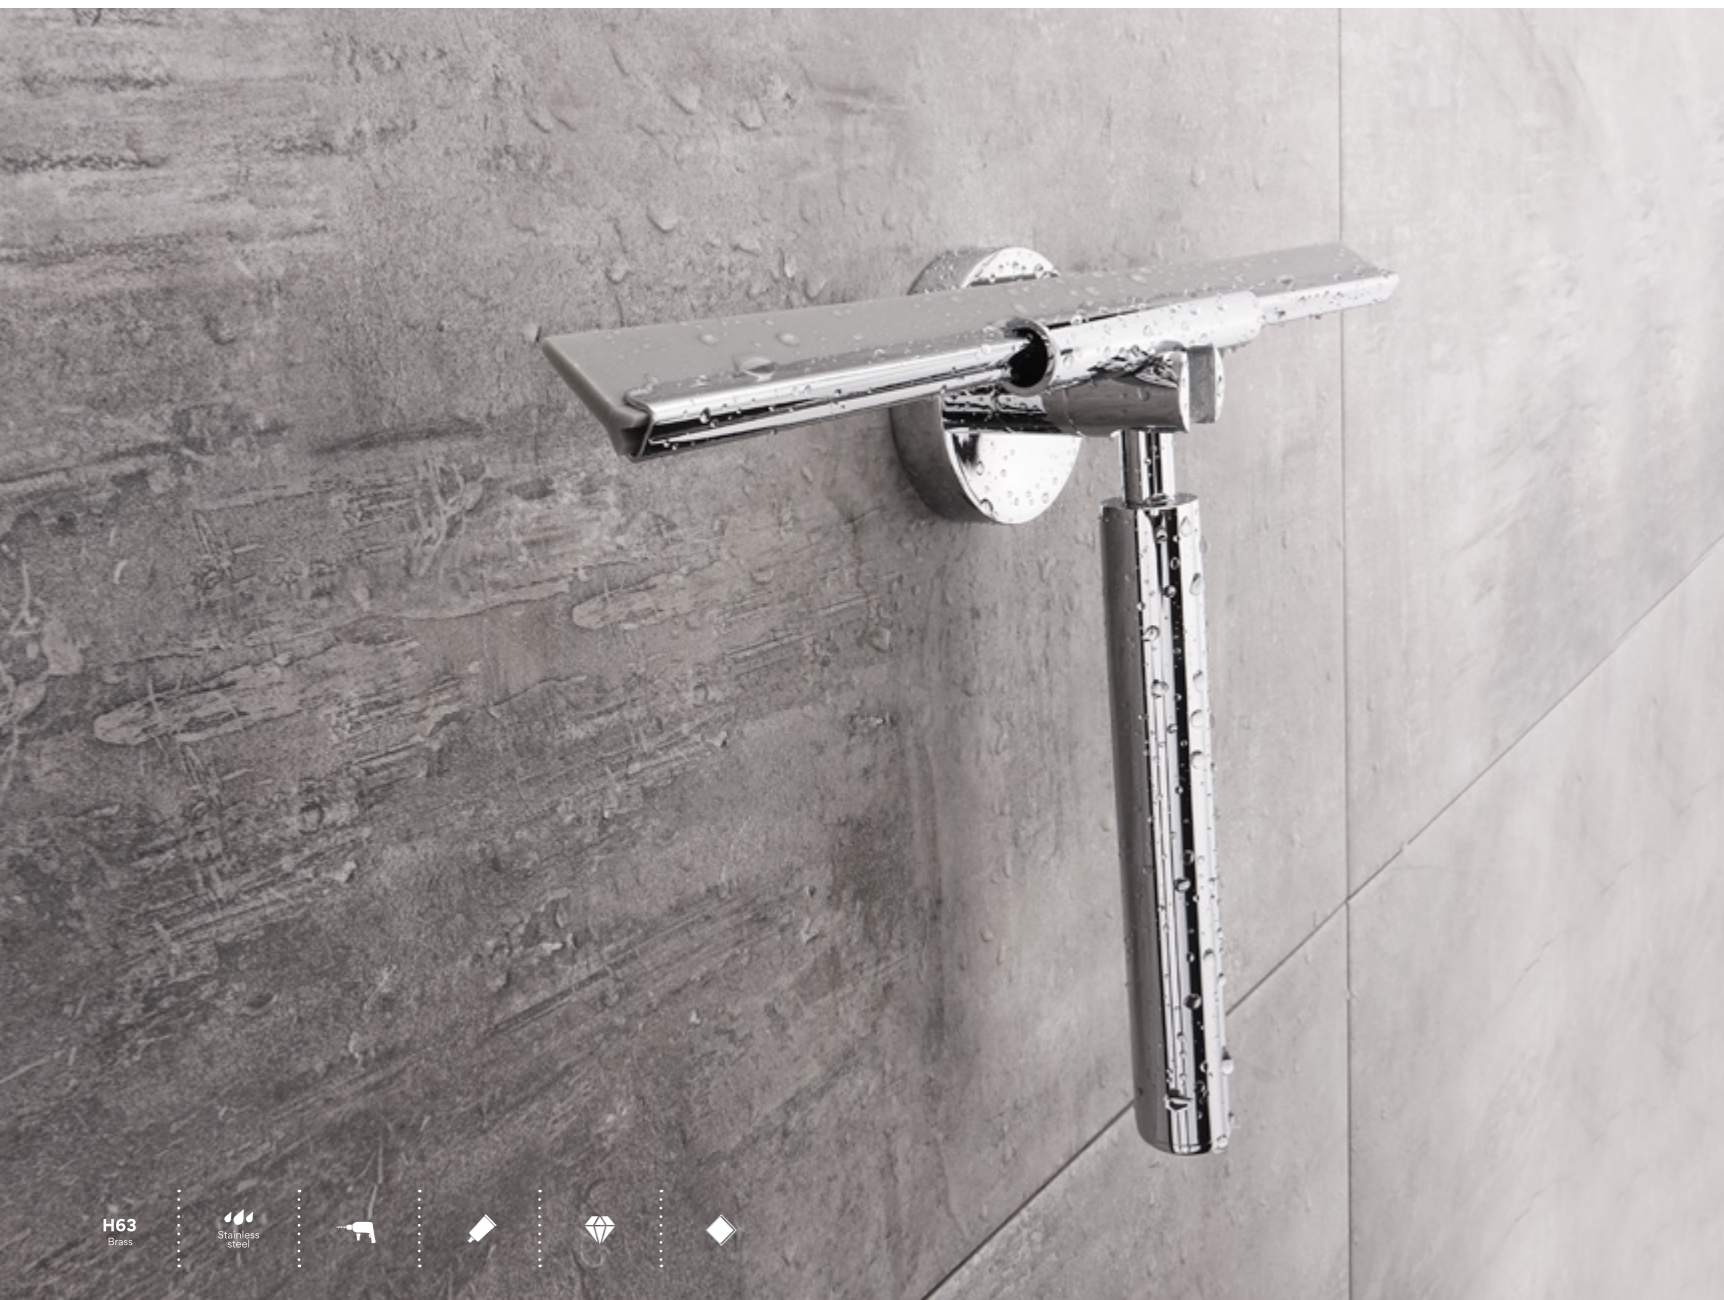

Unix

chrome

UNIX loves round shapes and a circle has become its part. Series of bathroom accessories follows the latest trends and it is designed for all lovers of plump shapes. It is massive yet airy, impressive but minimalist. It is all you need.

more at nimco.cz/en

- ▲ H63 Briss
- ▲ Stainless steel
- ▲
- ▲
- ▲
- ▲

▲ UN 13012-26, Shower wiper