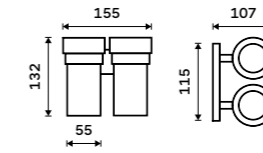

Soap dispenser with cup
Ceramic containers. Plastic pump. Chrome.

KE 2205831KN-26