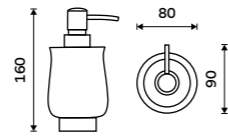

Soap dispenser
Volume 300 ml. Plastic pump. Antique copper.

1031LA-80