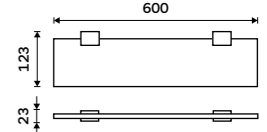

SPARE PARTS

Corner shelf glass
EXTRAWHITE 8 mm.

1091RB

Shelf glass 200 mm
EXTRAWHITE 8 mm.

1091B-20

Shelf glass 300 mm
EXTRAWHITE 8 mm.

1091B-30

Shelf glass 400 mm
EXTRAWHITE 8 mm.

1091B-40

Shelf glass 500 mm
EXTRAWHITE 8 mm.

1091B-50

Shelf glass 600 mm
EXTRAWHITE 8 mm.

1091B-60