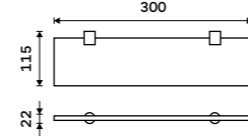

Shelf 400 mm
EXTRAWHITE satinated glass 8 mm.
Chrome.

BR 11091B-40-26