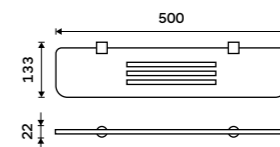

BR X350-26

Shelf 600 mm
Satinated PLEXIGLAS. Chrome.