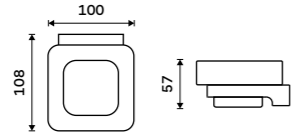

1058H

**Glass**  
Satinated glass.

1058C-Ki

**Soap dispenser**  
Ceramic container. Brass pump. Volume 320 ml. White matt.  
**Novelties**  
MAB 29031K-T-05

**Soap dish**  
Ceramic. White matt.  
**Novelties**  
MAB 29059K-05