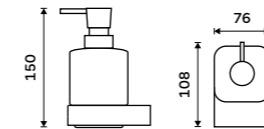

Soap dish
Satinated glass. Chrome.

NK 30059C-26