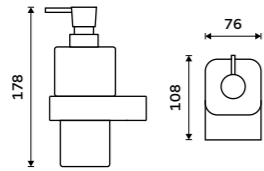

Soap dispenser
Satinated glass container. Brass pump.
Volume 290 ml. Chrome.

NK 30031H-T-26