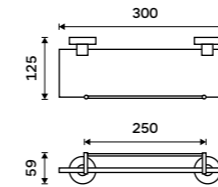

UN 13091BX-30-26

Shelf with rail 400 mm
EXTRAWHITE satinated glass 8 mm.
Chrome.