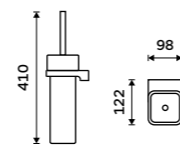

**Toothbrush cup**  
Ceramic.

1058Ki

SPARE PARTS

**Toilet brush**  
Ceramic container. Chrome.  
**Novelties**  
MA 29094K-26

**Toilet brush**  
Satinated glass container. Chrome.  
MA 29094CN-HR-26

**Toilet brush**  
Satinated glass container. Chrome.  
MA 29094CN-26