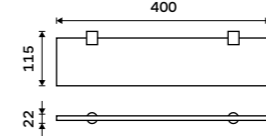

Shelf 500 mm
EXTRAWHITE satinated glass 8 mm.
Chrome.

BR 11091B-50-26