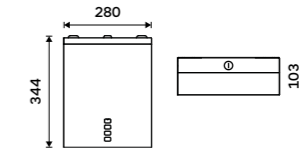

HPM 27080-10

Paper towel dispenser
Stainless steel 1.4301. Brushed stainless steel.