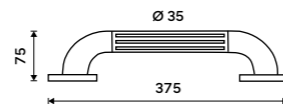

BM 1035M-05

**Plastic grab bar**  
Safety grab bar to bath or shower. Load bearing capacity up to 100 kg. White ABS plastic.

BM 1035-05

**Plastic grab bar**  
Safety grab bar to bath or shower. Load bearing capacity up to 100 kg. White ABS plastic.