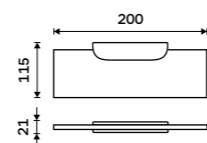

**Towel holder 384 mm**  
Chrome.

NK 30098-26

**Individual shelf holder**  
For glass maximally 8 mm thick. Chrome.

NK 30091BS-26

**Shelf 200 mm**  
EXTRAWHITE satinated glass 8 mm.  
Chrome.

NK 30091B-20-26