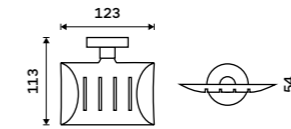

**Pump**  
Plastic. Chrome.

1028Z-26

**Pump**  
Brass. Chrome.

1028T-26

**All-metal soap dish**  
Chrome.

UN 13059M-26

**Wire soap dish**  
Chrome.

UN 13059Z-26