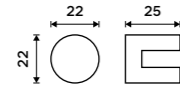

Corner shelf
EXTRAWHITE satinated glass 8 mm.
Chrome.

BR 11091RB-26