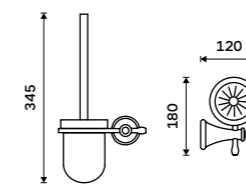

Novelties

LA 19094KU-65

Toilet brush
Ceramic container. Antique brass.