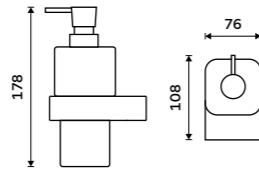

Soap dispenser
Satinated glass container. Brass pump.
Volume 300 ml. Black matt.

NKC 30031C-T-90