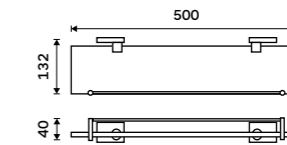

Shelf with rail 600 mm
EXTRAWHITE satinated glass 8 mm.
Chrome.

KE 22091BX-60-26