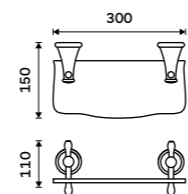

LA 19091UK-30-26

Shelf 400 mm
Shelf made of white artificial stone.
Chrome.