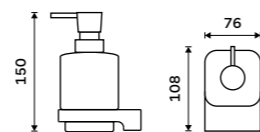

Soap dispenser and Toothbrush holder.
Satinated glass. Chrome.

Novelties

MA 2905831C-26