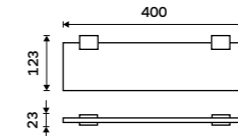

Shelf 500 mm
EXTRAWHITE satinated glass 8 mm.
Chrome.

Ki 14091B-50-26