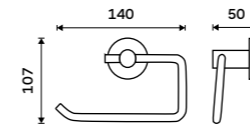

Toilet paper holder
Brushed stainless steel.

UNM 13055B-10