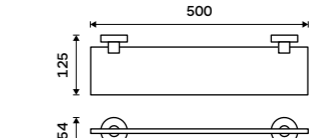

Shelf 600 mm
EXTRAWHITE satinated glass 8 mm.
Chrome.

UN 13091B-60-26