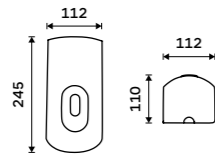

HP 9531-DR-04

HP 9531-M-04

SPARE PARTS

1028HP-DR

1028HP-M