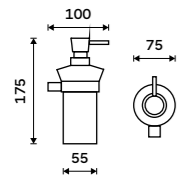

Soap dispenser
Satinated glass. Brass pump - black.
Volume 280 ml. Chrome + black matt.

Novelties
NA 28031KU-T-b