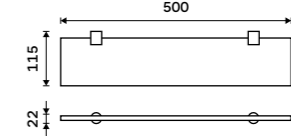

Shelf 600 mm
EXTRAWHITE satinated glass 8 mm.
Chrome.

BR 11091B-60-26