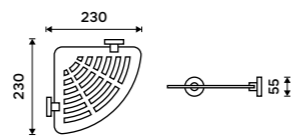

UN X211-26

Corner shelf IXI
Satinated PLEXIGLAS. Chrome.