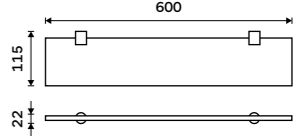

BR 11091B-40-26

**Shelf 500 mm**  
EXTRAWHITE satinated glass 8 mm.  
Chrome.

BR 11091B-50-26

**Shelf 600 mm**  
EXTRAWHITE satinated glass 8 mm.  
Chrome.

BR 11091B-60-26

SPARE PARTS

**Corner shelf glass**  
EXTRAWHITE 8 mm.