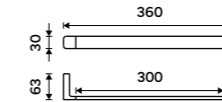

Novelties

MAB 29060-05

**Towel holder 360 mm**  
White matt.

Novelties

MAB 29035-05

**Towel holder 460 mm**  
White matt.

Novelties

MAB 29046-05