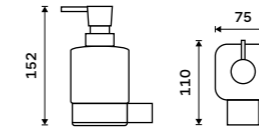

Soap dish
Ceramic. Black matt.

Ki-14059K-90