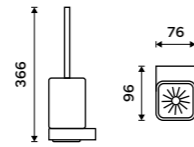

NK 30094CN-26