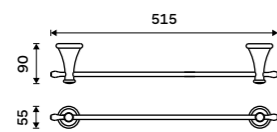

LA 19035-26

**Towel holder 515 mm**  
Chrome.

LA 19046-26

**Towel holder 635 mm**  
Chrome.

LA 19061-26

**Towel holder 250 mm**  
Chrome.

LA 19060-26

**Shelf 300 mm**  
Shelf made of white artificial stone.  
Chrome.