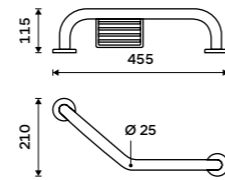

BM 7035LZ-18

**Grab bar 275 mm**  
Safety grab bar to bath or shower.  
Burnished stainless steel 1.4301.

BM 3035M-18

**Grab bar**  
Safety grab bar to bath or shower.  
Burnished stainless steel 1.4301.