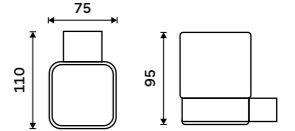

SPARE PARTS

1029Ki

1059Ki

1058Ki

1028T-90