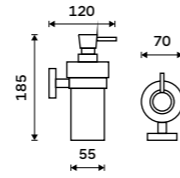

SPARE PARTS

Dispenser container
Ceramic.

1029KU

Dispenser container
Ceramic.

1029K-N

Pump
Brushed stainless steel.

1028L-10

Pump
Brass.

1028T-10

Pump
Brushed stainless steel.

1028L-10

Pump
Brass.

1028T-10