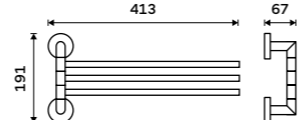

UN 13096N-26

**Swivel towel holder 413 mm**  
With two arms. Chrome.

UN 13096-26

**Swivel towel holder 413 mm**  
With three arms. Chrome.

UN 13096-3-26

**Hairdryer holder**  
Hole 95 mm. Chrome.

UN 13011-26