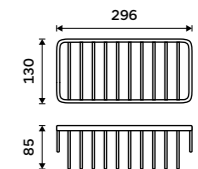

OP 108N-26

Wire soap dish
Shelf to bath or shower. High gloss.

OP 111N-26

Wire shelf
Shelf to bath or shower. High gloss.

OP 112N-26

Wire shelf
Shelf to bath or shower. High gloss.

OP 113N-26

Wire corner shelf
Shelf to bath or shower. High gloss.

AX 507-26

Wire corner shelf
Shelf to bath or shower. High gloss.

BO 303N-26

Wire shelf
Shelf to bath or shower. High gloss.

BO 312N-26

Wire shelf
Shelf to bath or shower. High gloss.

BO 313N-26