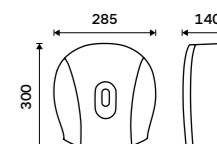

**Toilet paper dispenser**  
ABS plastic. Silver metallic.

HP 9555J-04

**Hygiene bag holder**  
ABS plastic. Chrome.

UN 9005P-26

**V-fold paper towel dispenser**  
ABS plastic. Silver metallic.

HP 9580-04

**Touchless sanitizer gel or soap dispenser**  
Volume 1200 ml. ABS plastic. White.