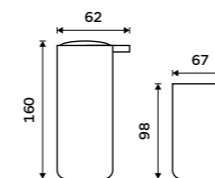

Soap dispenser with cup

Polyresin. Plastic pump - chrome. White matt.

OM 1605831-05