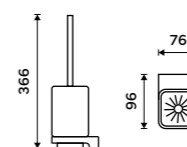

Toilet brush
Ceramic container. Chrome.
MA 29094KN-26