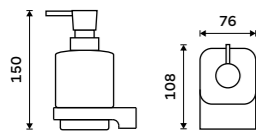

Soap dispenser
Satinated glass container. Brass pump.
Volume 290 ml. White matt.

Novelties
MAB 29031H-T-05