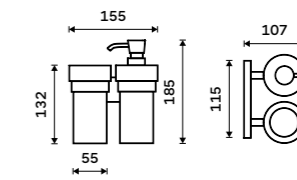

**Toothbrush holder**  
Ceramic cup. Chrome.

KE 22058KN-26

**Double toothbrush holder**  
Ceramic cups. Chrome.

KE 22058DKN-26

**Soap dispenser with cup**  
Ceramic containers. Plastic pump. Chrome.

KE 2205831KN-26