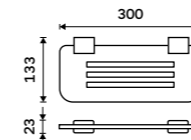

Ki-X330-90

Shelf IXI 400 mm
Satinated PLEXIGLAS, Black matt.