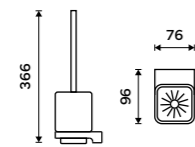

Toilet brush
Ceramic container. Black matt.

MAC 29094KN-90