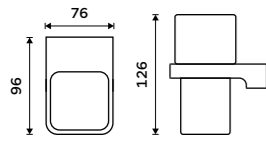

Toothbrush holder
Glass made of satinated glass. Chrome.

MA 29058C-26