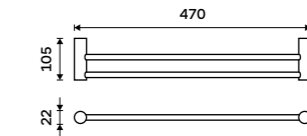

BR 11046D-26

Double towel holder 635 mm
Chrome.