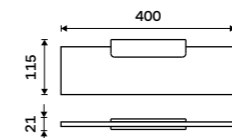

Shelf 400 mm

EXTRAWHITE satinated glass 8 mm. Black matt.

MAC 29091B-40-90