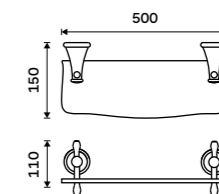

LA 19091UK-50-26

Shelf 500 mm
Clear glass. Chrome.