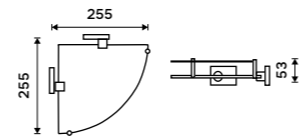

Shelf with rail 300 mm
EXTRAWHITE satinated glass 8 mm.
Chrome.

KE 22091BX-30-26