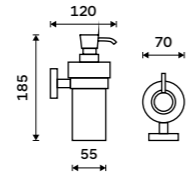

Soap dispenser
Satinated glass. Brass pump. Volume 250 ml. Chrome.

UN 13031W-T-26