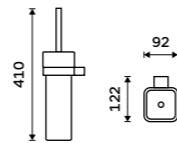

Toilet brush
Ceramic container. Chrome.

Ki 14094KN-HR-26