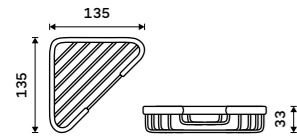

OP 101N-26

Wire shelf
Shelf to bath or shower. High gloss.

OP 102N-26

Wire shelf
Shelf to bath or shower. High gloss.

OP 106-26

Wire shelf
Shelf to bath or shower. High gloss.

OP 107-26

Wire corner shelf
Shelf to bath or shower. High gloss.

AX 506-26

TR 02-26

Double corner wire shelf
Shelf to bath or shower. High gloss.

OP 121D-26

Wire double shelf
Shelf to bath or shower. High gloss.

OP 123D-26

Wire shelf
Shelf to bath or shower. High gloss.