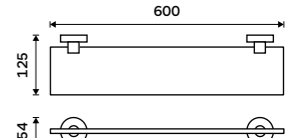

Shelf 600 mm

EXTRAWHITE satinated glass 8 mm. Brushed stainless steel.

UNM 13091B-60-10