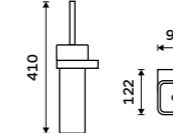

Toilet brush
Ceramic container. Chrome.

NK 30094KN-26