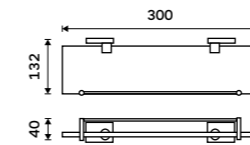

Shelf with rail 400 mm
EXTRAWHITE satinated glass 8 mm.
Chrome.

KE 22091BX-40-26