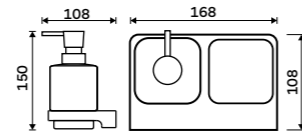

Soap dispenser and Toothbrush holder.
Ceramic. Chrome.
Novelties

MA 2905831K-T-26