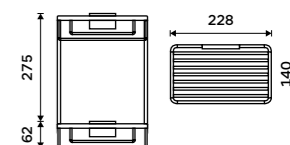

Ki 14017D-26