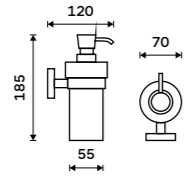

Soap dispenser
Ceramic container. Brass pump. Volume 250 ml. Chrome.

UN 13031KN-T-26