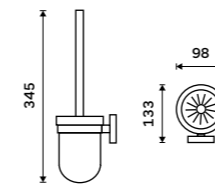

Toilet brush holder
Satinated glass container. Chrome.

UN 13094W-26