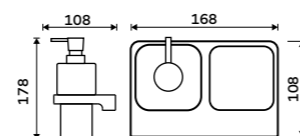

SPARE PARTS

1029H

1029C-Ki

1029C-Ki

1029H

1028T-90

1028T-90