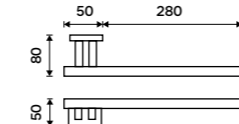

KE 22060P-26

Double towel holder 505 mm
Chrome.