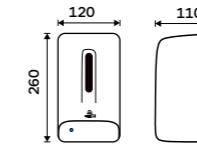

HPU 31S-DR-O

**Touchless sanitizer gel or soap dispenser**  
Volume 1000 ml. ABS plastic. White.

HPI 31S-M

**Touchless hand sanitizer dispenser**  
Volume 1000 ml. ABS plastic. White.

HPI 31S-DR

**Touchless sanitizer gel or soap dispenser**  
Volume 1000 ml. ABS plastic. White.