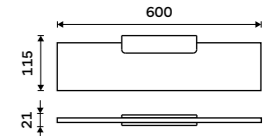

SPARE PARTS

Shelf glass 200 mm
EXTRAWHITE 8 mm.

1091B-20

Shelf glass 300 mm
EXTRAWHITE 8 mm.

1091B-30

Shelf glass 400 mm
EXTRAWHITE 8 mm.

1091B-40

Shelf glass 500 mm
EXTRAWHITE 8 mm.

1091B-50

Shelf glass 600 mm
EXTRAWHITE 8 mm.

1091B-60