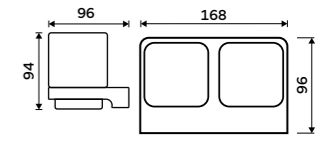

SPARE PARTS

1058H

1058C-Ki

Soap dish
Satinated glass.

1059C-Ki

SPARE PARTS

1058H

1058C-Ki