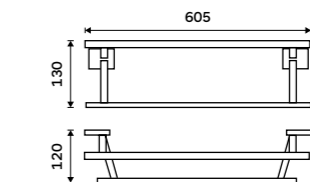

**Right towel holder 280 mm**  
Chrome.

KE 22060P-26

**Double towel holder 505 mm**  
Chrome.

KE 22046D-26

**Double towel holder 605 mm**  
Chrome.

KE 22061D-26

**Towel shelf 605 mm**  
With a rail for towel. Chrome.