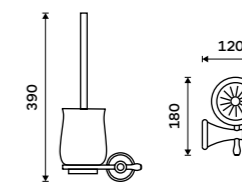

LA 19094K-65

Spare toilet paper holder
Antique brass.