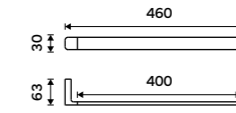

Novelties

MAB 29060-05

**Towel holder 360 mm**  
White matt.

Novelties

MAB 29035-05

**Towel holder 460 mm**  
White matt.

Novelties

MAB 29046-05