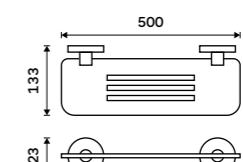

UN X350-26

Shelf 600 mm
Satinated PLEXIGLAS. Chrome.