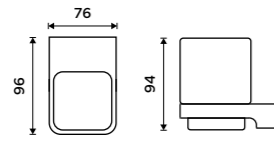

Soap dish
Satinated glass. Chrome.

MA 29059C-26