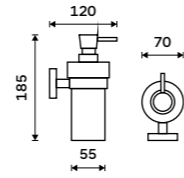

Soap dish
Satinated glass. Chrome.

UN 13059W-26