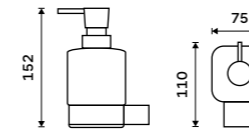

Soap dispenser
Satinated glass container. Brass pump. Volume 300 ml. Chrome.

Ki 14031C-T-26