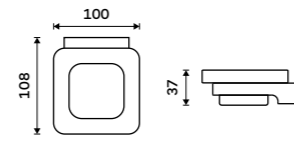

Toothbrush holder. Double cup.
Satinated glass. Chrome.

Novelties

MA 29058D-H-26