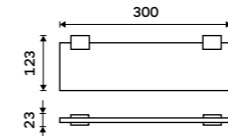

Shelf 400 mm
EXTRAWHITE satinated glass 8 mm.
Chrome.

Ki 14091B-40-26