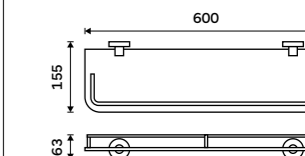

UN 13091AX-40-26

**Shelf with rail 500 mm**  
Satinated glass. Chrome.

UN 13091AX-50-26

**Shelf with rail 600 mm**  
Satinated glass. Chrome.

UN 13091AX-60-26

**SPARE PARTS**

**Corner shelf glass**  
Glass with rail.