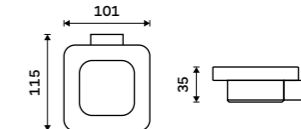

Toothbrush holder
Glass made of satinated glass. Chrome.

Ki 14058C-26