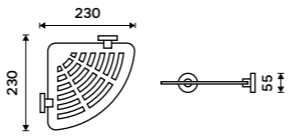

Corner shelf IXI

Satinated PLEXIGLAS. Brushed stainless steel.

UNM X211-10