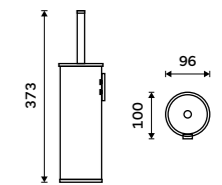

UN 13094W-26

**Toilet brush holder**  
Ceramic container. Chrome.

UN 13094K-26

**Toilet brush holder**  
All-metal. Free standing or it can be hung.  
Pull-out container. Chrome.

UN 13094E-26

**Toilet paper holder**  
Chrome.