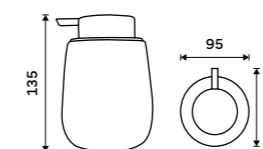

Toilet brush

Ceramic container. Taupe mat. Stainless steel handle.

Novelties

TA 3194-07