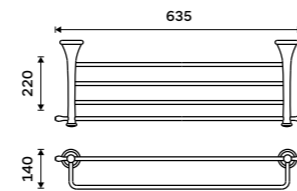

LA 19063-65