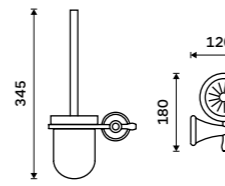

Novelties

LA 19094KU-80

Toilet brush
Ceramic container. Antique copper.