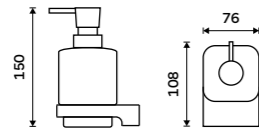

**Glass**  
Satinated glass.

1058C-Ki

**Soap dispenser**  
Ceramic container. Plastic pump. Volume 320 ml. Chrome.

MA 29031K-26

**Soap dispenser**  
Ceramic container. Brass pump. Volume 320 ml. Chrome.

MA 29031K-T-26