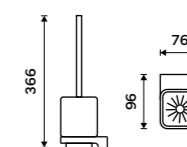

Toilet brush
Ceramic container. Chrome.
MA 29094KN-HR-26