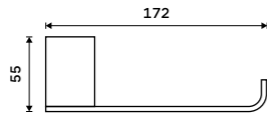

Ki 14055g-26

Toilet paper holder
Chrome.