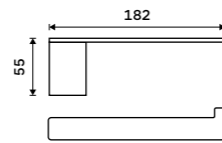

Ki 14055E-26

Toilet brush
Ceramic container. Chrome.

Ki 14094K-26