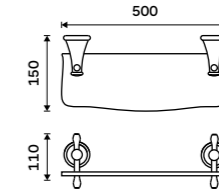

LA 19091UK-50-80

Shelf 500 mm
Clear glass. Antique copper.