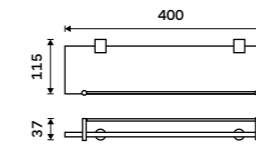

Shelf with rail 500 mm
EXTRAWHITE satinated glass 8 mm.
Chrome.

BR 11091BX-50-26