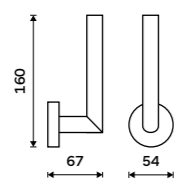

Spare toilet paper holder
Chrome.

UN 13055S-26