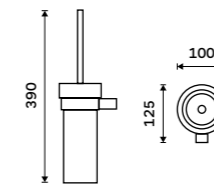

Toilet brush
Satinated glass container. Chrome brush.
Chrome + black matt.

NA 28094WN