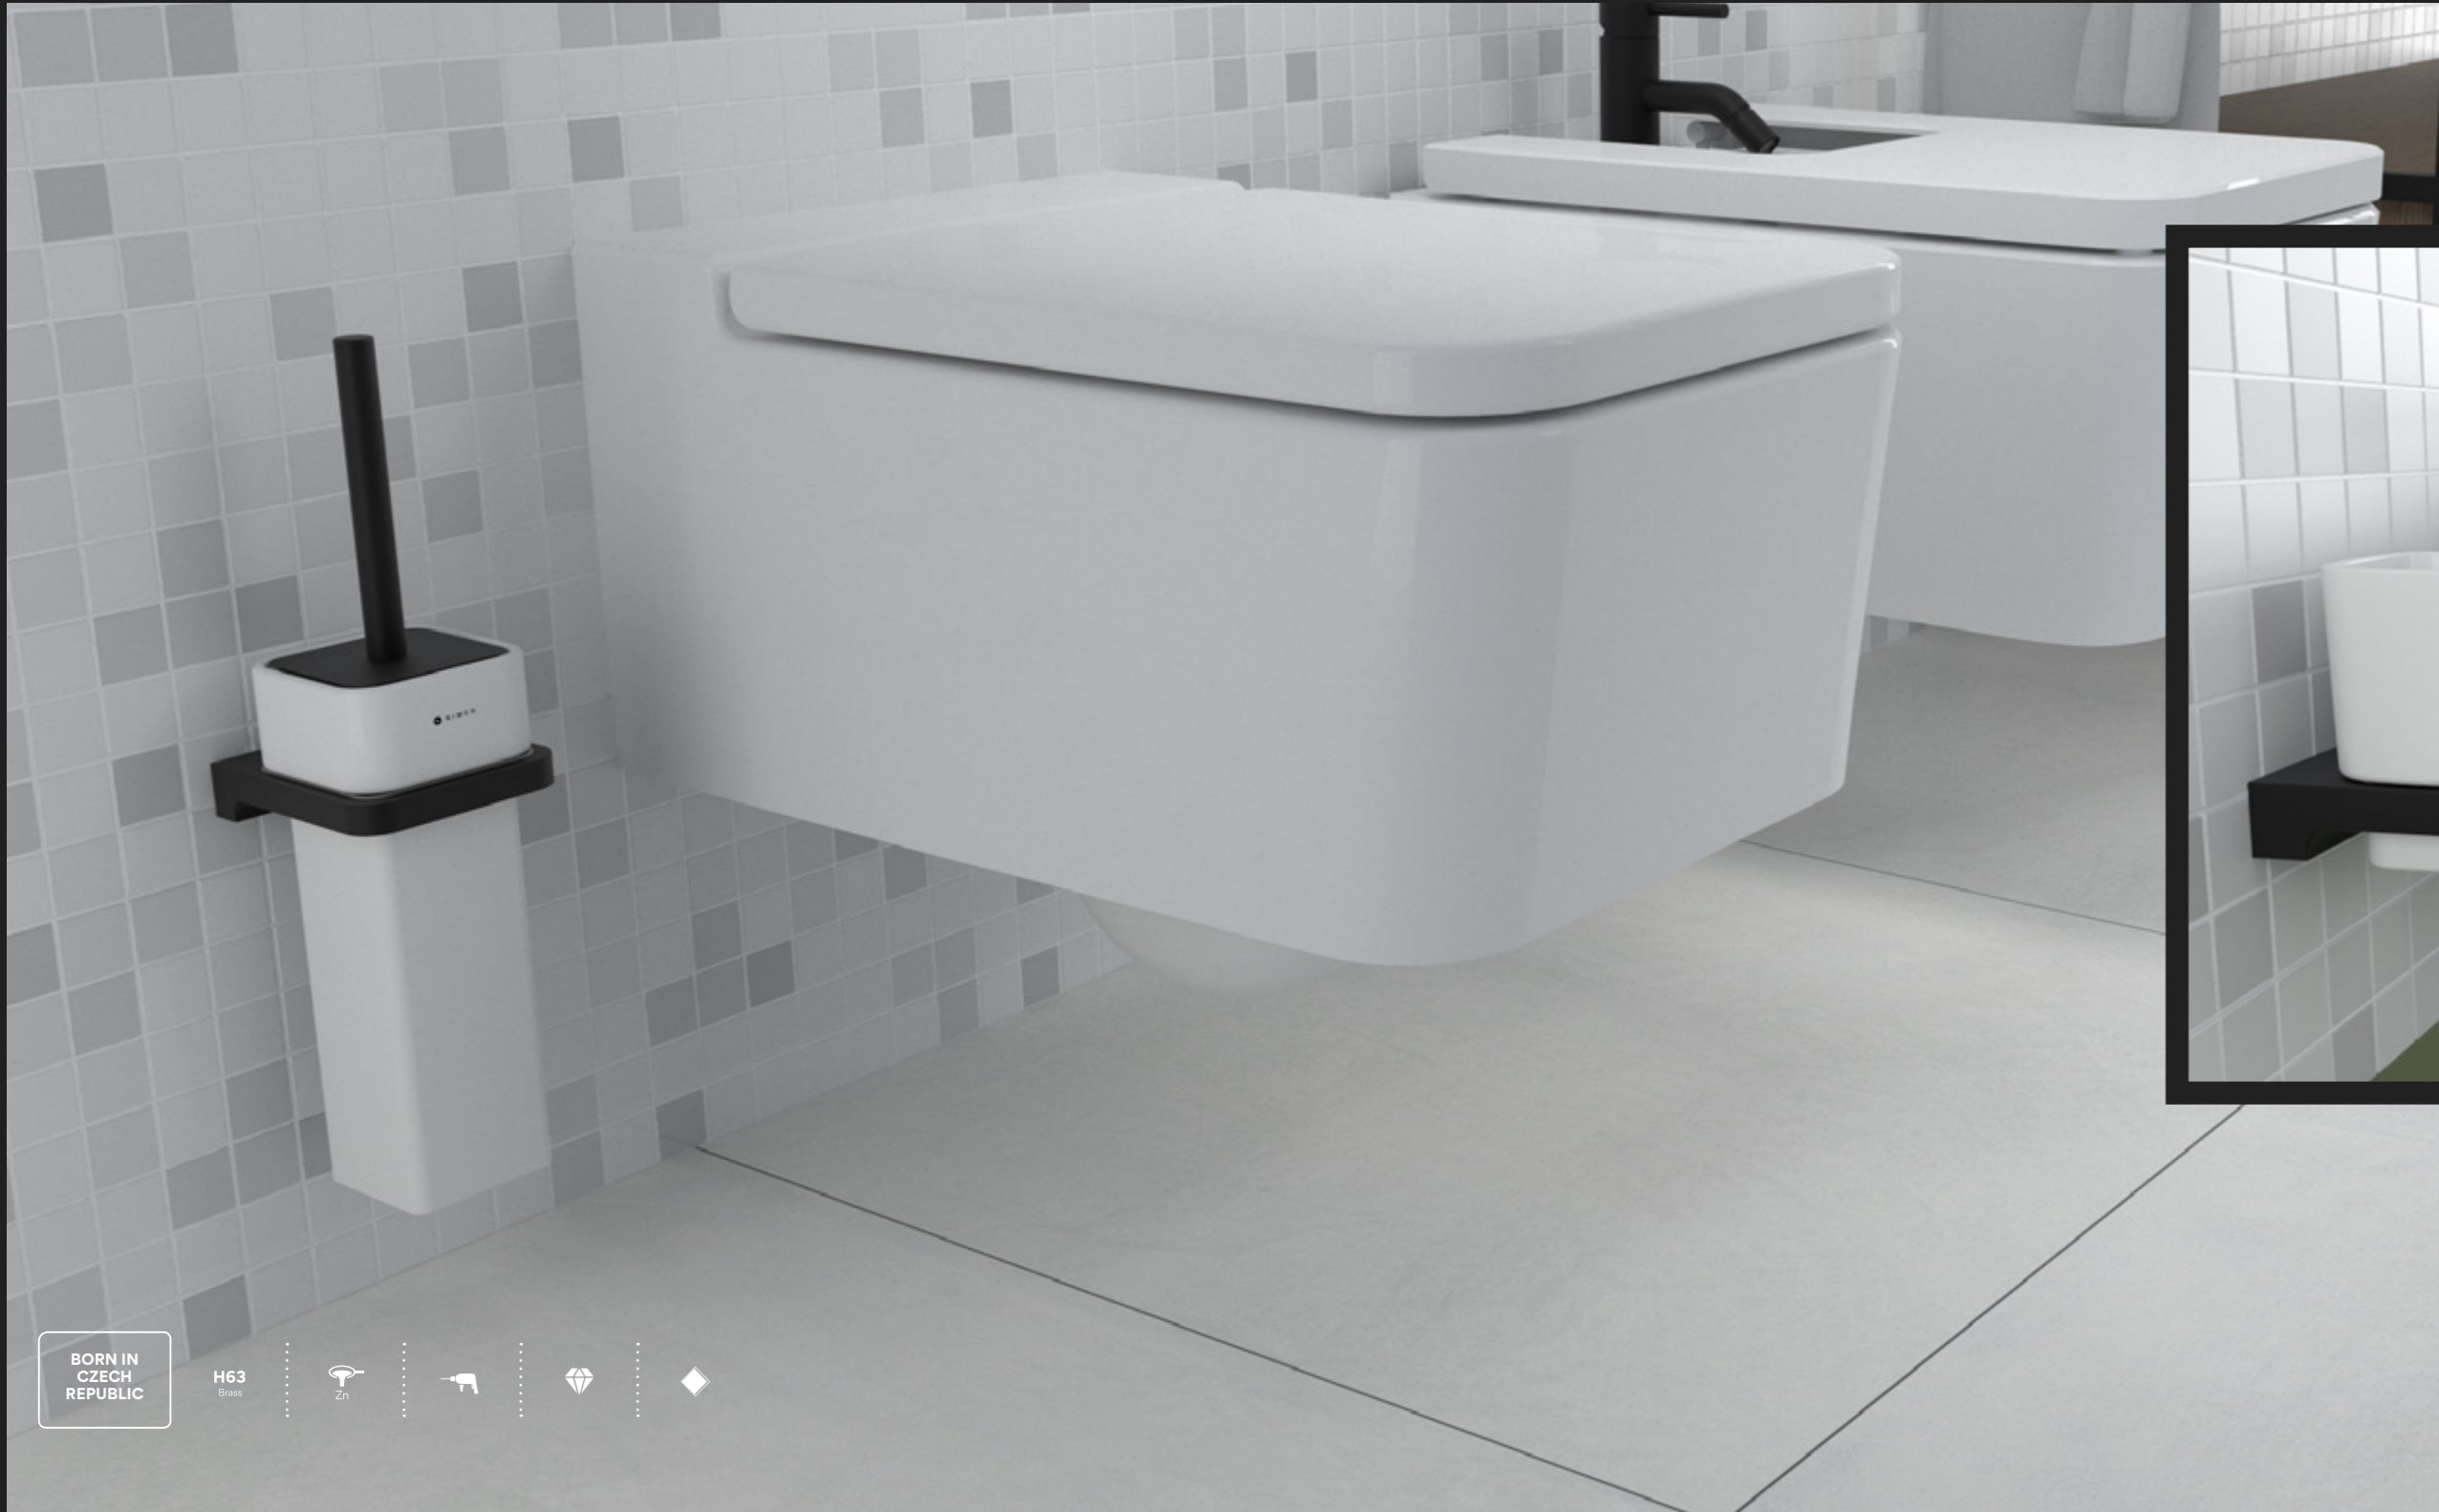

Maya

black

Black is still trendy in modern bathrooms and therefore we decided to include MAYA with black surface finish into our assortment. Sharp lines, round edges and black color bring your bathroom into perfection.

more at nimco.cz/en

- ▲ MAC 29031K-T-90, Soap dispenser
- ▲ MAC 29058DK-90, Toothbrush holder. Double cup.
- ◀ MAC 29094K-90, Toilet brush holder

BORN IN
CZECH
REPUBLIC

H63
Brass

Zn