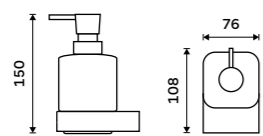

**Soap dispenser**  
Ceramic container. Brass pump. Volume 320 ml. Black matt.

NKC 30031K-T-90

**Soap dish**  
Ceramic. Black matt.

NKC 30059K-90

**Toothbrush holder**  
Ceramic cup. Black matt.

NKC 30058K-90