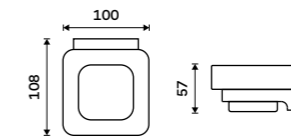

Toothbrush holder
Ceramic cup. Black matt.

MAC 29058K-90