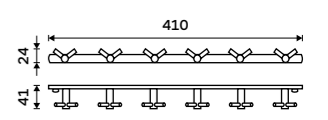

BR 11112-26

**Ring towel holder 200 mm**  
Chrome.

BR 11060L-26

**Towel holder 360 mm**  
Chrome.

BR 11035-26

**Towel holder 470 mm**  
Chrome.

BR 11046-26

**Double towel holder 470 mm**  
Chrome.