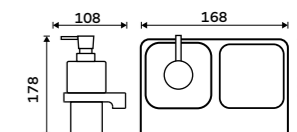

SPARE PARTS

1029H

1029C-Ki

1029C-Ki

1028Z-26

1028T-26

1028Z-26

1028T-26

1058Ki

1029C-Ki

1058Ki

1028Z-26

1028T-26

1028Z-26

1028T-26

1029H

1058H