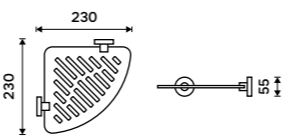

UN X212-26

Shelf 300 mm
Satinated PLEXIGLAS. Chrome.