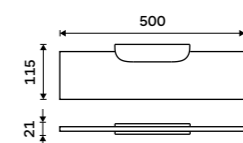

**Shelf IXI 400 mm**

Satinated PLEXIGLAS. Black matt.

NKC X340-C-90

**Shelf IXI 500 mm**

Satinated PLEXIGLAS. Black matt.

NKC X350-C-90

BORN IN  
CZECH  
REPUBLIC

H63  
Brass