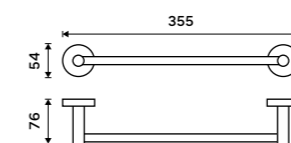

UNM 13053-10

**Hook**  
Brushed stainless steel.

UNM 13054-10

**Towel holder 355 mm**  
Brushed stainless steel.

UNM 13035-10

**Towel holder 505 mm**  
Brushed stainless steel.

UNM 13046-10

**Towel holder 655 mm**  
Brushed stainless steel.