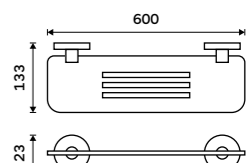

Shelf IXI 600 mm

Satinated PLEXIGLAS. Brushed stainless steel.

UNM X360-10