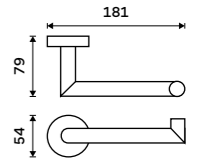

SPARE PARTS

1178WN-10

1178WN-1-10

1178WN-2-62

1178WB-2-62

1094KU

1094WN