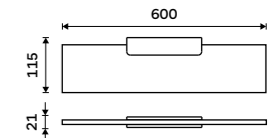

SPARE PARTS

Shelf glass 200 mm
EXTRAWHITE 8 mm.

1091B-20

Shelf glass 300 mm
EXTRAWHITE 8 mm.

1091B-30

Shelf glass 400 mm
EXTRAWHITE 8 mm.

1091B-40

Shelf glass 500 mm
EXTRAWHITE 8 mm.

1091B-50

Shelf glass 600 mm
EXTRAWHITE 8 mm.

1091B-60