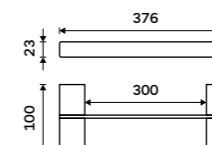

Ki 14035D-26

Double towel holder 476 mm
Chrome.