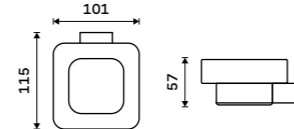

Toothbrush holder
Ceramic cup. Chrome.

Ki 14058K-26