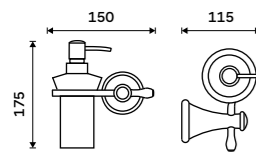

Novelties

LA 19031KU-65

Soap dispenser
Ceramic pump. Plastic pump. Volume 300 ml. Antique brass.