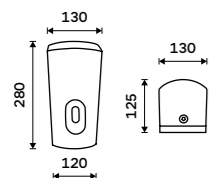

HP 9531S-DR-04

HP 9531S-M-04

SPARE PARTS

1028HP-DR

1028HP-M