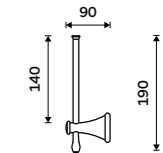

LA 19055R-65