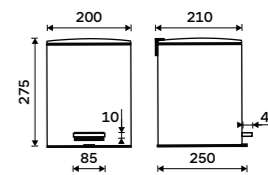

KOS 9005-90