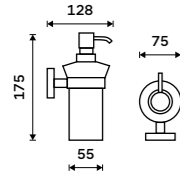

Soap dispenser
Ceramic container. Brass pump. Volume 280 ml. Brushed stainless steel.

Novelties
UNM 13031KU-T-10