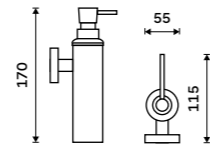

**Toothbrush cup**  
Ceramic.

1058K-N

**Soap dispenser**  
Metal tube. Volume approx. 150 ml.  
Chrome.

UN 13031MN-26

**Soap dispenser**  
Metal tube. Brass pump. Volume 150 ml.  
Chrome.

UN 13031MT-26

**SPARE PARTS**