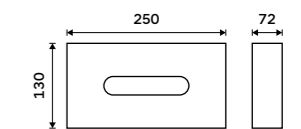

HPM 27004-10

**Tissue holder**  
For 100 pcs of tissues. Burnished stainless steel 1.4301.

UN 9010N-18

**Tissue holder**  
For 100 pcs of tissues. Brushed stainless steel 1.4301.

UN 9010N-10

**Hand sanitizer dispenser**  
Volume 1000 ml. ABS plastic. Silver metallic.