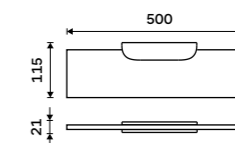

Shelf 600 mm
EXTRAWHITE satinated glass 8 mm.
Chrome.

NK 30091B-60-26