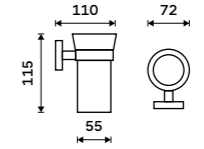

Toothbrush holder
Ceramic cup. Brushed stainless steel.

Novelties
UNM 13058KN-10