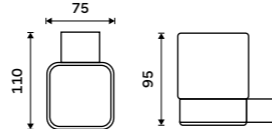

Soap dispenser
Satinated glass container. Plastic pump. Dispenser volume 300 ml. Chrome.

Ki 14031C-26