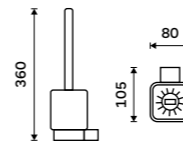

Toilet brush
Ceramic container. Chrome.

Ki 14094KN-26