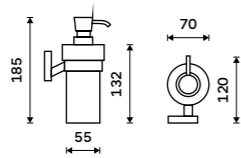

more at [nimco.cz/en](http://nimco.cz/en)

KE 22060L-26, Left towel holder 280 mm ▲

**Soap dispenser**  
Satinated glass container. Plastic pump.  
Dispenser volume 250 ml. Chrome.

KE 22031W-26

**Soap dispenser**  
Satinated glass. Brass pump. Volume 250 ml. Chrome.