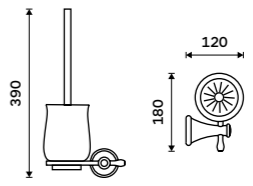

LA 19094K-80

Spare toilet paper holder
Antique copper.