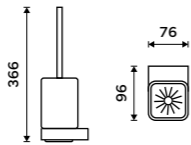

NKC 30094CN-90