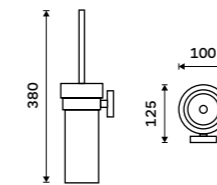

Toilet brush holder
Ceramic container. Chrome.

UN 13094K-26