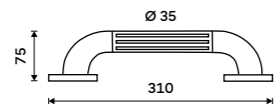

BM 1035M-05

**Plastic grab bar**  
Safety grab bar to bath or shower. Load bearing capacity up to 100 kg. White ABS plastic.

BM 1035-05

**Plastic grab bar**  
Safety grab bar to bath or shower. Load bearing capacity up to 100 kg. White ABS plastic.