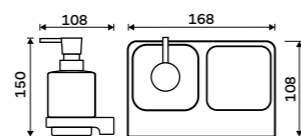

Soap dispenser and Toothbrush holder.
Satinated glass. Black matt.

Novelties

MAC 2905831H-T-90