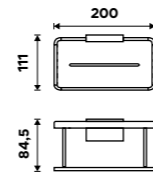

Shower Shelf
stainless steel 1.43001
Novelties

Ki 14015-B-26