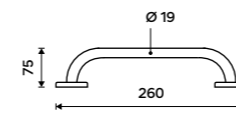

BM 3035M-18

Grab bar
Safety grab bar to bath or shower.
Burnished stainless steel 1.4301.