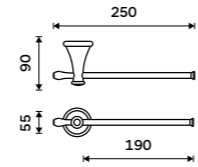

LA 19060-65

Shelf 300 mm
Shelf made of white artificial stone.
Antique brass.