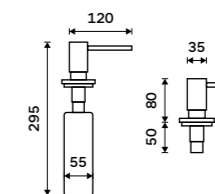

Soap or sanitizer gel dispenser
Diameter of pump head 30 mm. Brass.

UN 3031V-26