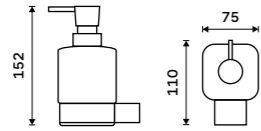

Soap dish
Satinated glass. Black matt.

Ki-14059C-90