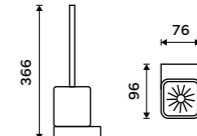

Toilet brush
Ceramic container. Black matt.

NKC 30094KN-HR-90