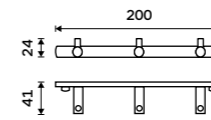

BR 11103-26

Rail with four single hooks
Chrome.