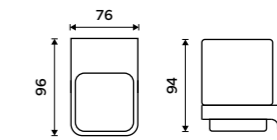

Toothbrush holder. Double cup.
Ceramic. Black matt.

Novelties

MAC 29058DK-90