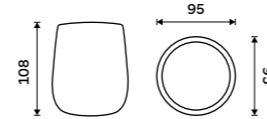

Soap dispenser
Ceramic container. Light gray matte.
Plastic pump. Volume 425 ml.
Novelties

TA 3131-04