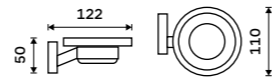

Toothbrush holder
Glass made of satinated glass. Chrome.

KE 22058W-26