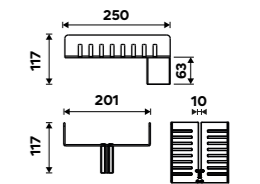

Shower Shelf
Aluminium
Novelties

2091-DL-25-90

Shower Shelf
Aluminium
Novelties