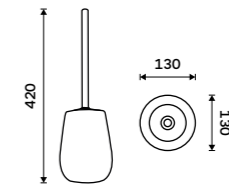

Set dispenser, cup, toilet brush
Ceramic containers. Light gray matte.
Plastic pump. Stainless steel brush handle.
Novelties

TA SET-04

SPARE PARTS

SPARE PARTS