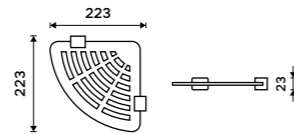

Ki-X211-90

Corner shelf IXI
Satinated PLEXIGLAS, Black matt.