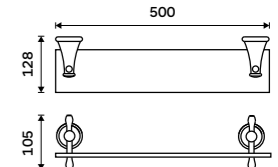

LA 19091UK-40-65

**Shelf 500 mm**  
Shelf made of white artificial stone.  
Antique brass.

LA 19091UK-50-65

**Shelf 500 mm**  
Clear glass. Antique brass.

LA 19091-65

**SPARE PARTS**

**Shelf glass 500 mm**  
Clear glass.