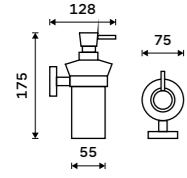

Soap dispenser
Ceramic container. Plastic pump. Volume 250 ml. Chrome.

UN 13031KN-26