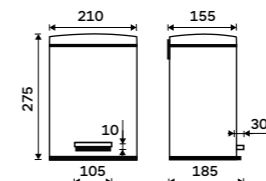

KOS 8005-05

Dust bin
Soft closing. Protection against fingerprints. Removable container 5 l.
Brushed S/S 1.4301.