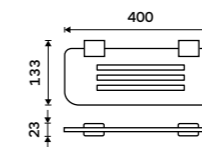

Ki X340-26

Shelf 500 mm
Satinated PLEXIGLAS, Chrome.