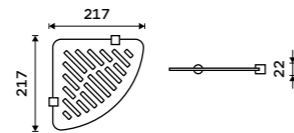

BR X212-26

Corner shelf IXI
Satinated PLEXIGLAS. Chrome.