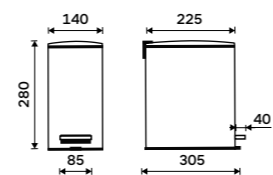

Novelties

KOS 11005-90

Dust bin
Soft closing. Protection against fingerprints. Removable container 5 l.
Polished stainless steel S/S 1.4301.