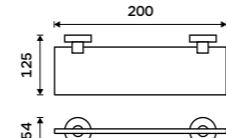

Shelf 200 mm

EXTRAWHITE satinated glass 8 mm. Brushed stainless steel.

UNM 13091B-20-10