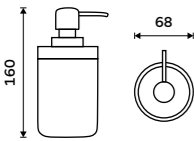

Cotton pad box
Polyresin, bamboo. Sand beige.

KO 24051-86