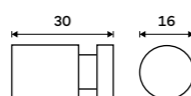

UNM 13054S-10

Hook
Brushed stainless steel.