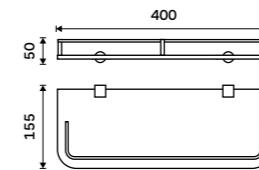

BR 11091AX-40-26

Shelf with rail 500 mm
Satinated glass. Chrome.