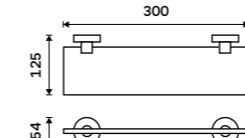

Shelf 400 mm
EXTRAWHITE satinated glass 8 mm.
Chrome.

UN 13091B-40-26