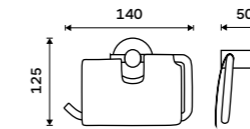

Toilet paper holder
Brushed stainless steel.

UNM 13055R-10