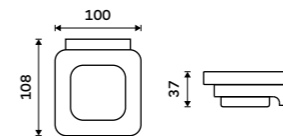

Toothbrush holder
Glass made of satinated glass. Black matt.

MAC 29058H-90