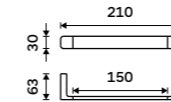

Novelties

MAB 29060-05

Towel holder 360 mm
White matt.