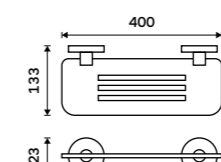

UN X340-26

Shelf 500 mm
Satinated PLEXIGLAS. Chrome.