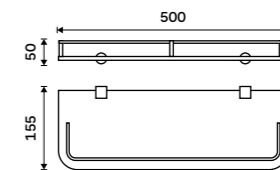

BR 11091AX-30-26

**Shelf with rail 400 mm**  
Satinated glass. Chrome.

BR 11091AX-40-26

**Shelf with rail 500 mm**  
Satinated glass. Chrome.

BR 11091AX-50-26

**Shelf with rail 600 mm**  
Satinated glass. Chrome.