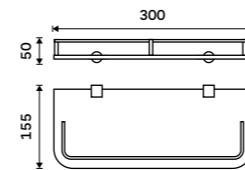

BR 11091AX-30-26

Shelf with rail 400 mm
Satinated glass. Chrome.