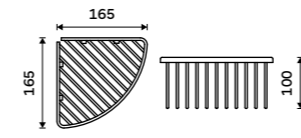

OP 101N-26

Wire shelf
Shelf to bath or shower. High gloss.

OP 102N-26

Wire shelf
Shelf to bath or shower. High gloss.

OP 106-26

Wire shelf
Shelf to bath or shower. High gloss.

OP 107-26

Wire corner shelf
Shelf to bath or shower. High gloss.

AX 506-26

TR 02-26

Double corner wire shelf
Shelf to bath or shower. High gloss.

OP 121D-26

Wire double shelf
Shelf to bath or shower. High gloss.

OP 123D-26

Wire shelf
Shelf to bath or shower. High gloss.