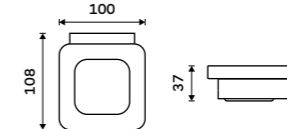

NK 30031C-26

**Soap dispenser**  
Satinated glass container. Brass pump.  
Volume 300 ml. Chrome.

NK 30031C-T-26

**Soap dish**  
Satinated glass. Chrome.

NK 30059C-26

**Toothbrush holder**  
Glass made of satinated glass. Chrome.