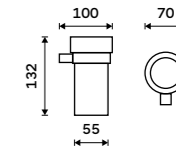

SPARE PARTS

1029KU

1029K-N

1028T-26

1028Y-26

1028T-26

SPARE PARTS

1058KU

1058K-N