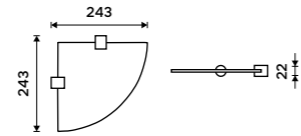

Shelf 200 mm
EXTRAWHITE satinated glass 8 mm.
Chrome.

BR 11091B-20-26