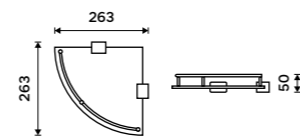

1091B-50

**Shelf glass 600 mm**  
EXTRAWHITE 8 mm.

1091B-60

**Corner shelf**  
Satinated glass. Chrome.

Ki 14091RA-26

**Shelf with rail 300 mm**  
Satinated glass. Chrome.

Ki 14091AX-30-26

**Shelf with rail 400 mm**  
Satinated glass. Chrome.