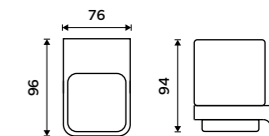

SPARE PARTS

1059C-Ki

1058H

1058C-Ki