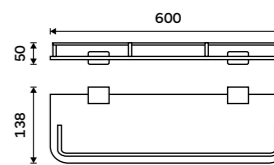

Ki 14091AX-40-26

**Shelf with rail 500 mm**  
Satinated glass. Chrome.

Ki 14091AX-50-26

**Shelf with rail 600 mm**  
Satinated glass. Chrome.

Ki 14091AX-60-26

SPARE PARTS

**Corner shelf glass**  
Glass with rail.