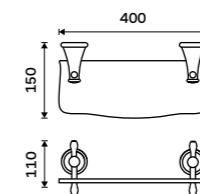

LA 19091UK-40-26

Shelf 500 mm
Shelf made of white artificial stone.
Chrome.