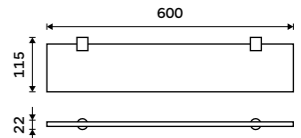

SPARE PARTS

1091RB

1091B-20

1091B-30

1091B-40

1091B-50

1091B-60