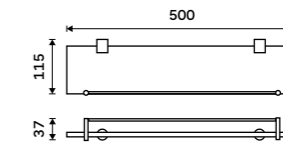

Shelf with rail 600 mm
EXTRAWHITE satinated glass 8 mm.
Chrome.

BR 11091BX-60-26