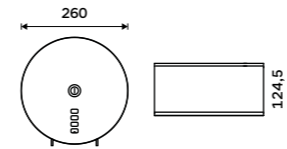

HPM 27055-10

Toilet paper holder with shelf
Stainless steel 1.4301. Brushed stainless steel.