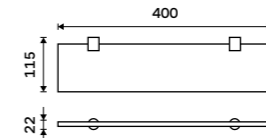

Shelf 500 mm
EXTRAWHITE satinated glass 8 mm.
Chrome.

BR 11091B-50-26