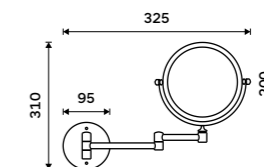

ZR 8992B-26

Magnifying cosmetic mirror
Swivel, adjustable, 15 cm, 3x magnifying.
Chrome.