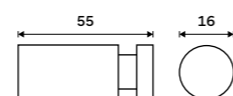

UNM 13061-10

**Hook**  
Brushed stainless steel.

UNM 13054S-10

**Hook**  
Brushed stainless steel.

UNM 13054L-10

**Swivel towel holder 413 mm**  
Brushed stainless steel.

UNM 13096-10

**Towel holder 655 mm**  
With a rail for towel. Brushed stainless steel.