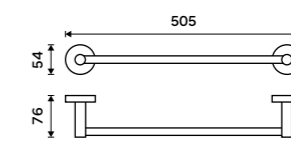

UNM 13053-10

**Hook**  
Brushed stainless steel.

UNM 13054-10

**Towel holder 355 mm**  
Brushed stainless steel.

UNM 13035-10

**Towel holder 505 mm**  
Brushed stainless steel.

UNM 13046-10

**Towel holder 655 mm**  
Brushed stainless steel.