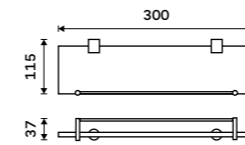

Shelf with rail 400 mm
EXTRAWHITE satinated glass 8 mm.
Chrome.

BR 11091BX-40-26