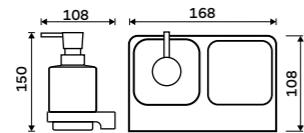

SPARE PARTS

1029Ki

1058Ki

1028T-90

1029Ki

1028T-90