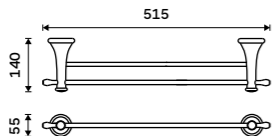

1091LA

**Single hook**  
Antique brass.

LA 19054-65

**Double towel holder 515 mm**  
Antique brass.

LA 19046D-65

**Double towel holder 635 mm**  
Antique brass.

LA 19061D-65

**Towel shelf 635 mm**  
With a rail for towel. Antique brass.