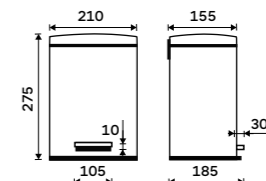

KOS 8005-10

Dust bin
Soft closing. Removable container 5 l.
Black matt.