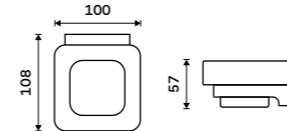

Toothbrush holder
Ceramic cup. Chrome.

MA 29058K-26