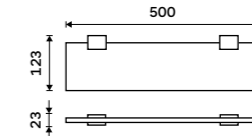

Shelf 600 mm
EXTRAWHITE satinated glass 8 mm.
Chrome.

Ki 14091B-60-26