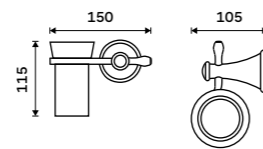

Novelties

LA 19058KU-65

Toothbrush holder
Ceramic cup. Antique brass.