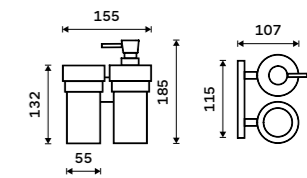

SPARE PARTS

1029W

1059W

1058W

SPARE PARTS

1028Y-26

1028T-26

1029W

1028Y-26

1028T-26