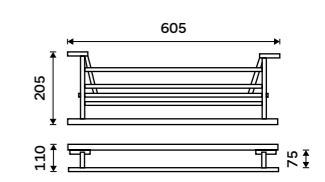

KE 22063-26