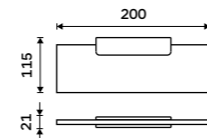

Shelf 300 mm

EXTRAWHITE satinated glass 8 mm. White matt.

Novelties

MAB 29091B-30-05