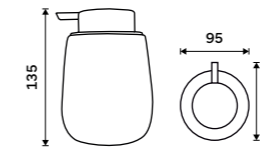

SPARE PARTS

1028TA-90

1178TA-90

1178TA-R-90

1178TA-3-90

1178TA-2-62

SPARE PARTS

1028TA-05

1178TA-05

1178TA-R-05

1178TA-3-05

1178TA-2-62