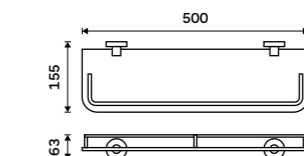

UN 13091AX-50-26

Shelf with rail 600 mm
Satinated glass. Chrome.