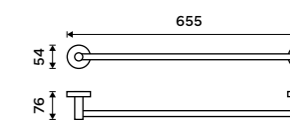

UNM 13061-10

Hook
Brushed stainless steel.