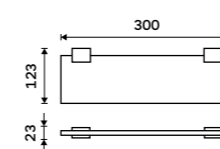

Ki-X330-C-90

Shelf IXI 400 mm
Satinated PLEXIGLAS, Black matt.