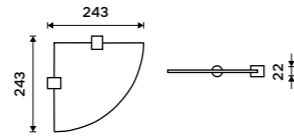

Shelf 200 mm
EXTRAWHITE satinated glass 8 mm.
Chrome.

BR 11091B-20-26