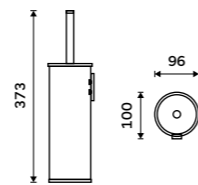

Toilet paper holder
Brushed stainless steel.

UNM 13055-10