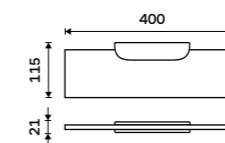

Shelf 500 mm
EXTRAWHITE satinated glass 8 mm.
Chrome.

NK 30091B-50-26