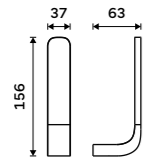

NK 30055R-26

Toilet brush
Satinated glass container. Chrome.