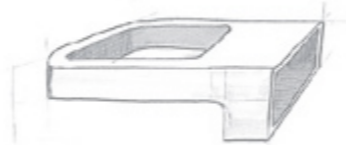

BORN IN
CZECH
REPUBLIC

H63
Brass

Zn

100%

100%

Maya

chrome

Unique series for everyone desiring the change which does not easily grows weary. MAYA was designed to stand out in each bathroom by its originality.

more at nimco.cz/en