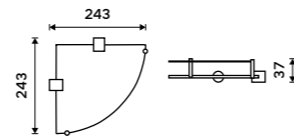

1091B-50

**Shelf glass 600 mm**  
EXTRAWHITE 8 mm.

1091B-60

**Corner shelf with rail**  
EXTRAWHITE satinated glass 8 mm.  
Chrome.

BR 11091RBX-26

**Shelf with rail 300 mm**  
EXTRAWHITE satinated glass 8 mm.  
Chrome.