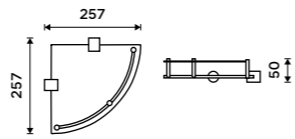

UN 1001S-25-26

**Rail for shelf 400 mm**  
Maximal glass thickness 8 mm. Chrome.

UN 1001S-40-26

**Corner shelf with rail**  
Satinated glass. Chrome.

BR 11091RA-26

**Shelf with rail 300 mm**  
Satinated glass. Chrome.