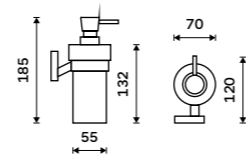

Toothbrush holder
Ceramic cup. Chrome.

KE 22058KN-26