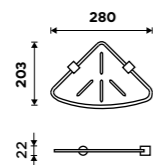

BR X208-26

Corner shelf IXI
Satinated PLEXIGLAS. Chrome.