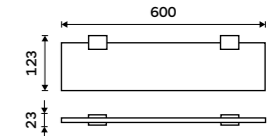

Individual shelf holders
For glass maximally 8 mm thick. Chrome.

Ki 14091BS-26

Corner shelf
EXTRAWHITE satinated glass 8 mm.
Chrome.

Ki 14091RB-26

Shelf 200 mm
EXTRAWHITE satinated glass 8 mm.
Chrome.

Ki 14091B-1U-20-26

Shelf 300 mm
EXTRAWHITE satinated glass 8 mm.
Chrome.

Ki 14091B-30-26

Shelf 400 mm
EXTRAWHITE satinated glass 8 mm.
Chrome.

Ki 14091B-40-26

Shelf 500 mm
EXTRAWHITE satinated glass 8 mm.
Chrome.

Ki 14091B-50-26

Shelf 600 mm
EXTRAWHITE satinated glass 8 mm.
Chrome.

Ki 14091B-60-26

SPARE PARTS

1091RB

1091B-20

1091B-30

1091B-40

1091B-50

1091B-60

Corner shelf
Satinated glass. Chrome.

Ki 14091RA-26

Shelf with rail 300 mm
Satinated glass. Chrome.

Ki 14091AX-30-26

Shelf with rail 400 mm
Satinated glass. Chrome.

Ki 14091AX-40-26

Shelf with rail 500 mm
Satinated glass. Chrome.

Ki 14091AX-50-26

Shelf with rail 600 mm
Satinated glass. Chrome.

Ki 14091AX-60-26

SPARE PARTS

1091RA-26

1091AX-30-26

1091AX-40-26

1091AX-50-26

1091AX-60-26