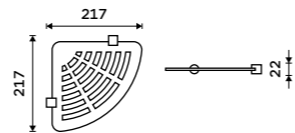

BR X211-26

Shelf 300 mm
Satinated PLEXIGLAS. Chrome.