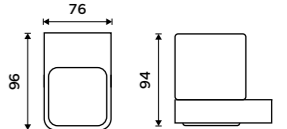

SPARE PARTS

1029H

1029C-Ki

1029C-Ki

1059C-Ki

1058H

1058C-Ki

1028Z-26

1028T-26

1028Z-26

1028T-26