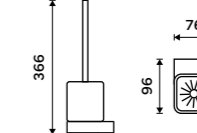

Toilet brush
Ceramic container. Chrome.

NK 30094KN-HR-26