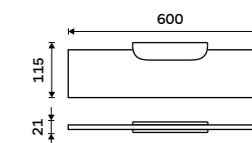

SPARE PARTS

Shelf glass 200 mm
EXTRAWHITE 8 mm.

1091B-20

Shelf glass 300 mm
EXTRAWHITE 8 mm.

1091B-30

Shelf glass 400 mm
EXTRAWHITE 8 mm.

1091B-40

Shelf glass 500 mm
EXTRAWHITE 8 mm.

1091B-50

Shelf glass 600 mm
EXTRAWHITE 8 mm.

1091B-60