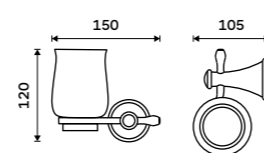

LA 19058K-65

Toilet brush
Ceramic container. Antique brass.