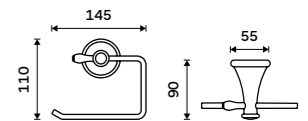

Toilet brush container
Ceramic. White.

LA 19055-26