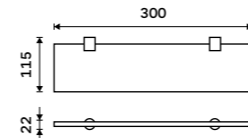

Shelf 400 mm
EXTRAWHITE satinated glass 8 mm.
Chrome.

BR 11091B-40-26