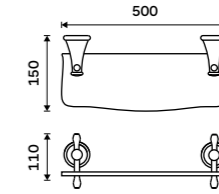

LA 19091UK-50-65

Shelf 500 mm
Clear glass. Antique brass.