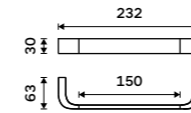

NK 30060-26

Towel holder 382 mm
Chrome.