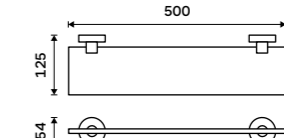

Shelf 500 mm

EXTRAWHITE satinated glass 8 mm. Brushed stainless steel.

UNM 13091B-50-10