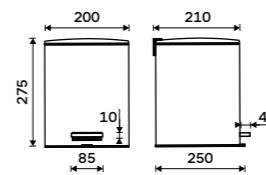

KOS 9005-05

Dust bin
Soft closing. Protection against fingerprints. Removable container 5 l.
Brushed S/S 1.4301.