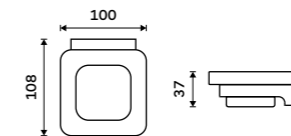

1029C-Ki

**Dispenser container**  
Satinated glass.

1029H

**Soap dispenser pump.**  
Brass. White matt.

1028T-05

**Soap dish**  
Satinated glass. White matt.

**Novelties**  
MAB 29059C-05

**Toothbrush holder**  
Glass made of satinated glass. White matt.