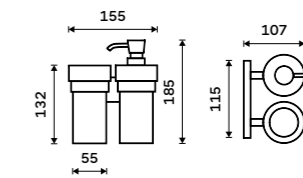

Soap dispenser with glass
Satinated glass container. Brass pump. Chrome.

KE 2205831W-T-26