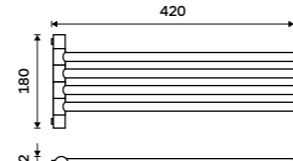

BR 11096-4-26