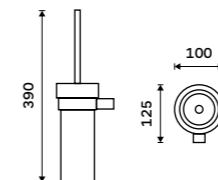

Toilet brush
Satinated glass container. Chrome.

BR 11094WN-26