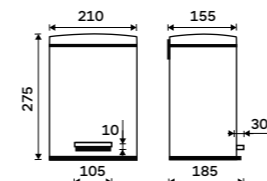

Novelties

KOS 8005-18

Dust bin
Dust bin with removable container.
Volume 5 l. White matt.