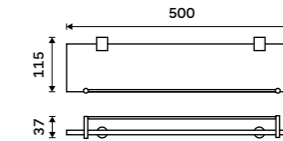

BR 11091BX-30-26

**Shelf with rail 400 mm**  
EXTRAWHITE satinated glass 8 mm.  
Chrome.

BR 11091BX-40-26

**Shelf with rail 500 mm**  
EXTRAWHITE satinated glass 8 mm.  
Chrome.

BR 11091BX-50-26

**Shelf with rail 600 mm**  
EXTRAWHITE satinated glass 8 mm.  
Chrome.