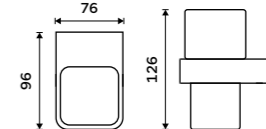

Toothbrush holder
Glass made of satinated glass. Black matt.

NKC 30058C-90