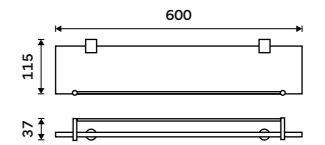

SPARE PARTS

1091RB

UN 1001SR-26

SPARE PARTS

1091B-30

1091B-40

1091B-50

1091B-60

UN 1001S-25-26

UN 1001S-40-26