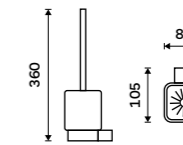

Toilet brush
Satinated glass container. Black matt.

Ki-14094CN-HR-90