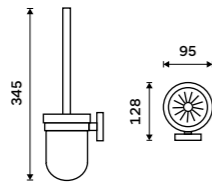

Toilet brush holder
Satinated glass container. Brushed stainless steel.

UNM 13094WN-10