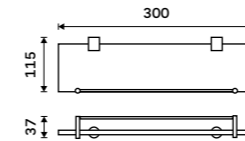

Shelf with rail 400 mm
EXTRAWHITE satinated glass 8 mm.
Chrome.

BR 11091BX-40-26