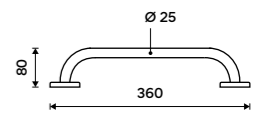

BM 7035C-26

Plastic grab bar
Safety grab bar to bath or shower. Load bearing capacity up to 100 kg. White ABS plastic.