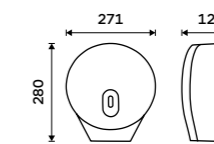

**Toilet paper dispenser**  
ABS plastic. Silver metallic.

HP 9555J-04

**Hygiene bag holder**  
ABS plastic. Chrome.

UN 9005P-26

**V-fold paper towel dispenser**  
ABS plastic. Silver metallic.

HP 9580-04

**Touchless sanitizer gel or soap dispenser**  
Volume 1200 ml. ABS plastic. White.