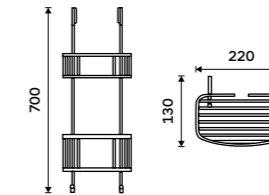

OP 101N-26

Wire shelf
Shelf to bath or shower. High gloss.

OP 102N-26

Wire shelf
Shelf to bath or shower. High gloss.

OP 106-26

Wire shelf
Shelf to bath or shower. High gloss.

OP 107-26

Wire corner shelf
Shelf to bath or shower. High gloss.

AX 506-26

TR 02-26

Double corner wire shelf
Shelf to bath or shower. High gloss.

OP 121D-26

Wire double shelf
Shelf to bath or shower. High gloss.

OP 123D-26

Wire shelf
Shelf to bath or shower. High gloss.