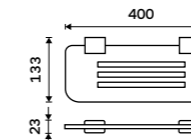

Ki-X340-90

Shelf IXI 500 mm
Satinated PLEXIGLAS, Black matt.