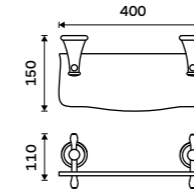

LA 19091UK-40-80

Shelf 500 mm
Shelf made of white artificial stone.
Antique copper.