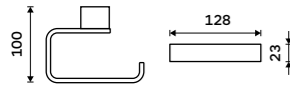

Toilet paper holder
Black matt.

Ki-14055g-90