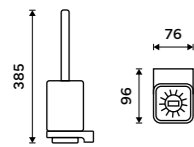

Toilet brush
Satinated glass container. Black matt.

MAC 29094CN-90