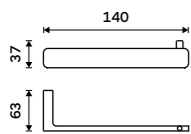

**Toilet brush container**  
Ceramic.  
1094KN

**Spare toilet paper holder**  
White matt.

Novelties

MAB 29055R-05

**Toilet paper holder**  
White matt.

Novelties

MAB 29055-05

**Towel holder 210 mm**  
White matt.