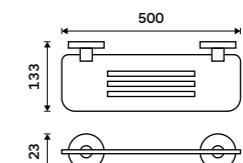

Shelf IXI 500 mm

Satinated PLEXIGLAS. Brushed stainless steel.

UNM X350-10