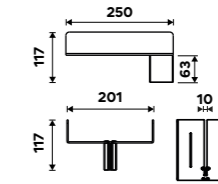

Shower Shelf
Aluminium
Novelties

2091-DJ-25-90