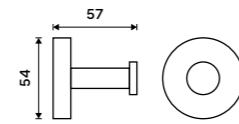

UN 13054N-26

Holder with 5 hooks
Chrome.