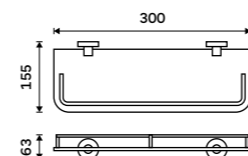

**Double shelf**  
Satinated glass. Chrome.

UN 13092CX-26

**Corner shelf with rail**  
Satinated glass. Chrome.

UN 13091RA-26

**Shelf with rail 300 mm**  
Satinated glass. Chrome.

UN 13091AX-30-26

**Shelf with rail 400 mm**  
Satinated glass. Chrome.