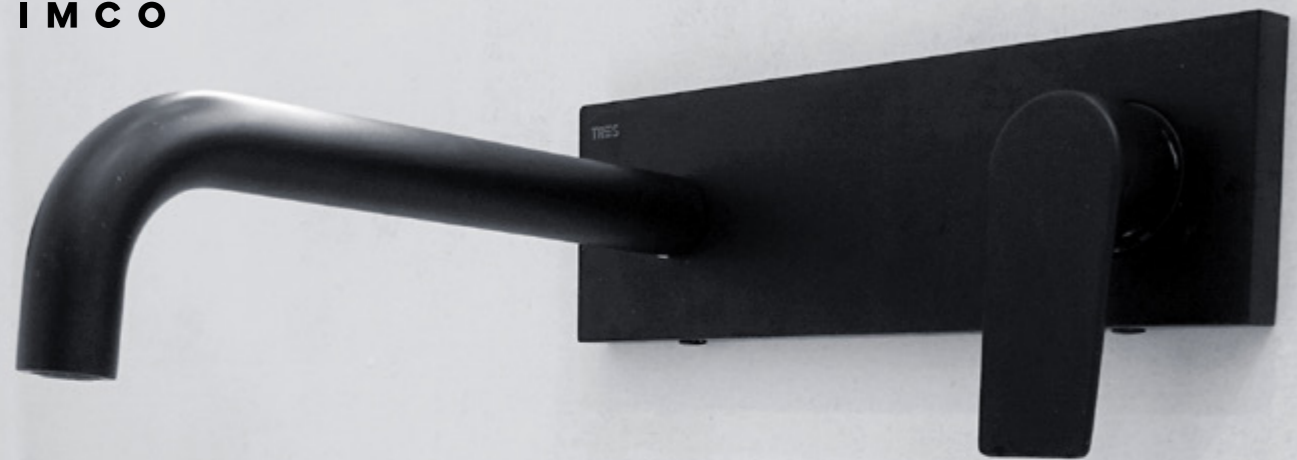

Built-in dispensers

chrome / black

Bathroom basins and kitchen sinks, these are undoubtedly the most often used fittings of your house. Your time and work will be saved by using built-in soap dispenser or washing-up liquid dispenser.

more at nimco.cz/en