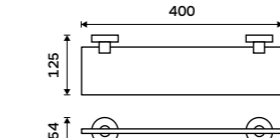

Shelf 500 mm
EXTRAWHITE satinated glass 8 mm.
Chrome.

UN 13091B-50-26