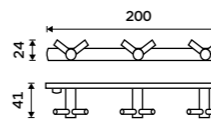

BR 11106-26

Rail with four double hooks
Chrome.