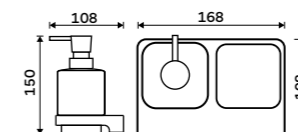

Soap dispenser and Toothbrush holder.
Satinated glass. Chrome.

Novelties

MA 2905831H-26