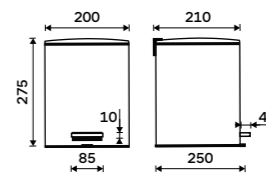

KOS 9005-10

Dust bin
Soft closing. Removable container 5 l.
Black matt.