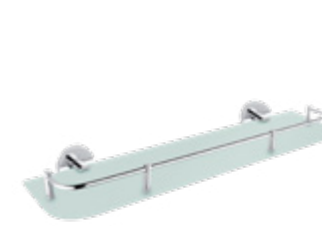

UN 13091AX-40-26

Shelf with rail 500 mm
Satinated glass. Chrome.