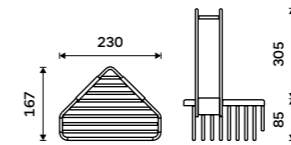

Ki 14003H-26

Wire shelf
For hanging to shower. Chrome.