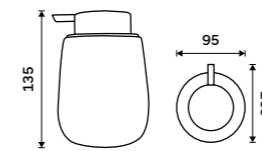

Toilet brush
Ceramic container. Light gray matte.
Stainless steel handle.
Novelties

TA 3194-04