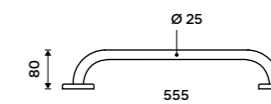

BM 7435-18

Grab bar 650 mm
Safety grab bar to bath or shower.
Burnished stainless steel 1.4301.