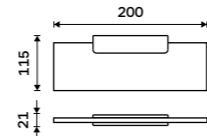

MA 29098-26

**Individual shelf holder**  
For glass maximally 8 mm thick. Chrome.

MA 29091BS-26

**Shelf 200 mm**  
EXTRAWHITE satinated glass 8 mm.  
Chrome.

MA 29091B-20-26

**Shelf 300 mm**  
EXTRAWHITE satinated glass 8 mm.  
Chrome.