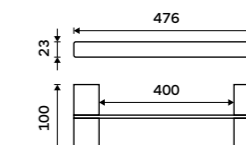

Ki 14046D-26

Double towel holder 626 mm
Chrome.