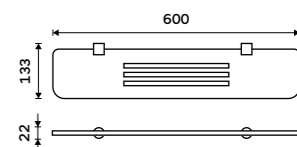

Corner shelf with rail
Satinated glass. Chrome.

BR 11091RA-26

Shelf with rail 300 mm
Satinated glass. Chrome.

BR 11091AX-30-26

Shelf with rail 400 mm
Satinated glass. Chrome.

BR 11091AX-40-26

Shelf with rail 500 mm
Satinated glass. Chrome.

BR 11091AX-50-26

Shelf with rail 600 mm
Satinated glass. Chrome.

BR 11091AX-60-26

SPARE PARTS

1091RA-26

1091AX-30-26

1091AX-40-26

1091AX-50-26

1091AX-60-26

Corner shelf IXI
Satinated PLEXIGLAS. Chrome.
Novelties

BR X208-26

Corner shelf IXI
Satinated PLEXIGLAS. Chrome.

BR X212-26

Corner shelf IXI
Satinated PLEXIGLAS. Chrome.

BR X211-26

Shelf 300 mm
Satinated PLEXIGLAS. Chrome.

BR X330-26

Shelf 400 mm
Satinated PLEXIGLAS. Chrome.

BR X340-26

Shelf 500 mm
Satinated PLEXIGLAS. Chrome.

BR X350-26

Shelf 600 mm
Satinated PLEXIGLAS. Chrome.

BR X360-26