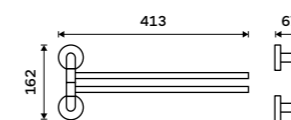

UNM 13061-10

**Hook**  
Brushed stainless steel.

UNM 13054S-10

**Hook**  
Brushed stainless steel.

UNM 13054L-10

**Swivel towel holder 413 mm**  
Brushed stainless steel.

UNM 13096-10

**Towel holder 655 mm**  
With a rail for towel. Brushed stainless steel.