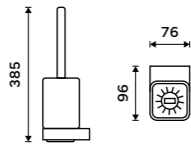

NKC 30094CN-HR-90

Toilet brush
Satinated glass container. Black matt.