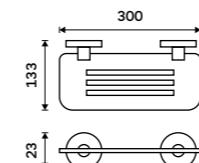

Shelf IXI 300 mm

Satinated PLEXIGLAS. Brushed stainless steel.

UNM X330-10