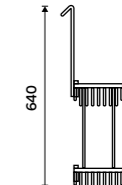

Ki 14001H-26

**Wire corner shelf**  
For hanging to shower. Chrome.

Ki 14003H-26

**Wire shelf**  
For hanging to shower. Chrome.

Ki 14015H-26

**Wire double shelf**  
For hanging to shower. Chrome.

Ki 14017D-H-26