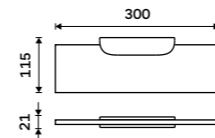

**Shelf 200 mm**

EXTRAWHITE satinated glass 8 mm. Black matt.

NKC 30091B-20-90

**Shelf 300 mm**

EXTRAWHITE satinated glass 8 mm. Black matt.

NKC 30091B-30-90

**Shelf 400 mm**

EXTRAWHITE satinated glass 8 mm. Black matt.