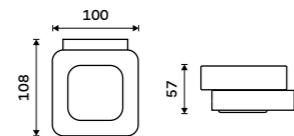

**Soap dispenser**  
Ceramic container. Brass pump. Volume 320 ml. Black matt.

NKC 30031K-T-90

**Soap dish**  
Ceramic. Black matt.

NKC 30059K-90

**Toothbrush holder**  
Ceramic cup. Black matt.

NKC 30058K-90