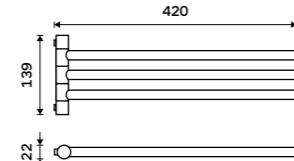

BR 11046D-26

**Double towel holder 635 mm**  
Chrome.

BR 11061D-26

**Swivel towel holder 420 mm**  
With two arms. Chrome.

BR 11096-26

**Swivel towel holder 420 mm**  
With three arms. Chrome.

BR 11096-3-26