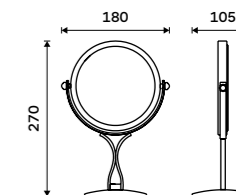

ZR 8992B-26

**Magnifying cosmetic mirror**  
Swivel, adjustable, 15 cm, 3x magnifying.  
Chrome.

ZR 6992N-26

**Magnifying cosmetic mirror**  
Swivel, adjustable, 15 cm, 3x magnifying.  
Chrome.

ZR 3892B-26