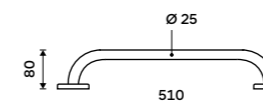

BM 7335-18

Grab bar
Safety grab bar to bath or shower.
Burnished stainless steel 1.4301.