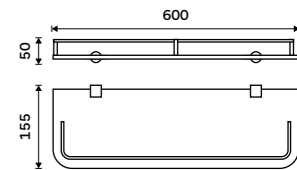

BR 11091AX-60-26