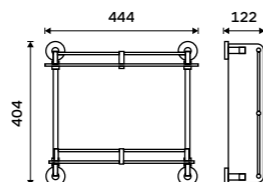

UN 13092CX-26