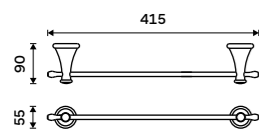

LA 19035-26

**Towel holder 515 mm**  
Chrome.

LA 19046-26

**Towel holder 635 mm**  
Chrome.

LA 19061-26

**Towel holder 250 mm**  
Chrome.

LA 19060-26

**Shelf 300 mm**  
Shelf made of white artificial stone.  
Chrome.