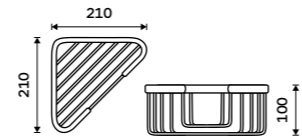

OP 101N-26

Wire shelf
Shelf to bath or shower. High gloss.

OP 102N-26

Wire shelf
Shelf to bath or shower. High gloss.

OP 106-26

Wire shelf
Shelf to bath or shower. High gloss.

OP 107-26

Wire corner shelf
Shelf to bath or shower. High gloss.

AX 506-26

TR 02-26

Double corner wire shelf
Shelf to bath or shower. High gloss.

OP 121D-26

Wire double shelf
Shelf to bath or shower. High gloss.

OP 123D-26

Wire shelf
Shelf to bath or shower. High gloss.