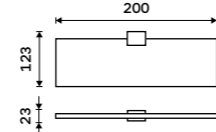

Shelf 300 mm

EXTRAWHITE satinated glass 8 mm.
Black matt.

Ki-14091B-30-90