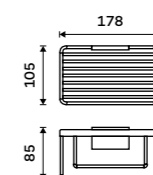

Ki 14015-26

Wire double shelf
EASYCLEAN system for easy taking off and cleaning. Chrome.