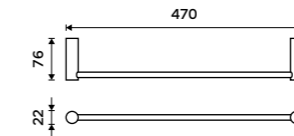

BR 11112-26

**Ring towel holder 200 mm**  
Chrome.

BR 11060L-26

**Towel holder 360 mm**  
Chrome.

BR 11035-26

**Towel holder 470 mm**  
Chrome.

BR 11046-26

**Double towel holder 470 mm**  
Chrome.