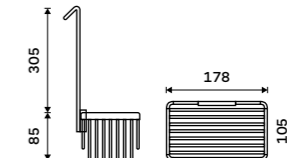

Ki 14001H-26

**Wire corner shelf**  
For hanging to shower. Chrome.

Ki 14003H-26

**Wire shelf**  
For hanging to shower. Chrome.

Ki 14015H-26

**Wire double shelf**  
For hanging to shower. Chrome.

Ki 14017D-H-26