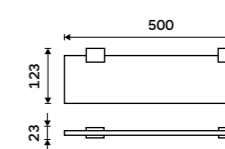

Ki-X350-C-90

Shelf 600 mm
Satinated PLEXIGLAS, Black matt.