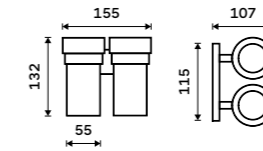

Soap dispenser with glass
Satinated glass container. Plastic pump. Chrome.

KE 2205831W-26