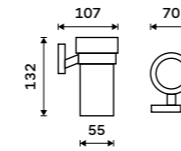

Double toothbrush holder
Ceramic cups. Chrome.

KE 22058DKN-26