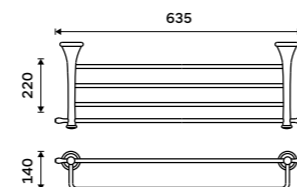

**Double towel holder 515 mm**  
Antique copper.

LA 19046D-80

**Double towel holder 635 mm**  
Antique copper.

LA 19061D-80

**Towel shelf 635 mm**  
With a rail for towel. Antique copper.

LA 19063-80

LADA FREE  
STANDING