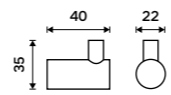

BR 11054-26

Rail with three single hooks
Chrome.