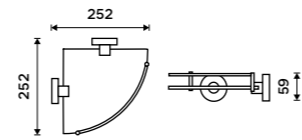

SPARE PARTS

1091RB

UN 1001SR-26