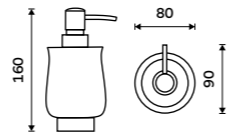

Toilet brush
Handle Chrome.

1094LA-26