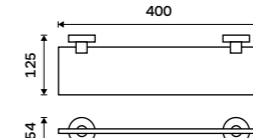

Shelf 400 mm

EXTRAWHITE satinated glass 8 mm. Brushed stainless steel.

UNM 13091B-40-10