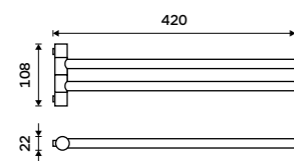

BR 11046D-26

**Double towel holder 635 mm**  
Chrome.

BR 11061D-26

**Swivel towel holder 420 mm**  
With two arms. Chrome.

BR 11096-26

**Swivel towel holder 420 mm**  
With three arms. Chrome.

BR 11096-3-26