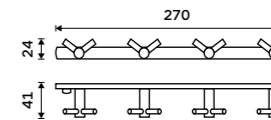

BR 11108-26

Rail with six double hooks
Chrome.