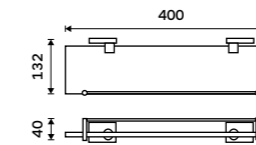

Shelf with rail 500 mm
EXTRAWHITE satinated glass 8 mm.
Chrome.

KE 22091BX-50-26