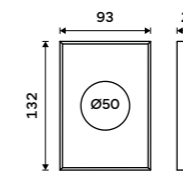

HPM 27004-10

Tissue holder
For 100 pcs of tissues. Burnished stainless steel 1.4301.