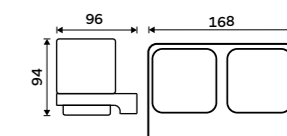

SPARE PARTS

1058H

1058C-Ki