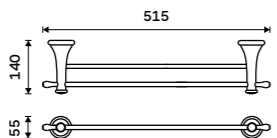

LA 19046D-80

Double towel holder 635 mm
Antique copper.