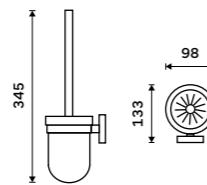

1028T-10

**Toilet brush holder**  
Ceramic container. Brushed stainless steel.

**Novelties**

UNM 13094KU-10

**Toilet brush holder**  
Satinated glass container. Brushed stainless steel.

UNM 13094WN-10

**Toilet brush holder**  
All-metal. Free standing or it can be hung. Pull-out container. Brushed stainless steel.