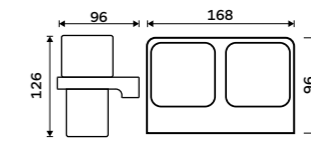

Toothbrush holder. Double cup.
Satinated glass. Chrome.

Novelties

MA 29058D-C-26