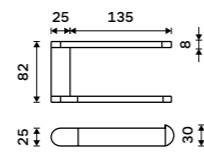

Spare toilet paper holder
Chrome + black matt.

NA 28055R