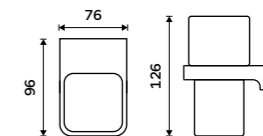

Toothbrush holder
Glass made of satinated glass. Black matt.

MAC 29058C-90