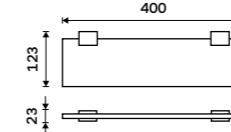

Shelf 500 mm

EXTRAWHITE satinated glass 8 mm.
Black matt.

Ki-14091B-50-90