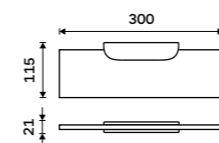

Shelf 400 mm
EXTRAWHITE satinated glass 8 mm.
Chrome.

NK 30091B-40-26