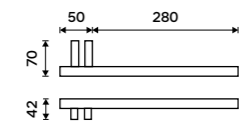

KE 22061-26

**Left towel holder 280 mm**  
Assembled to furniture Chrome.

KE 22060AL-26

**Right towel holder 280 mm**  
Assembled to furniture Chrome.

KE 22060AP-26

**Left towel holder 280 mm**  
Chrome.

KE 22060L-26