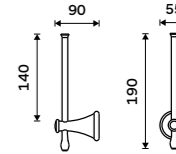

LA 19055R-80