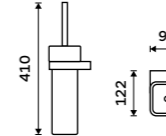

Toilet brush
Ceramic container. Black matt.

NKC 30094KN-90