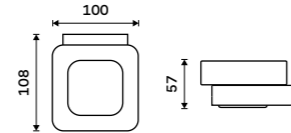

Toothbrush holder
Ceramic cup. Chrome.

NK 30058K-26