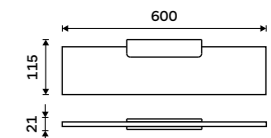

MAC 29091B-40-90

**Shelf 500 mm**

EXTRAWHITE satinated glass 8 mm. Black matt.

MAC 29091B-50-90

**Shelf 600 mm**

EXTRAWHITE satinated glass 8 mm. Black matt.

MAC 29091B-60-90

**SPARE PARTS**