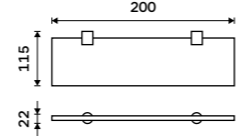

Shelf 300 mm
EXTRAWHITE satinated glass 8 mm.
Chrome.

BR 11091B-30-26