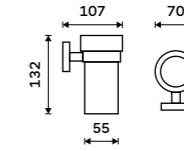

Double toothbrush holder
Ceramic cups. Chrome.

UN 13058DKN-26