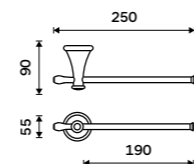

LA 19035-26

**Towel holder 515 mm**  
Chrome.

LA 19046-26

**Towel holder 635 mm**  
Chrome.

LA 19061-26

**Towel holder 250 mm**  
Chrome.

LA 19060-26

**Shelf 300 mm**  
Shelf made of white artificial stone.  
Chrome.