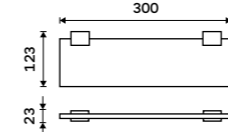

Shelf 400 mm

EXTRAWHITE satinated glass 8 mm.
Black matt.

Ki-14091B-40-90