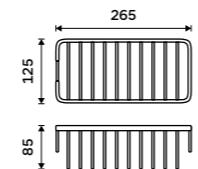

OP 108N-26

Wire soap dish
Shelf to bath or shower. High gloss.

OP 111N-26

Wire shelf
Shelf to bath or shower. High gloss.

OP 112N-26

Wire shelf
Shelf to bath or shower. High gloss.

OP 113N-26

Wire corner shelf
Shelf to bath or shower. High gloss.

AX 507-26

Wire corner shelf
Shelf to bath or shower. High gloss.

BO 303N-26

Wire shelf
Shelf to bath or shower. High gloss.

BO 312N-26

Wire shelf
Shelf to bath or shower. High gloss.

BO 313N-26