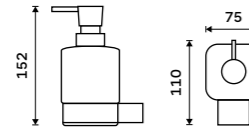

Soap dish
Ceramic. Chrome.

Ki 14059K-26