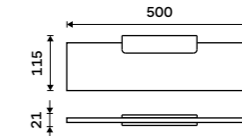

MA 29091B-30-26

**Shelf 400 mm**  
EXTRAWHITE satinated glass 8 mm.  
Chrome.

MA 29091B-40-26

**Shelf 500 mm**  
EXTRAWHITE satinated glass 8 mm.  
Chrome.

MA 29091B-50-26

**Shelf 600 mm**  
EXTRAWHITE satinated glass 8 mm.  
Chrome.