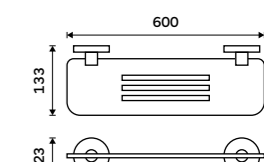

UN 13092CX-26

UN 13091RA-26

Shelf with rail 300 mm
Satinated glass. Chrome.

UN 13091AX-30-26

Shelf with rail 400 mm
Satinated glass. Chrome.

UN 13091AX-40-26

Shelf with rail 500 mm
Satinated glass. Chrome.

UN 13091AX-50-26

Shelf with rail 600 mm
Satinated glass. Chrome.

UN 13091AX-60-26

SPARE PARTS

1091RA-26

1091AX-30-26

1091AX-40-26

1091AX-50-26

1091AX-60-26

Corner shelf IXI
Satinated PLEXIGLAS. Chrome.

Novelties

UN X208-26

Corner shelf IXI
Satinated PLEXIGLAS. Chrome.

UN X211-26

Corner shelf IXI
Satinated PLEXIGLAS. Chrome.

UN X212-26

Shelf 300 mm
Satinated PLEXIGLAS. Chrome.

UN X330-26

Shelf 400 mm
Satinated PLEXIGLAS. Chrome.

UN X340-26

Shelf 500 mm
Satinated PLEXIGLAS. Chrome.

UN X350-26

Shelf 600 mm
Satinated PLEXIGLAS. Chrome.

UN X360-26