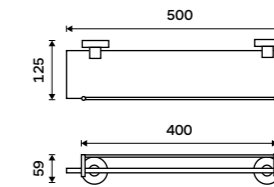

UN 13091BX-50-26

Shelf with rail 600 mm
EXTRAWHITE satinated glass 8 mm.
Chrome.