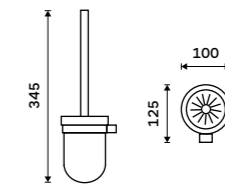

Toilet brush
Satinated glass container. Black brush.
Chrome + black matt.

NA 28094WN-b