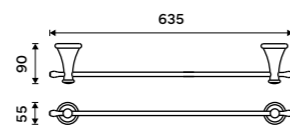

LA 19035-26

**Towel holder 515 mm**  
Chrome.

LA 19046-26

**Towel holder 635 mm**  
Chrome.

LA 19061-26

**Towel holder 250 mm**  
Chrome.

LA 19060-26

**Shelf 300 mm**  
Shelf made of white artificial stone.  
Chrome.