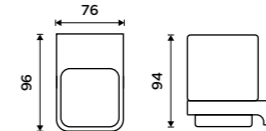

Toothbrush holder. Double cup.
Ceramic. Chrome.
Novelties

MA 29058DK-26