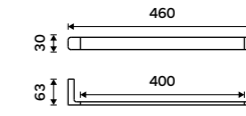

MA 29046-26

Towel holder 610 mm
Chrome.