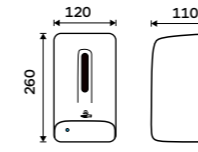

Touchless hand sanitizer dispenser
Volume 1000 ml. ABS plastic. White.

HPI 31S-DR