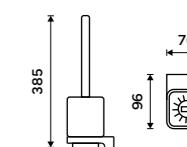

SPARE PARTS