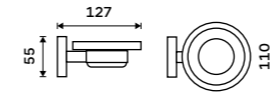

Toothbrush holder
Glass made of satinated glass. Chrome.

UN 13058W-26