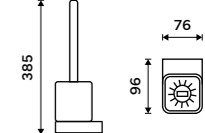

NK 30031K-26

NK 30031K-T-26

Soap dish
Ceramic. Chrome.

NK 30059K-26

Toothbrush holder
Ceramic cup. Chrome.

NK 30058K-26

Novelties

NK 30094K-26

NK 30094KN-26

NK 30094KN-HR-26

SPARE PARTS

1029Ki

1059Ki

1058Ki

1028Z-26

1028T-26

SPARE PARTS

1178Ki-26

1178WN-26

1178HR-26

1178Ki-2

1178WN-1-26

1178HR-1-26

1178Ki-1

1178Ki-3

1178Ki-2-62

1094Ki

1178WN-2-62

1094KN