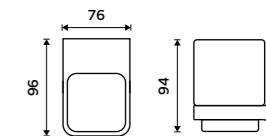

SPARE PARTS

1059C-Ki

1058H

1058C-Ki