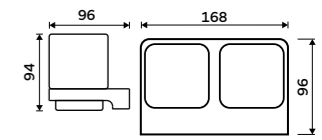

SPARE PARTS

1059Ki

1058Ki

1058Ki