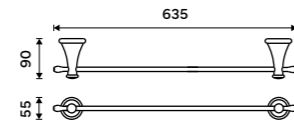

LA 19061-65

Towel holder 250 mm
Antique brass.