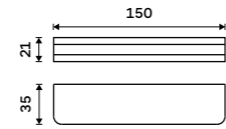

MAB 29097-05

**Towel holder 370 mm**  
White matt.

Novelties

MAB 29098-05

**Individual shelf holder**

For glass maximally 8 mm thick. White matt.

**Novelties**

MAB 29091BS-05