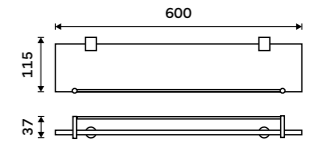

SPARE PARTS

1091RB

UN 1001SR-26

SPARE PARTS

1091B-30

1091B-40

1091B-50

1091B-60

UN 1001S-25-26

UN 1001S-40-26