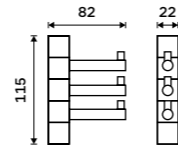

BR 11099-3-26

Double hook
Chrome.