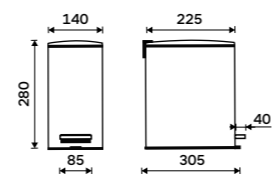

Novelties

KOS 11005-05

Dust bin
Soft closing. Protection against fingerprints. Removable container 5 l.
Polished stainless steel S/S 1.4301.