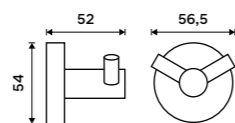

UNM 13053-10

**Hook**  
Brushed stainless steel.

UNM 13054-10

**Towel holder 355 mm**  
Brushed stainless steel.

UNM 13035-10

**Towel holder 505 mm**  
Brushed stainless steel.

UNM 13046-10

**Towel holder 655 mm**  
Brushed stainless steel.