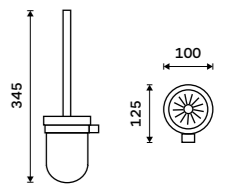

1178W-26

1178Ki-2

1178W-3

1178Ki-3

1178W-2-62

1094W

SPARE PARTS

1178WN-26

1178WN-1-26

1178WN-90

1178WN-1-90

1178WN-2-62

1094WN