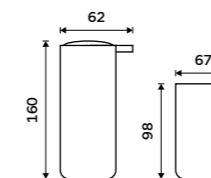

Soap dispenser with cup

Polyresin. Plastic pump - chrome. White matt.

OM 1605831-05