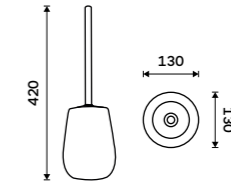

SPARE PARTS

1028TA-90

1178TA-90

1178TA-R-90

1178TA-3-90

1178TA-2-62

SPARE PARTS

1028TA-05

1178TA-05

1178TA-R-05

1178TA-3-05

1178TA-2-62