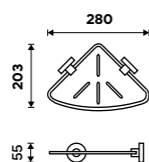

1091AX-50-26

**Glass shelf + rail 600 mm**  
Satinated glass. Chrome.

1091AX-60-26

**Corner shelf IXI**  
Satinated PLEXIGLAS. Chrome.

**Novelties**

UN X208-26

**Corner shelf IXI**  
Satinated PLEXIGLAS. Chrome.