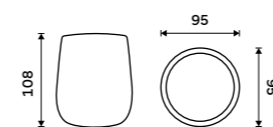

Soap dispenser

Ceramic container. Taupe mat. Plastic pump. Volume 425 ml.

Novelties

TA 3131-07