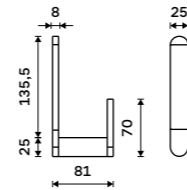

Toilet brush
High container made of satinated glass.
Chrome + black matt.

NA 28094W