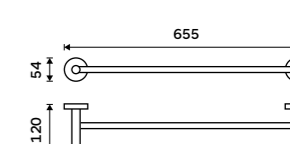

UNM 13061D-10