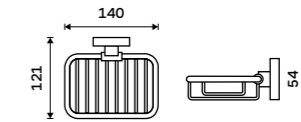

**Pump**  
Plastic. Chrome.

1028Z-26

**Pump**  
Brass. Chrome.

1028T-26

**All-metal soap dish**  
Chrome.

UN 13059M-26

**Wire soap dish**  
Chrome.

UN 13059Z-26