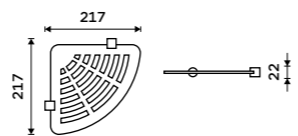

BR X211-26

Shelf 300 mm
Satinated PLEXIGLAS. Chrome.