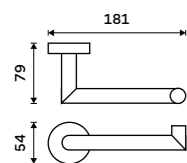

Toilet paper holder
Chrome.

UN 13055R-26