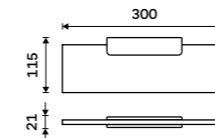

Shelf 400 mm

EXTRAWHITE satinated glass 8 mm. White matt.

Novelties

MAB 29091B-40-05