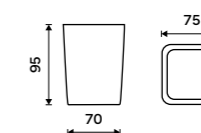

Set of soap dispenser, dish and cup

Gift package. Polyresin, bamboo. White matt.

BA 28000SET-05

SPARE PARTS

Spare dispenser cover

Bamboo.

BA 28031-K

Spare sieve

Bamboo.

BA 28059-S

Pump

Plastic. White matt.

1028KO-05

BA 28000SET-05, Set of soap dispenser, dish and cup