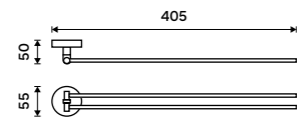

UN 13096N-26

Swivel towel holder 413 mm
With two arms. Chrome.