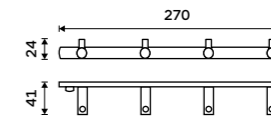

BR 11104-26

Rail with six single hooks
Chrome.