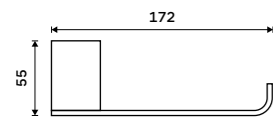

Toilet brush holder
Ceramic container. Black matt.

Ki-14094K-90