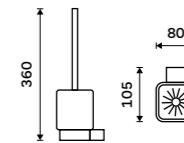

Toilet brush
Satinated glass container. Chrome.

Ki 14094CN-HR-26