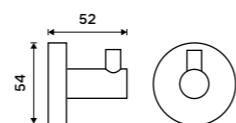

UNM 13053-10

**Hook**  
Brushed stainless steel.

UNM 13054-10

**Towel holder 355 mm**  
Brushed stainless steel.

UNM 13035-10

**Towel holder 505 mm**  
Brushed stainless steel.

UNM 13046-10

**Towel holder 655 mm**  
Brushed stainless steel.