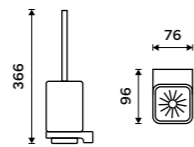

Toilet brush
Ceramic container. Black matt.

MAC 29094KN-HR-90