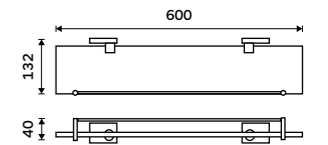

SPARE PARTS

1091RB

UN 1001SR-26

SPARE PARTS

1091B-30

1091B-40

1091B-50

1091B-60

UN 1001S-25-26

UN 1001S-40-26