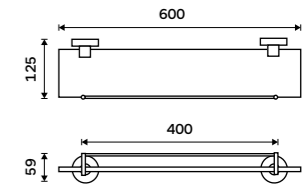

UN 13091BX-60-26