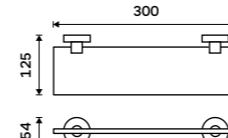

Shelf 300 mm

EXTRAWHITE satinated glass 8 mm. Brushed stainless steel.

UNM 13091B-30-10