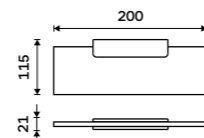

Shelf 200 mm

EXTRAWHITE satinated glass 8 mm. Black matt.

MAC 29091B-20-90