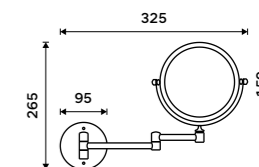

ZR 6992N-26

Magnifying cosmetic mirror
Swivel, adjustable, 15 cm, 3x magnifying.
Chrome.