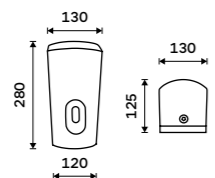

HP 9531S-DR-04

HP 9531S-M-04

SPARE PARTS

1028HP-DR

1028HP-M