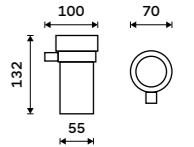

NA 28031W-T-b

NA 28031W

NA 28031W-T

Soap dish
Satinated glass. Chrome + black matt.

NA 28059W

NA 28058W

SPARE PARTS

1029W

1028T-90

1029W

1028Z-26

1028T-26

1059W

1058W