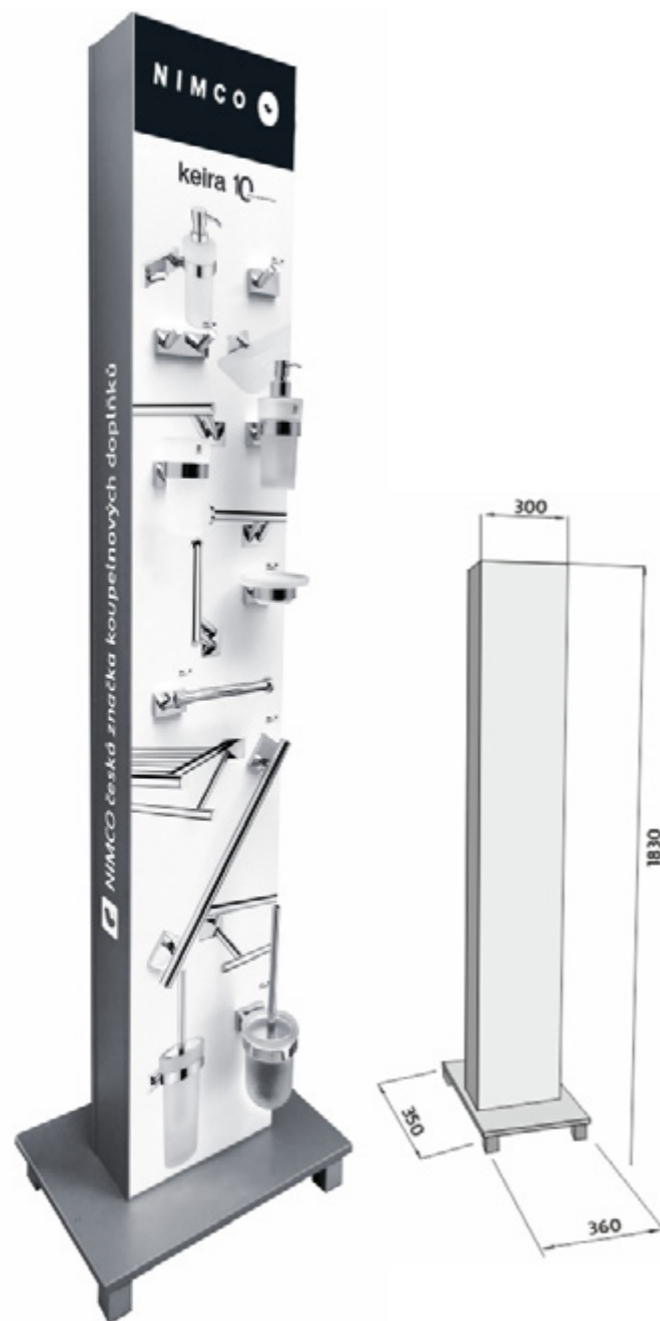

BATHROOM ACCESSORIES

H59
Brass

H63
Brass

Brass

Stainless
steel

Stainless steel

Zn

Zinc alloy

Zinc alloy resistant to corrosion

EXTRA
WHITE

EXTRAWHITE

Extra clear glass. Compared to ordinary glass, this glass is completely clear, thus colorless. Its absolute whiteness is highlighted by its matt surface on both sides. The glass is 8 mm thick.

PLEXIGLAS

Shelves are made of special snow-white translucent plexiglass with velvety matt surface finish on both sides.

ABS

Abs plastic

Harmless polymer durable resistant to mechanical damage

Artificial
stone

Artificial stone

Shelves made of artificial stone

Polyresin

Polyresin

Type of synthetic resin

Bamboo

Bamboo

Resistant and solid grass suitable for production of various objects

Steel

Steel

Classic steel is used for products with surface finish powder varnish.

High-quality
surface
finish

High-quality surface finish

Easy
cleaning

Easy cleaning

Assembly system allowing taking out the product easily. This simplifies cleaning the product and its surrounding behind.

Sticking

Sticking

The products are assembled by sticking

Drilling

Drilling

The products are assembled by drilling

Protection
against
fingerprints

Protection against fingerprints

Special layer which does not leave fingerprints after the touch.

5l

Volume 5 l

5 l volume suitable to family bathrooms and hotels.

Pedal
dust bin

Pedal dust bin

Dust bin controlled by the pedal. No need for touch of the hands.

Soft
closing

Soft closing

Dust bin with slow and soft closing system.

ALU
Aluminium

Aluminium

Soft
touch

Soft touch

Special additional surface treatment. The surface is soft, pleasant to the touch.