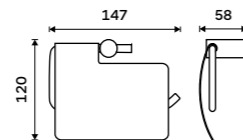

Toilet paper holder
Chrome.

BR 11055S-26