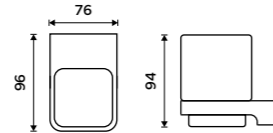

Toothbrush holder
Ceramic cup. White matt.
Novelties
MAB 29058K-05

SPARE PARTS