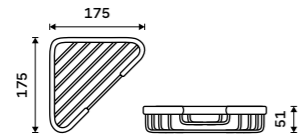

OP 101N-26

Wire shelf
Shelf to bath or shower. High gloss.

OP 102N-26

Wire shelf
Shelf to bath or shower. High gloss.

OP 106-26

Wire shelf
Shelf to bath or shower. High gloss.

OP 107-26

Wire corner shelf
Shelf to bath or shower. High gloss.

AX 506-26

TR 02-26

Double corner wire shelf
Shelf to bath or shower. High gloss.

OP 121D-26

Wire double shelf
Shelf to bath or shower. High gloss.

OP 123D-26

Wire shelf
Shelf to bath or shower. High gloss.