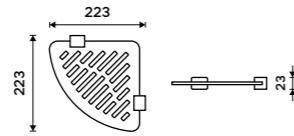

Ki X212-26

Corner shelf IXI
Satinated PLEXIGLAS, Chrome.