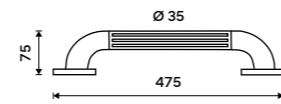

BM 1235-05

Grab bar 450 mm
Safety grab bar to bath or shower.
Burnished stainless steel 1.4301.