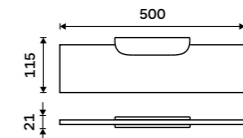

Shelf 500 mm

EXTRAWHITE satinated glass 8 mm. Black matt.

NKC 30091B-50-90