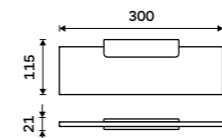

**Shelf 200 mm**

EXTRAWHITE satinated glass 8 mm. Black matt.

MAC 29091B-20-90

**Shelf 300 mm**

EXTRAWHITE satinated glass 8 mm. Black matt.

MAC 29091B-30-90

**Shelf 400 mm**

EXTRAWHITE satinated glass 8 mm. Black matt.