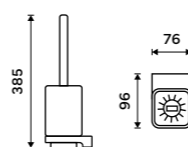

Toilet brush
Satinated glass container. Chrome.
MA 29094CN-26