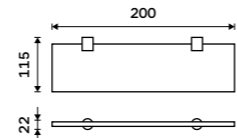

Shelf 300 mm
EXTRAWHITE satinated glass 8 mm.
Chrome.

BR 11091B-30-26