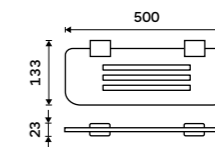

Ki X350-26

Shelf 600 mm
Satinated PLEXIGLAS, Chrome.