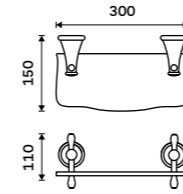

LA 19061-65

**Towel holder 250 mm**  
Antique brass.

LA 19060-65

**Shelf 300 mm**  
Shelf made of white artificial stone.  
Antique brass.

LA 19091UK-30-65

**Shelf 400 mm**  
Shelf made of white artificial stone.  
Antique brass.