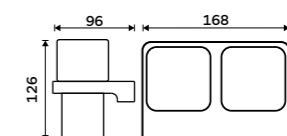

**Glass**  
Satinated glass.

1058C-Ki

**Toothbrush holder. Double cup.**  
Satinated glass. Black matt.

**Novelties**

MAC 29058D-H-90

**Toothbrush holder. Double cup.**  
Satinated glass. Black matt.

**Novelties**