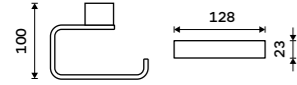

Ki 14055-26

Toilet paper holder
Chrome.