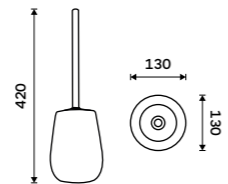

Set dispenser, cup, toilet brush
Ceramic containers. Dark gray matte.
Plastic pump. Stainless steel brush handle.
Novelties

TA SET-08