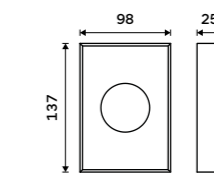

**Toilet paper dispenser**  
ABS plastic. Silver metallic.

HP 9555J-04

**Hygiene bag holder**  
ABS plastic. Chrome.

UN 9005P-26

**V-fold paper towel dispenser**  
ABS plastic. Silver metallic.

HP 9580-04

**Touchless sanitizer gel or soap dispenser**  
Volume 1200 ml. ABS plastic. White.