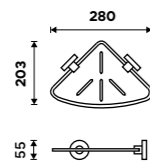

Corner shelf IXI

Satinated PLEXIGLAS. Brushed stainless steel.

Novelties

UNM X208-10