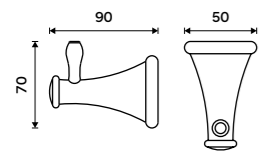

**Double towel holder 515 mm**  
Antique copper.

LA 19046D-80

**Double towel holder 635 mm**  
Antique copper.

LA 19061D-80

**Towel shelf 635 mm**  
With a rail for towel. Antique copper.

LA 19063-80

LADA FREE  
STANDING