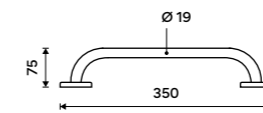

BM 3035-18

Grab bar
Safety grab bar to bath or shower.
Burnished stainless steel 1.4301.