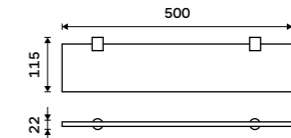

Shelf 600 mm
EXTRAWHITE satinated glass 8 mm.
Chrome.

BR 11091B-60-26