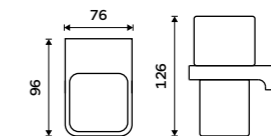

Toothbrush holder
Glass made of satinated glass. White matt.

Novelties
MAB 29058C-05