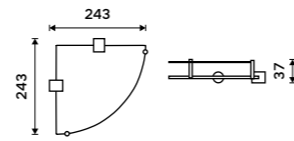

1091B-50

**Shelf glass 600 mm**  
EXTRAWHITE 8 mm.

1091B-60

SPARE PARTS

**Corner shelf with rail**  
EXTRAWHITE satinated glass 8 mm.  
Chrome.

BR 11091RBX-26

**Shelf with rail 300 mm**  
EXTRAWHITE satinated glass 8 mm.  
Chrome.