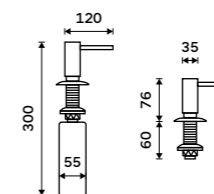

Soap or sanitizer gel dispenser
Diameter of pump head 35 mm. Brass.

UN 6031V-26