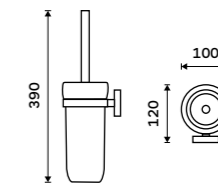

Toilet brush holder
All-metal. Free standing or it can be hung.
Pull-out container. Chrome.

UN 13094E-26