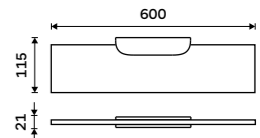

NKC 30091B-40-90

**Shelf 500 mm**

EXTRAWHITE satinated glass 8 mm. Black matt.

NKC 30091B-50-90

**Shelf 600 mm**

EXTRAWHITE satinated glass 8 mm. Black matt.

NKC 30091B-60-90

**SPARE PARTS**