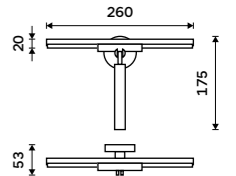

UN 13012-26

Towel shelf 655 mm
Chrome.