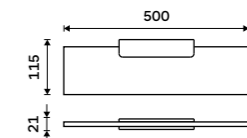

Shelf 500 mm

EXTRAWHITE satinated glass 8 mm. Black matt.

MAC 29091B-50-90