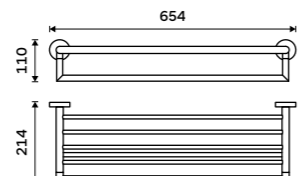

UN 13063A-26

Shower raiser rail
All-metal. Chrome.