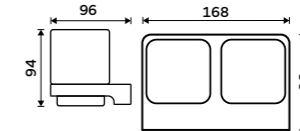

SPARE PARTS

1029Ki

1029Ki

1028Z-26

1028T-26

1058Ki

1028Z-26

1028T-26

1059Ki

1058Ki

1058Ki

SPARE PARTS