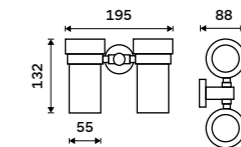

Toothbrush and cup holder
Satinated glass container. Chrome.

UN 13057DW-26