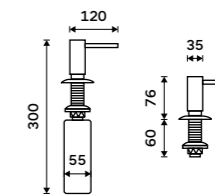

UNC 4031V-90

Soap or sanitizer gel dispenser
Diameter of pump head 35 mm. Brass.

UN 4031V-26