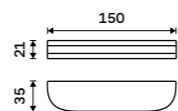

**Towel holder 384 mm**  
Chrome.

NK 30098-26

**Individual shelf holder**  
For glass maximally 8 mm thick. Chrome.

NK 30091BS-26

**Shelf 200 mm**  
EXTRAWHITE satinated glass 8 mm.  
Chrome.

NK 30091B-20-26