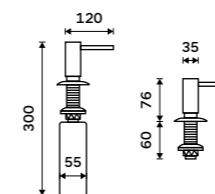

UNM 4031VH-10

**Soap or sanitizer gel dispenser**  
Diameter of pump head 35 mm. Brass.  
Black matt.

UNC 4031V-90

**Soap or sanitizer gel dispenser**  
Diameter of pump head 35 mm. Brass.

UN 4031V-26

**Soap or sanitizer gel dispenser**  
Diameter of pump head 35 mm. Brass.