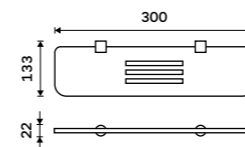

BR X330-26

Shelf 400 mm
Satinated PLEXIGLAS. Chrome.