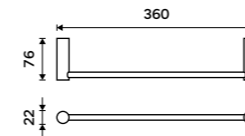

BR 11112-26

**Ring towel holder 200 mm**  
Chrome.

BR 11060L-26

**Towel holder 360 mm**  
Chrome.

BR 11035-26

**Towel holder 470 mm**  
Chrome.

BR 11046-26

**Double towel holder 470 mm**  
Chrome.