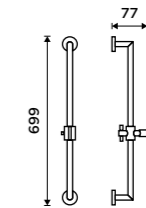

UN 13015-26

Grab bar
Safety grab bar to bath or shower.
Chrome.