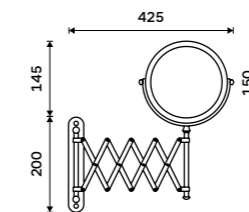

more at [nimco.cz/en](http://nimco.cz/en)

H59  
Brass

Zn

ZR 6992N-26, Magnifying cosmetic mirror

**Magnifying cosmetic mirror**  
Swivel, adjustable, 15 cm, 3x magnifying.  
Chrome.

ZR 3992B-26

**Magnifying cosmetic mirror**  
Swivel, adjustable, 15 cm, 3x magnifying.  
Chrome.