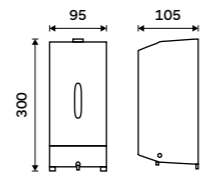

HPM 27031-M-10