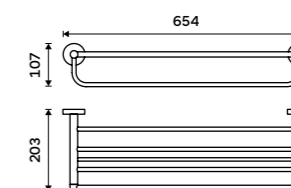

UNM 13063-10

Double towel holder 655 mm
With a rail for towel. Brushed stainless steel.