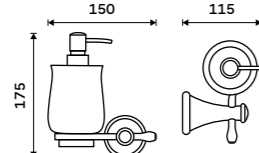

LA 19031K-65

Toothbrush holder
Ceramic cup. Antique brass.