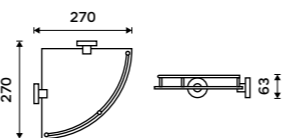

**Double shelf**  
Satinated glass. Chrome.

UN 13092CX-26

**Corner shelf with rail**  
Satinated glass. Chrome.

UN 13091RA-26

**Shelf with rail 300 mm**  
Satinated glass. Chrome.

UN 13091AX-30-26

**Shelf with rail 400 mm**  
Satinated glass. Chrome.