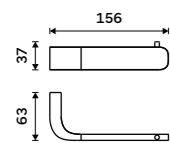

SPARE PARTS

1178HR-26

1178WN-26

1178HR-1-26

1178HR-1-26

1178WN-2-62

1094C-Ki

Toilet paper holder
Chrome.

NK 30055-26

Towel holder 232 mm
Chrome.