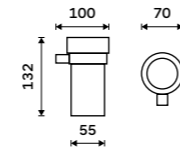

SPARE PARTS

1029W

1059W

1058W

1028Y-26

1028T-26