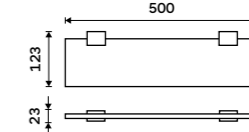

Ki-14091B-30-90

**Shelf 400 mm**

EXTRAWHITE satinated glass 8 mm.  
Black matt.

Ki-14091B-40-90

**Shelf 500 mm**

EXTRAWHITE satinated glass 8 mm.  
Black matt.

Ki-14091B-50-90

**Shelf 600 mm**