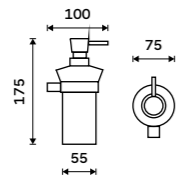

Toothbrush holder
Glass made of satinated glass. Chrome + black matt.

Novelties
NA 28058KU