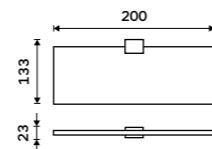

Ki-X320-C-90

Shelf IXI 300 mm
Satinated PLEXIGLAS, Black matt.