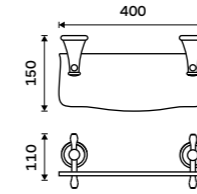

LA 19091UK-40-65

Shelf 500 mm
Shelf made of white artificial stone.
Antique brass.