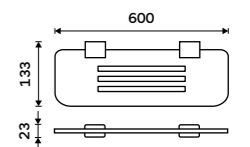

Ki X208-26

Corner shelf IXI
Satinated PLEXIGLAS, Chrome.

Ki X212-26

Corner shelf IXI
Satinated PLEXIGLAS, Chrome.

Ki X211-26

Shelf 300 mm
Satinated PLEXIGLAS, Chrome.

Ki X330-26

Shelf 400 mm
Satinated PLEXIGLAS, Chrome.

Ki X340-26

Shelf 500 mm
Satinated PLEXIGLAS, Chrome.

Ki X350-26

Shelf 600 mm
Satinated PLEXIGLAS, Chrome.

Ki X360-26