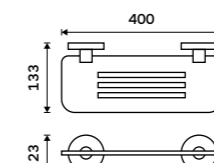

Shelf IXI 400 mm

Satinated PLEXIGLAS. Brushed stainless steel.

UNM X340-10