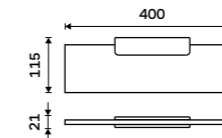

Shelf 500 mm

EXTRAWHITE satinated glass 8 mm. White matt.

Novelties

MAB 29091B-50-05