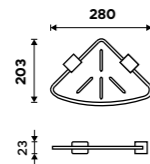

Corner shelf IXI
Satinated PLEXIGLAS, Black matt.
Novelties

Ki-X208-90

Corner shelf IXI
Satinated PLEXIGLAS, Black matt.