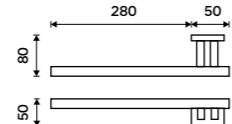

KE 22061-26

**Left towel holder 280 mm**  
Assembled to furniture Chrome.

KE 22060AL-26

**Right towel holder 280 mm**  
Assembled to furniture Chrome.

KE 22060AP-26

**Left towel holder 280 mm**  
Chrome.

KE 22060L-26