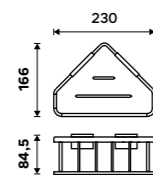

Ki-14003-B-90

Shower Shelf
stainless steel 1.43001
Novelties