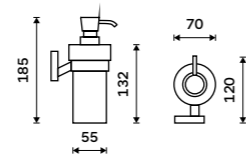

Soap dispenser
Ceramic container. Brass pump. Volume 250 ml. Chrome.

KE 22031KN-T-26