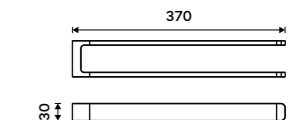

MAB 29097-05

**Towel holder 370 mm**  
White matt.

Novelties

MAB 29098-05

**Individual shelf holder**

For glass maximally 8 mm thick. White matt.

**Novelties**

MAB 29091BS-05