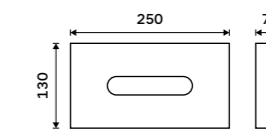

UN 9010N-18

Tissue holder
For 100 pcs of tissues. Brushed stainless steel 1.4301.