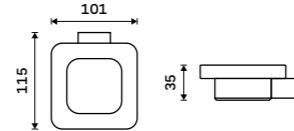

Toothbrush holder
Glass made of satinated glass. Black matt.

Ki-14058C-90